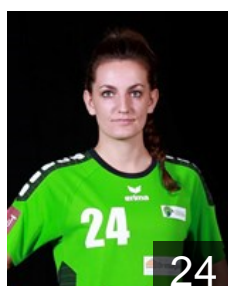

Lupu Doina Lia

Position: Goalkeeper
Place of birth: Jud.VS
Date of birth: 23.08.1971
Height: 180 cm

 ROU

Marin Andrea Alina

Position: Line Player
Place of birth: Hunedoara
Date of birth: 07.05.1987
Height: 170 cm

 FRA

Pellizzari Florence

Position: Back
Place of birth: Mont St Martin
Date of birth: 04.09.1991
Height: 168 cm

 LUX

Pirrotte Yana

Position: Back
Place of birth: Luxembourg
Date of birth: 29.01.2000
Height: 166 cm

 LUX

Radoncic Azra

Position: Wing
Place of birth: Pristina
Date of birth: 12.04.1995
Height: -

 LUX

Radoncic Semina

Position: Centre Back
Place of birth: Pristina
Date of birth: 21.05.1996
Height: -

 POL

Rogucka-Wesierka Emilia

Position: Right Wing
Place of birth: Starograd
Date of birth: 18.06.1984
Height: 171 cm

 FRA

Sakhri Chloe

Position: Back
Place of birth: Thionville
Date of birth: 17.11.2000
Height: 165 cm

 LUX

Schilt Nicole