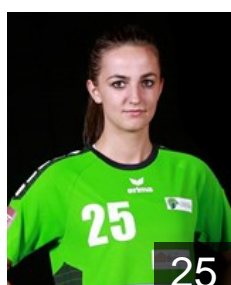

Lupu Doina Lia

Position: Goalkeeper
Place of birth: Jud.VS
Date of birth: 23.08.1971
Height: 180 cm

 ROU

Marin Andrea Alina

Position: Line Player
Place of birth: Hunedoara
Date of birth: 07.05.1987
Height: 170 cm

 FRA

Pellizzari Florence

Position: Back
Place of birth: Mont St Martin
Date of birth: 04.09.1991
Height: 168 cm

 LUX

Pirrotte Yana

Position: Back
Place of birth: Luxembourg
Date of birth: 29.01.2000
Height: 166 cm

 LUX

Radoncic Azra

Position: Wing
Place of birth: Pristina
Date of birth: 12.04.1995
Height: -

 LUX

Radoncic Semina

Position: Centre Back
Place of birth: Pristina
Date of birth: 21.05.1996
Height: -

 POL

Rogucka-Wesierka Emilia

Position: Right Wing
Place of birth: Starograd
Date of birth: 18.06.1984
Height: 171 cm

 FRA

Sakhri Chloe

Position: Back
Place of birth: Thionville
Date of birth: 17.11.2000
Height: 165 cm

 LUX

Schilt Nicole