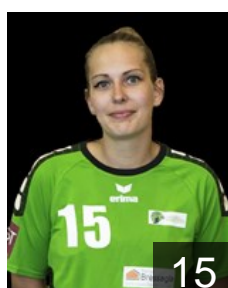

 ROU

Croitoru Adriana

Position: Goalkeeper
Place of birth: Corabia
Date of birth: 29.04.1988
Height: 180 cm

 CRO

Lovrencic Sara

Position: Back
Place of birth: zagt
Date of birth: 30.05.1993
Height: 173 cm

 ROU

Lupu Doina Lia

Position: Goalkeeper
Place of birth: Jud.VS
Date of birth: 23.08.1971
Height: 180 cm

 ROU

Marin Andrea Alina

Position: Line Player
Place of birth: Hunedoara
Date of birth: 07.05.1987
Height: 170 cm

 FRA

Pellizzari Florence

Position: Back
Place of birth: Mont St Martin
Date of birth: 04.09.1991
Height: 168 cm

 LUX

Pirrotte Yana

Position: Back
Place of birth: Luxembourg
Date of birth: 29.01.2000
Height: 166 cm

Position: Right Wing
Place of birth: Starograd
Date of birth: 18.06.1984
Height: 171 cm

 FRA

Sakhri Chloe

Position: Back
Place of birth: Thionville
Date of birth: 17.11.2000
Height: 165 cm

 LUX

Schilt Nicole