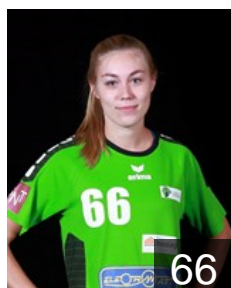

CLUB COMPETITIONS - DELEGATION LIST

Women's European Cup - EHF Cup 2018/19

 LUX Handball Kaerjeng - Players

 LUX

Birsens Kristin

Position: Left Wing
Place of birth: Luxembourg
Date of birth: 25.04.1996
Height: 166 cm

 ROU

Croitoru Adriana

Position: Goalkeeper
Place of birth: Corabia
Date of birth: 29.04.1988
Height: 180 cm

 CRO

Lovrencic Sara

Position: Back
Place of birth: zagt
Date of birth: 30.05.1993
Height: 173 cm

 ROU

Lupu Doina Lia

Position: Goalkeeper
Place of birth: Jud.VS
Date of birth: 23.08.1971
Height: 180 cm

 ROU

Marin Andrea Alina

Position: Line Player
Place of birth: Hunedoara
Date of birth: 07.05.1987
Height: 170 cm

Position: Right Wing
Place of birth: Starograd
Date of birth: 18.06.1984
Height: 171 cm

 FRA

Sakhri Chloe

Position: Back
Place of birth: Thionville
Date of birth: 17.11.2000
Height: 165 cm

 LUX

Schilt Nicole