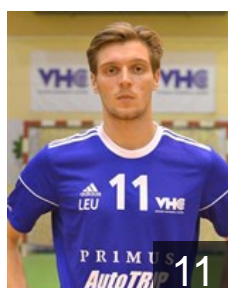

LTU

Tumosas Tadas

Position: Right Wing
Place of birth: Druskininkai
Date of birth: 18.11.1992
Height: 188 cm
Weight: 82 kg