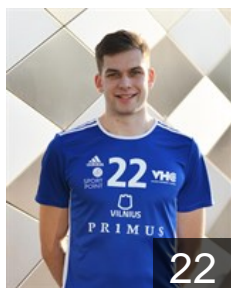

## Mecelica Matas

Position: Line Player  
Place of birth: Utena  
Date of birth: 04.05.1999  
Height: 190 cm  
Weight: 91 kg

# CLUB COMPETITIONS - DELEGATION LIST

Men's European Cup - Challenge Cup 2018/19

 LTU VHC Sviesa - Players

 LTU

## Peleda Edmundas

Position: Goalkeeper  
Place of birth: Utena  
Date of birth: 05.10.1992  
Height: 189 cm  
Weight: 84 kg

 LTU

## Pranckevicius Matas

Position: Goalkeeper  
Place of birth: Utena  
Date of birth: 14.01.1998  
Height: 190 cm  
Weight: 84 kg

 LTU