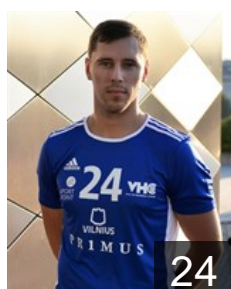

LTU

Bernatavicius Tomas

Position: Centre Back
Place of birth: Vilnius
Date of birth: 24.11.1991
Height: 193 cm
Weight: 95 kg