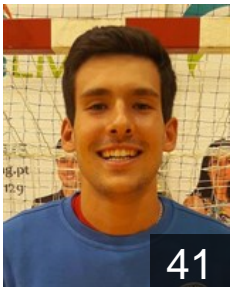

# CLUB COMPETITIONS - DELEGATION LIST

Men's European Cup - Challenge Cup 2018/19

 **POR** AM Madeira Andebol SAD - Players

 **POR**  
**Capdeville Gustavo**  
Position: Goalkeeper  
Place of birth: Lisboa  
Date of birth: 31.08.1997  
Height: -  
Weight: -

 **CPV**  
**Landim Bruno**  
Position: Right Back  
Place of birth:  
Date of birth: 06.04.1993  
Height: 195 cm  
Weight: 88 kg

 **POR**  
**Lima Hugo**  
Position: Centre Back  
Place of birth: Lisboa  
Date of birth: 21.04.1993  
Height: 185 cm  
Weight: 94 kg