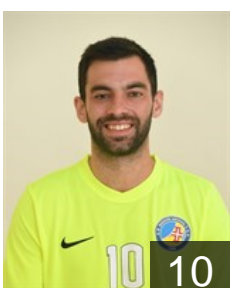

 **CPV**  
**Landim Bruno**  
Position: Right Back  
Place of birth:  
Date of birth: 06.04.1993  
Height: 195 cm  
Weight: 88 kg

 **POR**  
**Lima Hugo**  
Position: Centre Back  
Place of birth: Lisboa  
Date of birth: 21.04.1993  
Height: 185 cm  
Weight: 94 kg

 **POR**  
**Martins Joao**  
Position: Right Wing  
Place of birth: Funchal  
Date of birth: 21.05.1997  
Height: 171 cm  
Weight: 68 kg

 **POR**  
**Miranda Joao**  
Position: Left Wing  
Place of birth: Funchal  
Date of birth: 23.05.1997  
Height: 186 cm  
Weight: 87 kg

 **POR**  
**Pereira Francisco**  
Position: Centre Back  
Place of birth: Lamego  
Date of birth: 26.03.1999  
Height: 191 cm  
Weight: 95 kg

 **POR**  
**Ribeiro Ulisses**  
Position: Left Wing  
Place of birth:  
Date of birth: 01.03.1991  
Height: 181 cm  
Weight: 71 kg