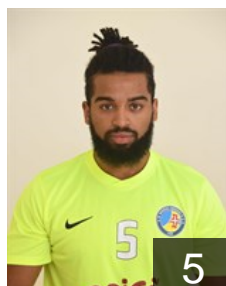

## Semedo Elledy

Position: Left Back  
Place of birth: CABO VERDE  
Date of birth: 21.03.1988  
Height: 187 cm  
Weight: 93 kg

 POR

## Silva Lourenco

Position: Centre Back  
Place of birth: Funchal  
Date of birth: 10.08.2001  
Height: 176 cm  
Weight: 73 kg

 POR

## Silva Pedro

Position: Goalkeeper  
Place of birth: Funchal  
Date of birth: 08.04.1999  
Height: 182 cm  
Weight: 91 kg

 POR