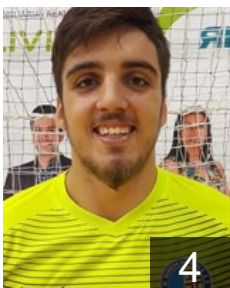

POR
Lima Hugo
Position: Centre Back
Place of birth: Lisboa
Date of birth: 21.04.1993
Height: 185 cm
Weight: 94 kg