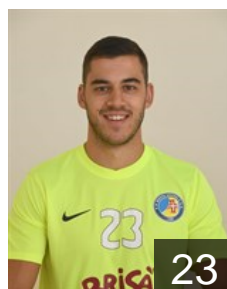

 **CPV**  
**Landim Bruno**  
Position: Right Back  
Place of birth:  
Date of birth: 06.04.1993  
Height: 195 cm  
Weight: 88 kg

 **POR**  
**Lima Hugo**  
Position: Centre Back  
Place of birth: Lisboa  
Date of birth: 21.04.1993  
Height: 185 cm  
Weight: 94 kg

 **POR**  
**Martins Joao**  
Position: Right Wing  
Place of birth: Funchal  
Date of birth: 21.05.1997  
Height: 171 cm  
Weight: 68 kg

 **POR**  
**Miranda Joao**  
Position: Left Wing  
Place of birth: Funchal  
Date of birth: 23.05.1997  
Height: 186 cm  
Weight: 87 kg

 **POR**  
**Pereira Francisco**  
Position: Centre Back  
Place of birth: Lamego  
Date of birth: 26.03.1999  
Height: 191 cm  
Weight: 95 kg

 **POR**  
**Ribeiro Ulisses**  
Position: Left Wing  
Place of birth:  
Date of birth: 01.03.1991  
Height: 181 cm  
Weight: 71 kg