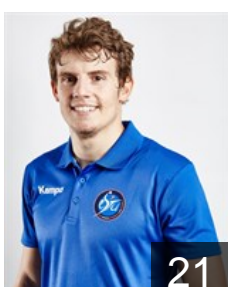

 FRA

Boudjellal Sofiane

Position: Right Back
Place of birth: ROUBAIX
Date of birth: 26.04.1988
Height: 198 cm
Weight: 102 kg

 FRA

De Cocker Bastien

Position: Line Player
Place of birth: Decines Charpieu
Date of birth: 15.04.1995
Height: 192 cm
Weight: 97 kg

 BEL

Debouvries Jonas

Position: Left Back
Place of birth: TOURNAI
Date of birth: 21.05.1998
Height: 203 cm
Weight: 95 kg

 BEL

Esnault Teho

Position: Left Wing
Place of birth: TOURNAI
Date of birth: 13.04.1999
Height: 190 cm
Weight: 87 kg

 BEL

Huart Arthur

Position: Left Wing
Place of birth: TOURNAI
Date of birth: 18.08.1999
Height: 179 cm
Weight: 80 kg

 FRA

Lachal Brice

Position: Right Wing
Place of birth: DUNKERQUE
Date of birth: 22.03.1994
Height: 177 cm
Weight: 77 kg