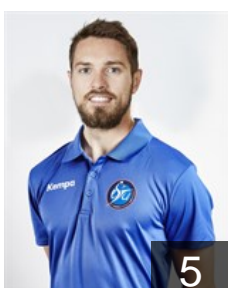

 BEL

Huart Arthur

Position: Left Wing
Place of birth: TOURNAI
Date of birth: 18.08.1999
Height: 179 cm
Weight: 80 kg

 FRA

Lachal Brice

Position: Right Wing
Place of birth: DUNKERQUE
Date of birth: 22.03.1994
Height: 177 cm
Weight: 77 kg

 FRA

Lorio Aurelien

Position: Goalkeeper
Place of birth: ST-POL SUR
Date of birth: 05.04.1993
Height: 186 cm
Weight: 80 kg

 FRA

Musilli Jerome

Position: Left Back
Place of birth: BULLY LES
Date of birth: 12.10.1992
Height: 192 cm
Weight: 85 kg