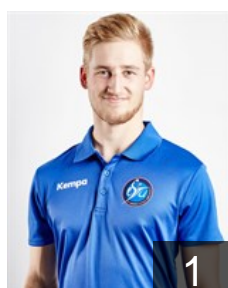

 FRA

Lorio Aurelien

Position: Goalkeeper
Place of birth: ST-POL SUR
Date of birth: 05.04.1993
Height: 186 cm
Weight: 80 kg

 FRA

Musilli Jerome

Position: Left Back
Place of birth: BULLY LES
Date of birth: 12.10.1992
Height: 192 cm
Weight: 85 kg

 BEL

Remmery Bert

Position: Goalkeeper
Place of birth: IZEGEM
Date of birth: 05.01.1999
Height: 179 cm
Weight: 73 kg

CLUB COMPETITIONS - DELEGATION LIST

Men's European Cup - Challenge Cup 2018/19

 BEL *Estudiantes - Players*