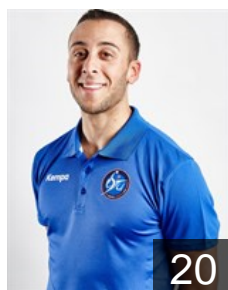

CLUB COMPETITIONS - DELEGATION LIST

Men's European Cup - Challenge Cup 2018/19

 BEL *Estudiantes - Players*

 FRA

Ait Blal Medi

Position: Centre Back
Place of birth: LENS
Date of birth: 11.10.1993
Height: 186 cm
Weight: 82 kg