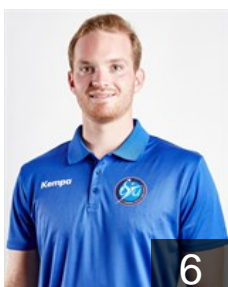

CLUB COMPETITIONS - DELEGATION LIST

Men's European Cup - Challenge Cup 2018/19

 BEL *Estudiantes - Players*

 FRA

Ait Blal Medi

Position: Centre Back
Place of birth: LENS
Date of birth: 11.10.1993
Height: 186 cm
Weight: 82 kg

 FRA

Arnoux Raphael

Position: Left Back
Place of birth: CROIX
Date of birth: 22.10.1993
Height: 179 cm
Weight: 81 kg

 BEL

Beghin Emilien

Position: Line Player
Place of birth: TOURNAI
Date of birth: 27.05.1997
Height: 182 cm
Weight: 83 kg

 FRA

Boudjellal Sofiane

Position: Right Back
Place of birth: ROUBAIX
Date of birth: 26.04.1988
Height: 198 cm
Weight: 102 kg

 FRA

De Cocker Bastien

Position: Line Player
Place of birth: Decines Charpieu
Date of birth: 15.04.1995
Height: 192 cm
Weight: 97 kg