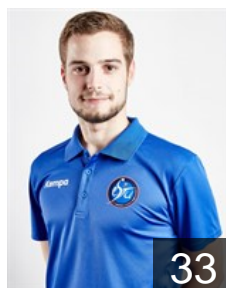

 BEL

Remmery Bert

Position: Goalkeeper
Place of birth: IZEGEM
Date of birth: 05.01.1999
Height: 179 cm
Weight: 73 kg

CLUB COMPETITIONS - DELEGATION LIST

Men's European Cup - Challenge Cup 2018/19

 BEL *Estudiantes - Players*

 FRA

Rosier Merlin

Position: Centre Back
Place of birth: PARIS
Date of birth: 28.05.1988
Height: 190 cm
Weight: 86 kg

 BEL

Voglaire Adrien

Position: Centre Back
Place of birth: BRUXELLES
Date of birth: 08.01.1998
Height: 190 cm
Weight: 90 kg

 BEL

Winberg Basile

Position: Left Wing
Place of birth: TOURNAI
Date of birth: 24.03.1998
Height: 177 cm
Weight: 67 kg

 BEL

Winberg Leonard

Position: Right Wing
Place of birth: TOURNAI
Date of birth: 24.03.1998
Height: 178 cm
Weight: 68 kg