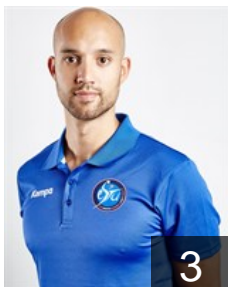

 FRA

Lorio Aurelien

Position: Goalkeeper
Place of birth: ST-POL SUR
Date of birth: 05.04.1993
Height: 186 cm
Weight: 80 kg

 FRA

Musilli Jerome

Position: Left Back
Place of birth: BULLY LES
Date of birth: 12.10.1992
Height: 192 cm
Weight: 85 kg

 BEL

Remmery Bert

Position: Goalkeeper
Place of birth: IZEGEM
Date of birth: 05.01.1999
Height: 179 cm
Weight: 73 kg

CLUB COMPETITIONS - DELEGATION LIST

Men's European Cup - Challenge Cup 2018/19

 BEL *Estudiantes - Players*

 FRA

Rosier Merlin

Position: Centre Back
Place of birth: PARIS
Date of birth: 28.05.1988
Height: 190 cm
Weight: 86 kg

 BEL

Voglaire Adrien

Position: Centre Back
Place of birth: BRUXELLES
Date of birth: 08.01.1998
Height: 190 cm
Weight: 90 kg