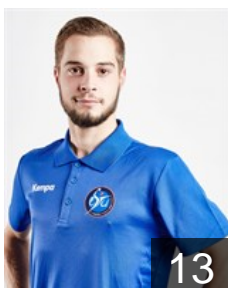

 FRA

Rosier Merlin

Position: Centre Back
Place of birth: PARIS
Date of birth: 28.05.1988
Height: 190 cm
Weight: 86 kg

 BEL

Voglaire Adrien

Position: Centre Back
Place of birth: BRUXELLES
Date of birth: 08.01.1998
Height: 190 cm
Weight: 90 kg