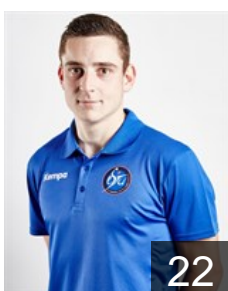

CLUB COMPETITIONS - DELEGATION LIST

Men's European Cup - Challenge Cup 2018/19

 BEL *Estudiantes - Players*

 FRA

Ait Blal Medi

Position: Centre Back
Place of birth: LENS
Date of birth: 11.10.1993
Height: 186 cm
Weight: 82 kg

 FRA

Arnoux Raphael

Position: Left Back
Place of birth: CROIX
Date of birth: 22.10.1993
Height: 179 cm
Weight: 81 kg

 BEL

Beghin Emilien

Position: Line Player
Place of birth: TOURNAI
Date of birth: 27.05.1997
Height: 182 cm
Weight: 83 kg

 FRA

Boudjellal Sofiane

Position: Right Back
Place of birth: ROUBAIX
Date of birth: 26.04.1988
Height: 198 cm
Weight: 102 kg

 FRA

De Cocker Bastien

Position: Line Player
Place of birth: Decines Charpieu
Date of birth: 15.04.1995
Height: 192 cm
Weight: 97 kg