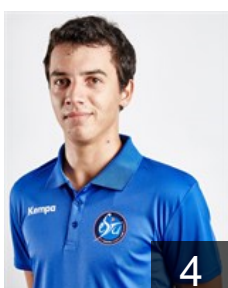

CLUB COMPETITIONS - DELEGATION LIST

Men's European Cup - Challenge Cup 2018/19

 BEL *Estudiantes - Players*

 FRA

Ait Blal Medi

Position: Centre Back
Place of birth: LENS
Date of birth: 11.10.1993
Height: 186 cm
Weight: 82 kg

 FRA

Arnoux Raphael

Position: Left Back
Place of birth: CROIX
Date of birth: 22.10.1993
Height: 179 cm
Weight: 81 kg

 BEL

Beghin Emilien

Position: Line Player
Place of birth: TOURNAI
Date of birth: 27.05.1997
Height: 182 cm
Weight: 83 kg

 FRA

Boudjellal Sofiane

Position: Right Back
Place of birth: ROUBAIX
Date of birth: 26.04.1988
Height: 198 cm
Weight: 102 kg

 FRA

De Cocker Bastien

Position: Line Player
Place of birth: Decines Charpieu
Date of birth: 15.04.1995
Height: 192 cm
Weight: 97 kg

 BEL

Debouvries Jonas

Position: Left Back
Place of birth: TOURNAI
Date of birth: 21.05.1998
Height: 203 cm
Weight: 95 kg

 BEL

Esnault Teho

Position: Left Wing
Place of birth: TOURNAI
Date of birth: 13.04.1999
Height: 190 cm
Weight: 87 kg