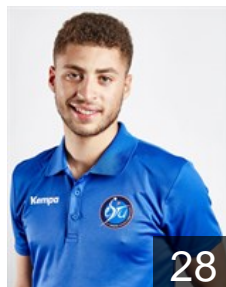

 FRA

Lorio Aurelien

Position: Goalkeeper
Place of birth: ST-POL SUR
Date of birth: 05.04.1993
Height: 186 cm
Weight: 80 kg

 FRA

Musilli Jerome

Position: Left Back
Place of birth: BULLY LES
Date of birth: 12.10.1992
Height: 192 cm
Weight: 85 kg

 BEL

Remmery Bert

Position: Goalkeeper
Place of birth: IZEGEM
Date of birth: 05.01.1999
Height: 179 cm
Weight: 73 kg

CLUB COMPETITIONS - DELEGATION LIST

Men's European Cup - Challenge Cup 2018/19

 BEL *Estudiantes - Players*

 FRA

Rosier Merlin

Position: Centre Back
Place of birth: PARIS
Date of birth: 28.05.1988
Height: 190 cm
Weight: 86 kg

 BEL

Voglaire Adrien

Position: Centre Back
Place of birth: BRUXELLES
Date of birth: 08.01.1998
Height: 190 cm
Weight: 90 kg