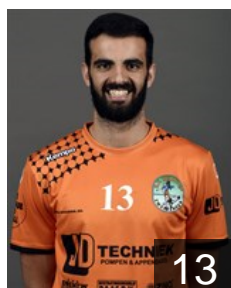

CLUB COMPETITIONS - DELEGATION LIST

Men's European Cup - Challenge Cup 2018/19

 NED JD Techniek Hurry-up - Players

 POR
Azenha Filipe Tiago
Position: Left Back
Place of birth: Rio Maior
Date of birth: 20.12.1993
Height: 189 cm
Weight: 70 kg

 NED
Boonstra Sjoerd
Position: Line Player
Place of birth: Emmen
Date of birth: 12.01.1994
Height: 190 cm
Weight: 110 kg

 NED
Bos Kevin
Position: Left Wing
Place of birth: Emmen
Date of birth: 13.01.1992
Height: 178 cm
Weight: 72 kg

 NED
Bos Sander
Position: Right Back
Place of birth: Emmen
Date of birth: 22.05.2002
Height: 191 cm
Weight: 77 kg

 NED
De Knecht René
Position: Goalkeeper
Place of birth: Zoetermeer
Date of birth: 10.03.1996
Height: -
Weight: -