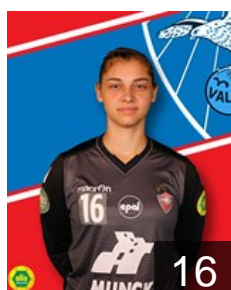

 JPN
Inage Kiyo

Position:
Place of birth:
Date of birth: 21.09.1991
Height: -

 ISL
Magnúsdottir Diana Dögg

Position: Right Back
Place of birth: Vestmannaeyjar
Date of birth: 19.09.1997
Height: 174 cm

 EST
Molkova Alina

Position: Left Wing
Place of birth: Tallinn
Date of birth: 15.08.1997
Height: 177 cm

 GER
Pagel Chantal

Position: Goalkeeper
Place of birth: Wolfsburg
Date of birth: 29.11.1996
Height: 176 cm

 ISL
Petursdottir Iris Asta

Position: Right Wing
Place of birth: Reykjavik
Date of birth: 22.07.1985
Height: 177 cm

CLUB COMPETITIONS - DELEGATION LIST

Women's European Cup - Challenge Cup 2018/19

 ISL Valur - Players

 ISL
Sigmarsdottir Emelia Dögg
Position: Goalkeeper
Place of birth: Reykjavik
Date of birth: 17.01.1990
Height: 173 cm