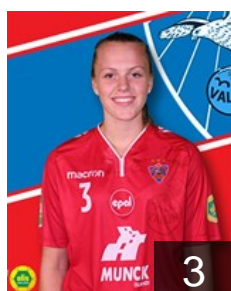

 JPN
Inage Kiyo

Position:
Place of birth:
Date of birth: 21.09.1991
Height: -

 ISL
Magnúsdottir Diana Dögg

Position: Right Back
Place of birth: Vestmannaeyjar
Date of birth: 19.09.1997
Height: 174 cm

 EST
Molkova Alina

Position: Left Wing
Place of birth: Tallinn
Date of birth: 15.08.1997
Height: 177 cm

 GER
Pagel Chantal

Position: Goalkeeper
Place of birth: Wolfsburg
Date of birth: 29.11.1996
Height: 176 cm

 ISL
Petursdottir Iris Asta

Position: Right Wing
Place of birth: Reykjavik
Date of birth: 22.07.1985
Height: 177 cm

CLUB COMPETITIONS - DELEGATION LIST

Women's European Cup - Challenge Cup 2018/19

 ISL Valur - Players

 ISL
Sigmarsdottir Emelia Dögg
Position: Goalkeeper
Place of birth: Reykjavik
Date of birth: 17.01.1990
Height: 173 cm

 ISL
Simonardottir Iris Björk
Position: Goalkeeper
Place of birth: Reykjavik
Date of birth: 26.06.1987
Height: -

 ISL
Stefansdottir Ida Margret
Position: Back
Place of birth: Reykjavik
Date of birth: 08.03.2002
Height: 175 cm