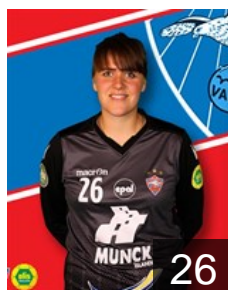

 JPN
Inage Kiyo

Position:
Place of birth:
Date of birth: 21.09.1991
Height: -

 ISL
Magnúsdottir Diana Dögg

Position: Right Back
Place of birth: Vestmannaeyjar
Date of birth: 19.09.1997
Height: 174 cm

 EST
Molkova Alina

Position: Right Wing
Place of birth: Reykjavik
Date of birth: 22.07.1985
Height: 177 cm

CLUB COMPETITIONS - DELEGATION LIST

Women's European Cup - Challenge Cup 2018/19

 ISL Valur - Players

 ISL
Sigmarsdottir Emelia Dögg
Position: Goalkeeper
Place of birth: Reykjavik
Date of birth: 17.01.1990
Height: 173 cm

 ISL
Simonardottir Iris Björk
Position: Goalkeeper
Place of birth: Reykjavik
Date of birth: 26.06.1987
Height: -

 ISL
Stefansdottir Ida Margret
Position: Back
Place of birth: Reykjavik
Date of birth: 08.03.2002
Height: 175 cm