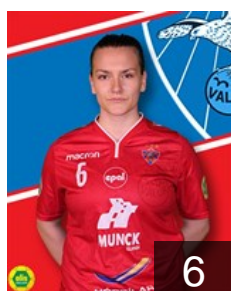

CLUB COMPETITIONS - DELEGATION LIST

Women's European Cup - Challenge Cup 2018/19

 ISL Valur - Players

 ISL
Agustsdottir Asdis Thora

Position: Centre Back
Place of birth: Reykjavik
Date of birth: 01.03.2002
Height: 171 cm

 ISL
Arinbjarnar Gerdur

Position: Line Player
Place of birth: Aarhus
Date of birth: 30.09.1993
Height: 185 cm

 ISL
Björnsdottir Hildur

Position: Line Player
Place of birth: Reykjavik
Date of birth: 25.07.1993
Height: 175 cm