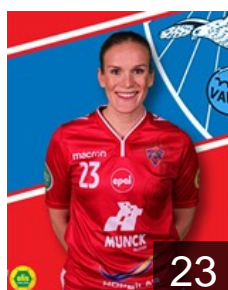

 ISL
Gestsdottir Audur Ester

Position: Right Wing
Place of birth: Reykjavik
Date of birth: 31.03.2000
Height: -

 ISL
Gudmundsdottir Anna Ursula

Position: Line Player
Place of birth: Reykjavik
Date of birth: 01.05.1985
Height: 181 cm

 JPN
Inage Kiyo

Position:
Place of birth:
Date of birth: 21.09.1991
Height: -

 ISL
Magnúsdottir Diana Dögg

Position: Right Back
Place of birth: Vestmannaeyjar
Date of birth: 19.09.1997
Height: 174 cm

 EST
Molkova Alina

Position: Left Wing
Place of birth: Tallinn
Date of birth: 15.08.1997
Height: 177 cm

 GER
Pagel Chantal

Position: Goalkeeper
Place of birth: Wolfsburg
Date of birth: 29.11.1996
Height: 176 cm

 ISL
Petursdottir Iris Asta

Position: Right Wing
Place of birth: Reykjavik
Date of birth: 22.07.1985
Height: 177 cm

CLUB COMPETITIONS - DELEGATION LIST

Women's European Cup - Challenge Cup 2018/19

 ISL Valur - Players

 ISL
Sigmarsdottir Emelia Dögg
Position: Goalkeeper
Place of birth: Reykjavik
Date of birth: 17.01.1990
Height: 173 cm