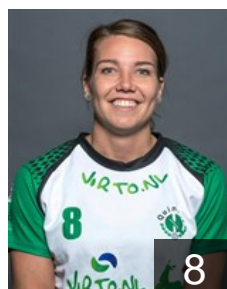

Position: Back
Place of birth: Kwintsheul
Date of birth: 31.10.1997
Height: 177 cm

 NED

Van Aalst Iris

Position: Back
Place of birth: Kwintsheul
Date of birth: 07.05.1997
Height: 175 cm

 NED

van der Zeijden Jill

Position: Back
Place of birth: Poeldijk
Date of birth: 01.12.2000
Height: -

 NED

Van Duijvenbode Angelique

Position: Back
Place of birth: Den Haag
Date of birth: 15.04.1995
Height: 174 cm

 NED

Van Meteren Nicole

Position: Back
Place of birth: Wateringen
Date of birth: 02.01.1992
Height: 169 cm

 NED

Van Steekelenburg Britt

Position: Line Player
Place of birth: Naaldwijk
Date of birth: 22.01.1993
Height: 176 cm

 NED