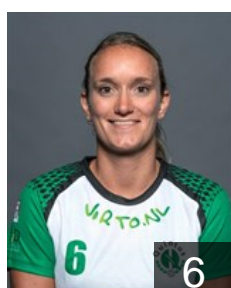

CLUB COMPETITIONS - DELEGATION LIST

Women's European Cup - Challenge Cup 2018/19

 NED H.V. Quintus - Players

 NED
Barendrecht Paulien
Position: Back
Place of birth: Den Haag
Date of birth: 28.07.1994
Height: 181 cm

 NED
Boeters Fem
Position: Back
Place of birth: Kwintsheul
Date of birth: 17.03.2002
Height: -

 NED
De Bakker Susan
Position: Line Player
Place of birth: Wateringen
Date of birth: 12.11.1996
Height: 174 cm

 NED
De Vos Esther
Position: Goalkeeper
Place of birth: Dordrecht
Date of birth: 09.11.1995
Height: 180 cm

 NED
Devilee-Grift Cynthia
Position: Centre Back
Place of birth: Delft
Date of birth: 29.06.1992
Height: 178 cm