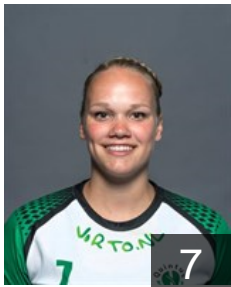

 NED
Hersbach Kim
Position: Goalkeeper
Place of birth: Monster
Date of birth: 16.09.1997
Height: 173 cm

 NED
Hildebrand Chiara
Position: Back
Place of birth: 's-Gravenhage
Date of birth: 05.11.1994
Height: 180 cm

 NED
Krullaars Zion
Position: Back
Place of birth: Zoetermeer
Date of birth: 05.03.2000
Height: 176 cm

 NED
Martens Esmee
Position: Wing
Place of birth: Voorburg
Date of birth: 12.12.1995
Height: 176 cm

 NED
Meurs Inge
Position: Goalkeeper
Place of birth: Zoetermeer
Date of birth: 08.11.2000
Height: 165 cm

CLUB COMPETITIONS - DELEGATION LIST

Women's European Cup - Challenge Cup 2018/19

 NED H.V. Quintus - Players