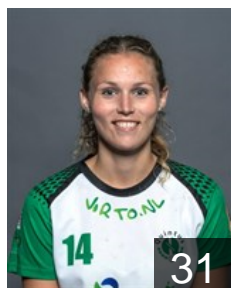

 NED

Vollebregt Sabine

Position: Line Player
Place of birth: Delft
Date of birth: 16.08.1997
Height: 160 cm

 NED

Warmerdam Lisa

Position: Back
Place of birth: Delft
Date of birth: 19.03.1997
Height: 176 cm

CLUB COMPETITIONS - DELEGATION LIST

Women's European Cup - Challenge Cup 2018/19

 NED H.V. Quintus - Players

 NED

Zundert Quinty

Position: Wing
Place of birth: Wateringen
Date of birth: 08.02.1999
Height: 175 cm

 NED

Zwinkels Anouk

Position: Back
Place of birth: Naaldwijk
Date of birth: 14.02.1996
Height: 183 cm

 NED

Zwinkels Elize

Position: Back
Place of birth: Naaldwijk
Date of birth: 16.10.1999
Height: 168 cm

 NED