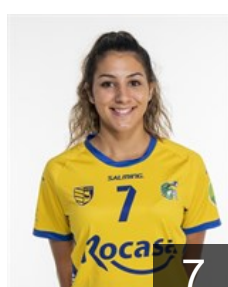

 ESP
Hernandez Suarez Dara

Position: Goalkeeper
Place of birth: Las Palmas GC
Date of birth: 01.12.1998
Height: 170 cm

 CUB
Lusson Miranda Lisandra

Position: Left Back
Place of birth: LA HABANA
Date of birth: 01.09.1985
Height: 175 cm

 ESP
Machin Garcia Yraya

Position: Left Wing
Place of birth: las palmas de
Date of birth: 08.12.2000
Height: 174 cm

 ESP
Mbengue Rodriguez S.

Position: Right Back
Place of birth: Las Palmas
Date of birth: 14.10.1998
Height: 188 cm

 ESP
Navarro Gimenez Silvia

Position: Goalkeeper
Place of birth: Valencia
Date of birth: 20.03.1979
Height: 170 cm

 ESP
Padron Mendoza Karen

Position: Centre Back
Place of birth: las palmas de
Date of birth: 12.06.2002
Height: 167 cm

 ESP
Perez Risco Arinegua

Position: Left Wing
Place of birth: ARONA
Date of birth: 29.11.1998
Height: 167 cm

 ITA
Pizzo Manuela

Position: Left Back
Place of birth: buenos aires
Date of birth: 13.11.1991
Height: 178 cm