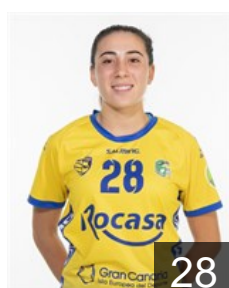

 ESP
Perez Risco Arinegua

Position: Left Wing
Place of birth: ARONA
Date of birth: 29.11.1998
Height: 167 cm

 ITA
Pizzo Manuela

Position: Left Back
Place of birth: buenos aires
Date of birth: 13.11.1991
Height: 178 cm

 ESP
Quevedo Padron Yuli Dacil

Position: Line Player
Place of birth: las palmas
Date of birth: 18.07.2001
Height: -

CLUB COMPETITIONS - DELEGATION LIST

Women's European Cup - Challenge Cup 2018/19

 **ESP Rocasa Gran Canaria - Players**

 **CUB**
Reyes Gonzales Gleinys

Position: Right Wing
Place of birth: Granma
Date of birth: 31.07.1989
Height: 169 cm

 **ESP**
Rodriguez Hernandez H.

Position: Line Player
Place of birth: Las Palmas
Date of birth: 31.07.1986
Height: 173 cm

 **ESP**
Sanchez Vega Ines

Position: Goalkeeper
Place of birth: las palmas
Date of birth: 24.02.2001
Height: 175 cm

 **CRO**
Schuster Slavica

Position: Centre Back
Place of birth: Tesanj
Date of birth: 17.06.1989
Height: 170 cm