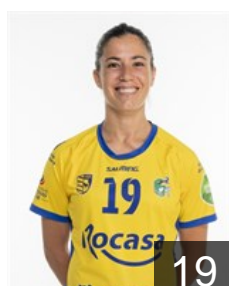

 **CUB**
Reyes Gonzales Gleinys

Position: Right Wing
Place of birth: Granma
Date of birth: 31.07.1989
Height: 169 cm

 **ESP**
Rodriguez Hernandez H.

Position: Line Player
Place of birth: Las Palmas
Date of birth: 31.07.1986
Height: 173 cm

 **ESP**
Sanchez Vega Ines

Position: Goalkeeper
Place of birth: las palmas
Date of birth: 24.02.2001
Height: 175 cm

 **CRO**
Schuster Slavica

Position: Centre Back
Place of birth: Tesanj
Date of birth: 17.06.1989
Height: 170 cm

 **ESP**
Suarez Vargas Amanda

Position: Left Back
Place of birth: las palmas de
Date of birth: 30.09.2002
Height: 166 cm

 **ESP**
Toscano Sanchez Carmen

Position: Centre Back
Place of birth: Las Palmas
Date of birth: 28.11.1995
Height: 167 cm