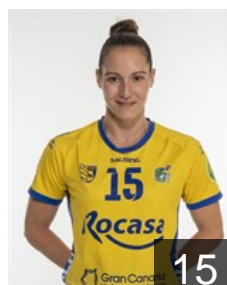

ESP
Rodriguez Hernandez H.

Position: Line Player
Place of birth: Las Palmas
Date of birth: 31.07.1986
Height: 173 cm