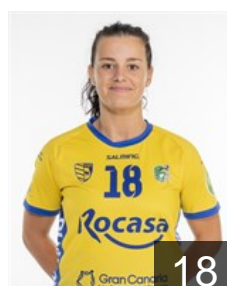

 ESP
Perez Risco Arinegua

Position: Left Wing
Place of birth: ARONA
Date of birth: 29.11.1998
Height: 167 cm

 ITA
Pizzo Manuela

Position: Left Back
Place of birth: buenos aires
Date of birth: 13.11.1991
Height: 178 cm

 ESP
Quevedo Padron Yuli Dacil

Position: Line Player
Place of birth: las palmas
Date of birth: 18.07.2001
Height: -

CLUB COMPETITIONS - DELEGATION LIST

Women's European Cup - Challenge Cup 2018/19

 **ESP Rocasa Gran Canaria - Players**

 **CUB**
Reyes Gonzales Gleinys

Position: Right Wing
Place of birth: Granma
Date of birth: 31.07.1989
Height: 169 cm

 **ESP**
Rodriguez Hernandez H.

Position: Line Player
Place of birth: Las Palmas
Date of birth: 31.07.1986
Height: 173 cm

 **ESP**
Sanchez Vega Ines

Position: Goalkeeper
Place of birth: las palmas
Date of birth: 24.02.2001
Height: 175 cm

 **CRO**
Schuster Slavica

Position: Centre Back
Place of birth: Tesanj
Date of birth: 17.06.1989
Height: 170 cm