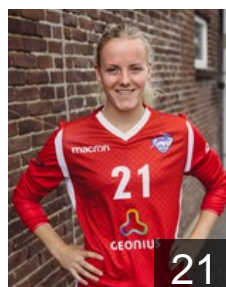

 NED

Beijers Rosanne

Position: Left Wing
Place of birth: Eijsden
Date of birth: 21.09.1990
Height: 172 cm

 NED

Decker Simone

Position: Left Wing
Place of birth: Sittard-Geleen
Date of birth: 02.09.2002
Height: 172 cm

 NED

Doyen Pien

Position: Centre Back
Place of birth: Maastricht
Date of birth: 18.07.2002
Height: 172 cm

 NED

Govaarts Laura

Position: Goalkeeper
Place of birth: Dongen
Date of birth: 15.08.1998
Height: -

 NED

Hamel Hante

Position: Goalkeeper
Place of birth: Assen
Date of birth: 11.04.1999
Height: 177 cm

 NED

Hoffmans Kelly

Position: Goalkeeper
Place of birth: Susteren
Date of birth: 09.02.1993
Height: 168 cm

 NED

Hoitzing Marloes

Position: Right Back
Place of birth: Assen
Date of birth: 25.01.2001
Height: 179 cm

 NED

Houben Diane

Position: Line Player
Place of birth: Heerlen
Date of birth: 20.03.1991
Height: 167 cm