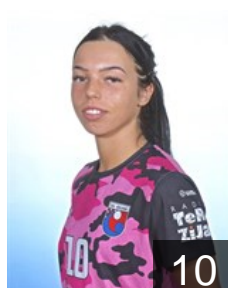

 CRO

Gavric Mihaela

Position: Left Back
Place of birth: Bjelovar
Date of birth: 29.09.1996
Height: 170 cm

 CRO

Gillinger Barbara

Position: Right Back
Place of birth: Osijek
Date of birth: 01.09.2001
Height: -

 CRO

Guskic Ema

Position: Left Back
Place of birth: Osijek
Date of birth: 28.11.2001
Height: -

 CRO

Horvat Andreja

Position: Line Player
Place of birth: Virovitica
Date of birth: 27.06.1992
Height: 180 cm

 CRO

Horvat Magdalena

Position: Left Wing
Place of birth: KOPRIVNICA
Date of birth: 14.08.1998
Height: 166 cm

 CRO

Hraby Iva

Position: Line Player
Place of birth: Bjelovar
Date of birth: 11.08.1999
Height: 170 cm