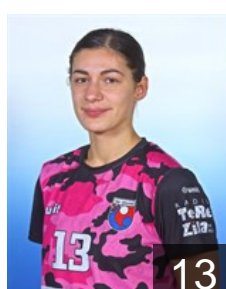

 CRO

Pavlovic Lara

Position: Right Wing
Place of birth: KOPRIVNICA
Date of birth: 14.12.1998
Height: 172 cm

 CRO

Pokopac Karmela

Position: Goalkeeper
Place of birth: Bjelovar
Date of birth: 29.08.2001
Height: -

 CRO

Smiljcic Kristina

Position: Left Back
Place of birth: Virovitica
Date of birth: 21.12.1994
Height: 176 cm

 CRO

Tvoric Nikolina

Position: Right Back
Place of birth: Koprivnica
Date of birth: 02.09.1994
Height: 176 cm