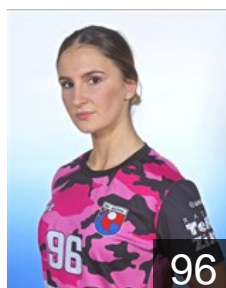

 CRO

Ivanda Lucija

Position: Left Wing
Place of birth: Bjelovar
Date of birth: 22.03.2001
Height: -

CLUB COMPETITIONS - DELEGATION LIST

Women's European Cup - Challenge Cup 2018/19

 CRO ZRK Bjelovar - Players

 CRO

Jug Melita

Position: Goalkeeper
Place of birth: Koprivnica
Date of birth: 30.06.1987
Height: 171 cm

 CRO

Mamic Josipa

Position: Right Wing
Place of birth: Zagreb
Date of birth: 07.01.1996
Height: 165 cm