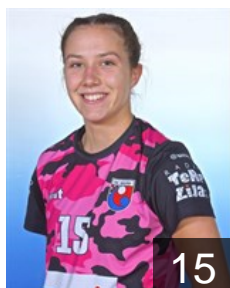

CLUB COMPETITIONS - DELEGATION LIST

Women's European Cup - Challenge Cup 2018/19

 CRO ZRK Bjelovar - Players

 CRO

Borkovic Marija

Position: Centre Back
Place of birth: Sisak
Date of birth: 18.11.1994
Height: 170 cm

 CRO

Cagalj Ana

Position: Line Player
Place of birth: Split
Date of birth: 15.03.1995
Height: 68 cm

 CRO

Cindric Ivana

Position: Centre Back
Place of birth: Bjelovar
Date of birth: 01.01.2001
Height: 170 cm

 CRO

Dragisic Ivana

Position: Right Back
Place of birth: Bjelovar
Date of birth: 29.03.1994
Height: 180 cm

 CRO

Gasparovic Mirna

Position: Line Player
Place of birth: Bjelovar
Date of birth: 22.05.1994
Height: 174 cm