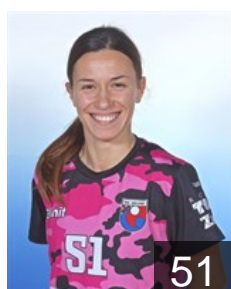

 CRO

Ivanda Lucija

Position: Left Wing
Place of birth: Bjelovar
Date of birth: 22.03.2001
Height: -

CLUB COMPETITIONS - DELEGATION LIST

Women's European Cup - Challenge Cup 2018/19

 CRO ZRK Bjelovar - Players

 CRO

Jug Melita

Position: Goalkeeper
Place of birth: Koprivnica
Date of birth: 30.06.1987
Height: 171 cm

 CRO

Mamic Josipa

Position: Right Wing
Place of birth: Zagreb
Date of birth: 07.01.1996
Height: 165 cm

 CRO

Mioc Tena

Position: Left Wing
Place of birth: Virovitica
Date of birth: 29.11.1992
Height: 164 cm

 CRO

Niksic Magdalena

Position: Right Wing
Place of birth: Virovitica
Date of birth: 12.03.1991
Height: 179 cm