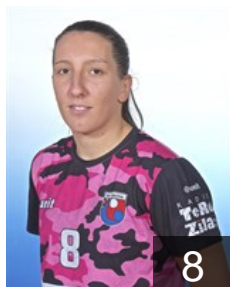

CLUB COMPETITIONS - DELEGATION LIST

Women's European Cup - Challenge Cup 2018/19

 CRO ZRK Bjelovar - Players

 CRO

Borkovic Marija

Position: Centre Back
Place of birth: Sisak
Date of birth: 18.11.1994
Height: 170 cm

 CRO

Cagalj Ana

Position: Line Player
Place of birth: Split
Date of birth: 15.03.1995
Height: 68 cm

 CRO

Cindric Ivana

Position: Centre Back
Place of birth: Bjelovar
Date of birth: 01.01.2001
Height: 170 cm