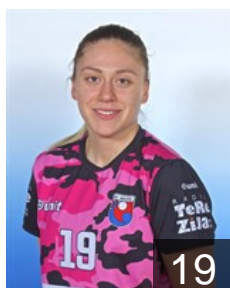

 CRO

Dragisic Ivana

Position: Right Back
Place of birth: Bjelovar
Date of birth: 29.03.1994
Height: 180 cm

 CRO

Gasparovic Mirna

Position: Line Player
Place of birth: Bjelovar
Date of birth: 22.05.1994
Height: 174 cm

 CRO

Gavric Mihaela

Position: Left Back
Place of birth: Bjelovar
Date of birth: 29.09.1996
Height: 170 cm

 CRO

Gillinger Barbara

Position: Right Back
Place of birth: Osijek
Date of birth: 01.09.2001
Height: -

 CRO

Guskic Ema

Position: Left Back
Place of birth: Osijek
Date of birth: 28.11.2001
Height: -

 CRO

Horvat Andreja

Position: Line Player
Place of birth: Virovitica
Date of birth: 27.06.1992
Height: 180 cm

 CRO

Horvat Magdalena

Position: Left Wing
Place of birth: KOPRIVNICA
Date of birth: 14.08.1998
Height: 166 cm

 CRO

Hraby Iva

Position: Line Player
Place of birth: Bjelovar
Date of birth: 11.08.1999
Height: 170 cm