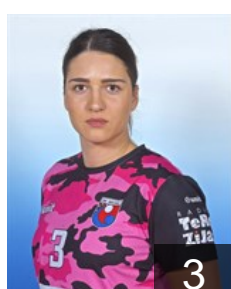

 CRO

Pavlovic Lara

Position: Right Wing
Place of birth: KOPRIVNICA
Date of birth: 14.12.1998
Height: 172 cm

 CRO

Pokopac Karmela

Position: Goalkeeper
Place of birth: Bjelovar
Date of birth: 29.08.2001
Height: -