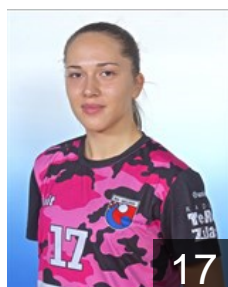

CLUB COMPETITIONS - DELEGATION LIST

Women's European Cup - Challenge Cup 2018/19

 CRO ZRK Bjelovar - Players

 CRO

Borkovic Marija

Position: Centre Back
Place of birth: Sisak
Date of birth: 18.11.1994
Height: 170 cm

 CRO

Cagalj Ana

Position: Line Player
Place of birth: Split
Date of birth: 15.03.1995
Height: 68 cm

 CRO

Cindric Ivana

Position: Centre Back
Place of birth: Bjelovar
Date of birth: 01.01.2001
Height: 170 cm

 CRO

Dragisic Ivana

Position: Right Back
Place of birth: Bjelovar
Date of birth: 29.03.1994
Height: 180 cm

 CRO

Gasparovic Mirna

Position: Line Player
Place of birth: Bjelovar
Date of birth: 22.05.1994
Height: 174 cm

 CRO

Gavric Mihaela

Position: Left Back
Place of birth: Bjelovar
Date of birth: 29.09.1996
Height: 170 cm

 CRO

Gillinger Barbara

Position: Right Back
Place of birth: Osijek
Date of birth: 01.09.2001
Height: -