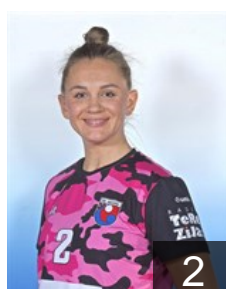

 CRO

Ivanda Lucija

Position: Left Wing
Place of birth: Bjelovar
Date of birth: 22.03.2001
Height: -

CLUB COMPETITIONS - DELEGATION LIST

Women's European Cup - Challenge Cup 2018/19

 CRO ZRK Bjelovar - Players

 CRO

Jug Melita

Position: Goalkeeper
Place of birth: Koprivnica
Date of birth: 30.06.1987
Height: 171 cm

 CRO

Mamic Josipa

Position: Right Wing
Place of birth: Zagreb
Date of birth: 07.01.1996
Height: 165 cm

 CRO

Mioc Tena

Position: Left Wing
Place of birth: Virovitica
Date of birth: 29.11.1992
Height: 164 cm

 CRO

Niksic Magdalena

Position: Right Wing
Place of birth: Virovitica
Date of birth: 12.03.1991
Height: 179 cm