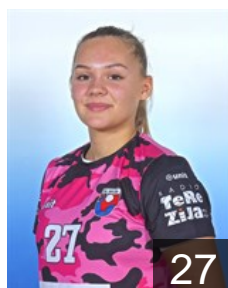

 CRO

Guskic Ema

Position: Left Back
Place of birth: Osijek
Date of birth: 28.11.2001
Height: -

 CRO

Horvat Andreja

Position: Line Player
Place of birth: Virovitica
Date of birth: 27.06.1992
Height: 180 cm

 CRO

Horvat Magdalena

Position: Left Wing
Place of birth: KOPRIVNICA
Date of birth: 14.08.1998
Height: 166 cm

 CRO

Hraby Iva

Position: Line Player
Place of birth: Bjelovar
Date of birth: 11.08.1999
Height: 170 cm

 CRO

Ivanda Lucija

Position: Left Wing
Place of birth: Bjelovar
Date of birth: 22.03.2001
Height: -

CLUB COMPETITIONS - DELEGATION LIST

Women's European Cup - Challenge Cup 2018/19

 CRO ZRK Bjelovar - Players

 CRO

Jug Melita

Position: Goalkeeper
Place of birth: Koprivnica
Date of birth: 30.06.1987
Height: 171 cm

 CRO

Mamic Josipa

Position: Right Wing
Place of birth: Zagreb
Date of birth: 07.01.1996
Height: 165 cm