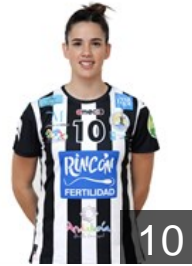

# CLUB COMPETITIONS - DELEGATION LIST

Women's European Cup - Challenge Cup 2018/19

 ESP Costa del Sol Malaga - Players

 ESP

## Andreu Sempere Nuria

Position: Centre Back  
Place of birth: Santa Pola  
Date of birth: 29.01.1991  
Height: 163 cm

 ESP

## Boada Coronado Emma

Position: Centre Back  
Place of birth: Barcelona  
Date of birth: 15.06.1995  
Height: 170 cm

 ESP