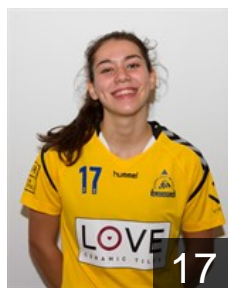

# CLUB COMPETITIONS - DELEGATION LIST

Women's European Cup - Challenge Cup 2018/19

 POR Alavarium Love Tiles - Players

 POR  
**Sampaio Ana Catarina**  
Position: Left Wing  
Place of birth: Porto  
Date of birth: 18.07.1988  
Height: 160 cm

 BRA  
**Santos Greyce**  
Position: Back  
Place of birth: São Bernardo do  
Date of birth: 25.05.1986  
Height: 165 cm

 POR  
**Silva Ana Carolina**  
Position: Back  
Place of birth: Nazaré  
Date of birth: 19.09.1997  
Height: -