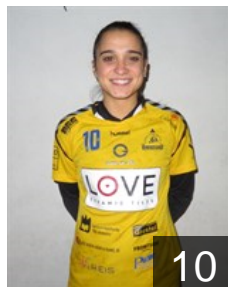

## Araujo Grace

Position: Centre Back  
Place of birth: Americana SP  
Date of birth: 17.04.1982  
Height: 172 cm

 POR

## Azevedo Mariana

Position: Centre Back  
Place of birth: Porto  
Date of birth: 20.07.1998  
Height: 167 cm

 POR