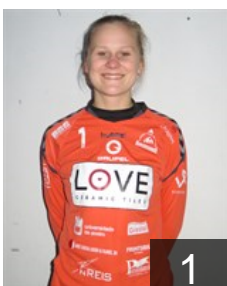

 BRA  
**Santos Greyce**  
Position: Back  
Place of birth: São Bernardo do  
Date of birth: 25.05.1986  
Height: 165 cm

 POR  
**Silva Ana Carolina**  
Position: Back  
Place of birth: Nazaré  
Date of birth: 19.09.1997  
Height: -

 POR  
**Silva Eulalia**  
Position: Centre Back  
Place of birth: S. João da  
Date of birth: 10.04.2000  
Height: -

 POR  
**Soares Catarina**  
Position: Right Wing  
Place of birth: Estarreja  
Date of birth: 16.08.2001  
Height: -

 POR  
**Sousa Matilde**  
Position: Goalkeeper  
Place of birth: Castelo Branco  
Date of birth: 16.05.2000  
Height: -

 POR  
**Ursu Ana Maria**  
Position: Goalkeeper  
Place of birth: Moldavia  
Date of birth: 03.05.1999  
Height: 180 cm