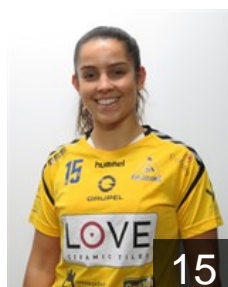

## Azevedo Mariana

Position: Centre Back  
Place of birth: Porto  
Date of birth: 20.07.1998  
Height: 167 cm

 POR

## Cabral Juceleyde

Position: Line Player  
Place of birth: V. N. Gaia  
Date of birth: 16.06.1995  
Height: 175 cm

 POR

## Correia Claudia

Position: Back  
Place of birth: Lisboa  
Date of birth: 22.05.1990  
Height: 170 cm

 POR

## Domingues Soraia

Position: Wing  
Place of birth: Coimbra  
Date of birth: 03.09.1991  
Height: 158 cm

 POR