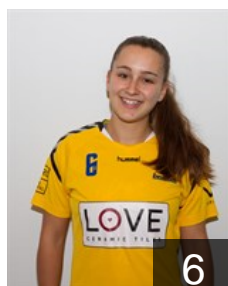

 POR  
**Silva Eulalia**  
Position: Centre Back  
Place of birth: S. João da  
Date of birth: 10.04.2000  
Height: -

 POR  
**Soares Catarina**  
Position: Right Wing  
Place of birth: Estarreja  
Date of birth: 16.08.2001  
Height: -

 POR  
**Sousa Matilde**  
Position: Goalkeeper  
Place of birth: Castelo Branco  
Date of birth: 16.05.2000  
Height: -

 POR  
**Ursu Ana Maria**  
Position: Goalkeeper  
Place of birth: Moldavia  
Date of birth: 03.05.1999  
Height: 180 cm