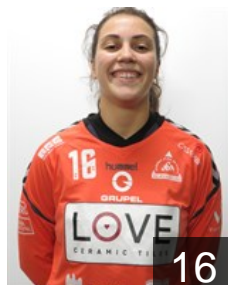

 BRA  
**Santos Greyce**  
Position: Back  
Place of birth: São Bernardo do  
Date of birth: 25.05.1986  
Height: 165 cm

 POR  
**Silva Ana Carolina**  
Position: Back  
Place of birth: Nazaré  
Date of birth: 19.09.1997  
Height: -

 POR  
**Silva Eulalia**  
Position: Centre Back  
Place of birth: S. João da  
Date of birth: 10.04.2000  
Height: -

 POR  
**Soares Catarina**  
Position: Right Wing  
Place of birth: Estarreja  
Date of birth: 16.08.2001  
Height: -

 POR  
**Sousa Matilde**  
Position: Goalkeeper  
Place of birth: Castelo Branco  
Date of birth: 16.05.2000  
Height: -

 POR  
**Ursu Ana Maria**  
Position: Goalkeeper  
Place of birth: Moldavia  
Date of birth: 03.05.1999  
Height: 180 cm