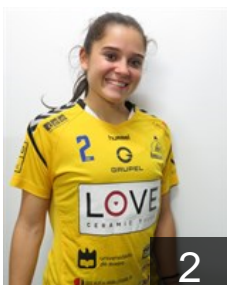

POR
Soares Catarina
Position: Right Wing
Place of birth: Estarreja
Date of birth: 16.08.2001
Height: -