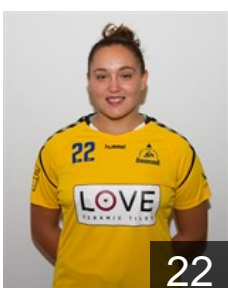

## Correia Claudia

Position: Back  
Place of birth: Lisboa  
Date of birth: 22.05.1990  
Height: 170 cm

 POR

## Domingues Soraia

Position: Wing  
Place of birth: Coimbra  
Date of birth: 03.09.1991  
Height: 158 cm

 POR

## Espinha Joana

Position: Right Wing  
Place of birth: Coimbra  
Date of birth: 27.12.1997  
Height: 173 cm

 POR