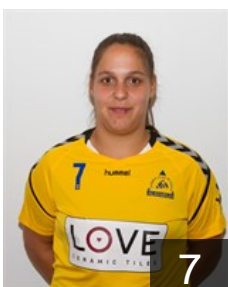

## Azevedo Mariana

Position: Centre Back  
Place of birth: Porto  
Date of birth: 20.07.1998  
Height: 167 cm

 POR

## Cabral Juceleyde

Position: Line Player  
Place of birth: V. N. Gaia  
Date of birth: 16.06.1995  
Height: 175 cm

 POR

## Correia Claudia

Position: Back  
Place of birth: Lisboa  
Date of birth: 22.05.1990  
Height: 170 cm

 POR