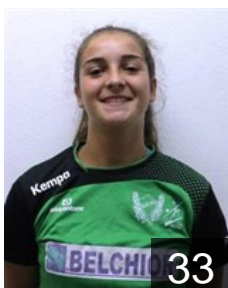

Gomes Vera

Position: Wing
Place of birth: Leiria
Date of birth: 26.11.1984
Height: 164 cm

 **POR**

Joao Sofia

Position: Goalkeeper
Place of birth: Leiria
Date of birth: 13.06.1995
Height: 175 cm

 **POR**

Lage Adriana

Position: Line Player
Place of birth: alcanena
Date of birth: 17.09.1992
Height: -

CLUB COMPETITIONS - DELEGATION LIST

Women's European Cup - Challenge Cup 2018/19

 POR SIR 1MAIO/CJB - Players

 POR

Neves Ana Rita

Position: Centre Back
Place of birth: Gaia
Date of birth: 14.06.1996
Height: 164 cm

 POR

Norte Diana

Position: Wing
Place of birth: marinha grande
Date of birth: 21.09.1999
Height: 167 cm

 POR

Periquito Luana

Position: Wing
Place of birth: Nazare
Date of birth: 13.08.1999
Height: 163 cm

 POR

Silva Ana Isabel

Position: Goalkeeper
Place of birth: Leiria
Date of birth: 10.06.1995
Height: 165 cm

 POR

Sousa Mariana

Position: Back
Place of birth: Funchal
Date of birth: 19.09.1996
Height: 174 cm