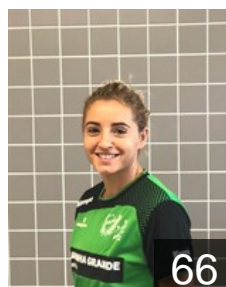

Bastos Adriana

Position: Wing
Place of birth: Leiria
Date of birth: 09.11.1994
Height: 164 cm

 **POR**

Cintra Carolina

Position: Centre Back
Place of birth: marinha grande
Date of birth: 27.03.1998
Height: 163 cm

 **POR**

Dinis Ana Patricia

Position: Centre Back
Place of birth: Leiria
Date of birth: 19.05.1985
Height: 163 cm

 **POR**

Fernandes Patricia

Position: Back
Place of birth: Luanda
Date of birth: 13.06.1996
Height: 175 cm