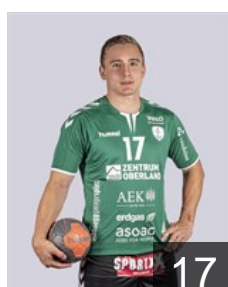

## Giovanelli Marco

Position: Right Back  
Place of birth: Frutigen  
Date of birth: 19.06.1998  
Height: 188 cm  
Weight: 88 kg

 SUI

## Gruber Nino

Position: Left Wing  
Place of birth: Stans  
Date of birth: 19.01.1997  
Height: 185 cm  
Weight: 80 kg

 SUI