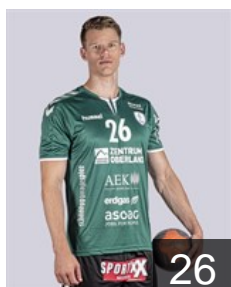

## Caspar Roman

Position: Centre Back  
Place of birth: Klosters-Serneus  
Date of birth: 16.04.1986  
Height: 187 cm  
Weight: 90 kg

 SUI

## Christinat Joël

Position: Left Back  
Place of birth: Vully-les-Lac  
Date of birth: 08.06.1996  
Height: 196 cm  
Weight: 90 kg

 SUI

## Dähler Jonas

Position: Right Wing  
Place of birth: Seftigen  
Date of birth: 22.06.1989  
Height: 193 cm  
Weight: 81 kg

 SUI