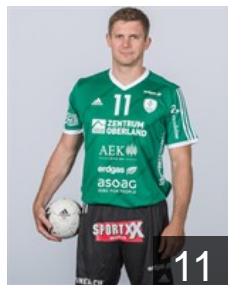

SUI

Caspar Roman

Position: Centre Back
Place of birth: Klosters-Serneus
Date of birth: 16.04.1986
Height: 187 cm
Weight: 90 kg