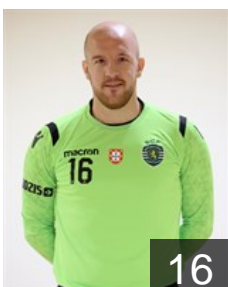

SLO

Cudic Aljosa

Position: Goalkeeper
Place of birth: Celje
Date of birth: 09.03.1988
Height: 190 cm
Weight: 94 kg