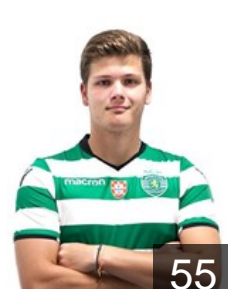

## Ghionea Valentin Marian

Position: Right Wing  
Place of birth: Baia Mare  
Date of birth: 29.04.1984  
Height: 197 cm  
Weight: 90 kg

 POR

## Gracio Goncalo

Position: Left Wing  
Place of birth: Samora Correia  
Date of birth: 11.05.2000  
Height: 181 cm  
Weight: 74 kg

 POR

## Guerreiro Joao

Position: Centre Back  
Place of birth: Lisbon  
Date of birth: 04.05.1999  
Height: 190 cm  
Weight: 83 kg

 POR

## Marques Joao

Position: Left Back  
Place of birth: Lisbon  
Date of birth: 03.04.2000  
Height: 194 cm  
Weight: 89 kg