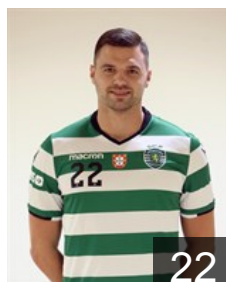

## Left Club

 CRO

**Asanin Matej**

Position: Goalkeeper

Place of birth: zagreb

Date of birth: 04.09.1993

Height: 206 cm

Weight: 110 kg

Left Club on 03.02.2019

 BIH

**Stjepanovic Neven**

Position: Right Back

Place of birth: Ilijas

Date of birth: 14.02.1993

Height: 198 cm

Weight: 91 kg