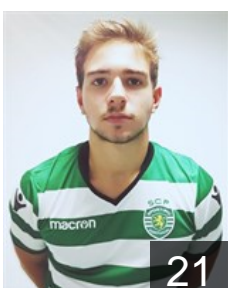

## Bjelanovic Bosko

Position: Centre Back  
Place of birth: Croacia  
Date of birth: 21.10.1985  
Height: 195 cm  
Weight: 100 kg

 POR

## Cudic Aljosa

Position: Goalkeeper  
Place of birth: Celje  
Date of birth: 09.03.1988  
Height: 190 cm  
Weight: 94 kg

 POR

## Frade Luis

Position: Line Player  
Place of birth: Rio Tinto  
Date of birth: 11.09.1998  
Height: -  
Weight: -

 POR

## Gamboa Joao

Position: Line Player  
Place of birth: Lisbon  
Date of birth: 04.04.2000  
Height: 186 cm  
Weight: 84 kg

 POR