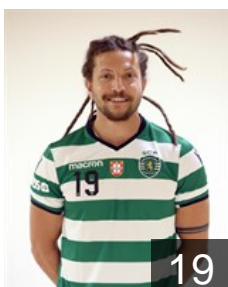

## Pedroso Claudio

Position: Right Back  
Place of birth: Lisboa  
Date of birth: 14.03.1986  
Height: 198 cm  
Weight: 87 kg

POR

## Reis Nuno

Position: Right Wing  
Place of birth: Almada  
Date of birth: 03.03.1999  
Height: 177 cm  
Weight: 73 kg

POR

## Ribeiro Joel

Position: Centre Back  
Place of birth: Almada  
Date of birth: 24.12.2000  
Height: 189 cm  
Weight: 83 kg

BRA