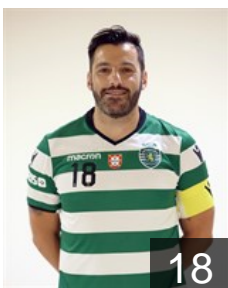

## Araujo Edmilson

Position: Left Back  
Place of birth: Lisboa  
Date of birth: 06.01.1994  
Height: 187 cm  
Weight: 82 kg

 POR

## Bjelanovic Bosko

Position: Centre Back  
Place of birth: Croacia  
Date of birth: 21.10.1985  
Height: 195 cm  
Weight: 100 kg

 POR