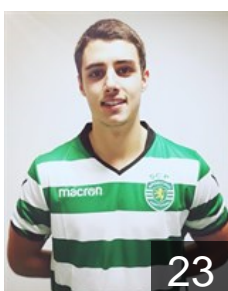

## Nikcevic Ivan

Position: Left Wing  
Place of birth: MNE  
Date of birth: 11.02.1981  
Height: 181 cm  
Weight: 81 kg

POR

## Pedroso Claudio

Position: Right Back  
Place of birth: Lisboa  
Date of birth: 14.03.1986  
Height: 198 cm  
Weight: 87 kg

POR

## Reis Nuno

Position: Right Wing  
Place of birth: Almada  
Date of birth: 03.03.1999  
Height: 177 cm  
Weight: 73 kg

POR