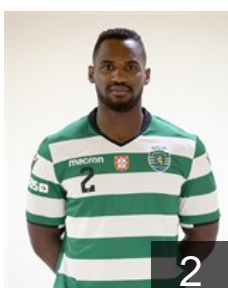

## Salvador Salvador

Position: Left Back  
Place of birth: Samora Correia  
Date of birth: 29.07.2001  
Height: 196 cm  
Weight: 93 kg

SLO

## Skok Matevz

Position: Goalkeeper  
Place of birth: Celje  
Date of birth: 02.09.1986  
Height: 189 cm  
Weight: 96 kg

POR

## Solha Pedro

Position: Left Wing  
Place of birth: Porto  
Date of birth: 22.11.1981  
Height: 184 cm  
Weight: 80 kg

CUB