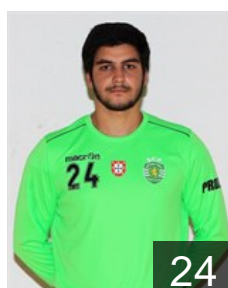

## Frade Luis

Position: Line Player  
Place of birth: Rio Tinto  
Date of birth: 11.09.1998  
Height: -  
Weight: -

 POR

## Gamboa Joao

Position: Line Player  
Place of birth: Lisbon  
Date of birth: 04.04.2000  
Height: 186 cm  
Weight: 84 kg

 POR

## Gaspar Manuel

Position: Goalkeeper  
Place of birth: Setubal  
Date of birth: 09.12.1998  
Height: 189 cm  
Weight: 85 kg

 ROU