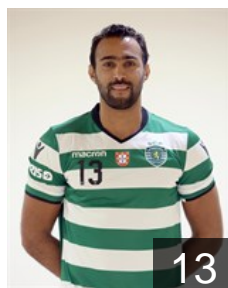

CUB

Carol Marzo Frankis

Position: Left Back
Place of birth: Guantanamo
Date of birth: 07.09.1987
Height: 192 cm
Weight: 90 kg