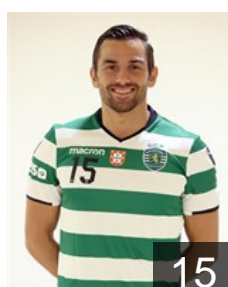

## Salvador Salvador

Position: Left Back  
Place of birth: Samora Correia  
Date of birth: 29.07.2001  
Height: 196 cm  
Weight: 93 kg

SLO

## Skok Matevz

Position: Goalkeeper  
Place of birth: Celje  
Date of birth: 02.09.1986  
Height: 189 cm  
Weight: 96 kg

POR