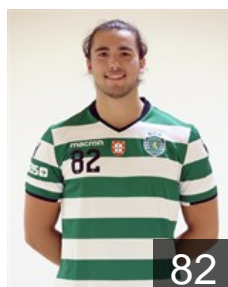

## Bjelanovic Bosko

Position: Centre Back  
Place of birth: Croacia  
Date of birth: 21.10.1985  
Height: 195 cm  
Weight: 100 kg

 POR

## Carol Marzo Frankis

Position: Left Back  
Place of birth: Guantanamo  
Date of birth: 07.09.1987  
Height: 192 cm  
Weight: 90 kg

 SLO

## Cudic Aljosa

Position: Goalkeeper  
Place of birth: Celje  
Date of birth: 09.03.1988  
Height: 190 cm  
Weight: 94 kg

 POR