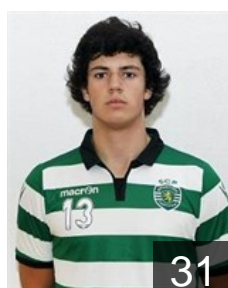

POR

Salvador Salvador

Position: Left Back
Place of birth: Samora Correia
Date of birth: 29.07.2001
Height: 196 cm
Weight: 93 kg