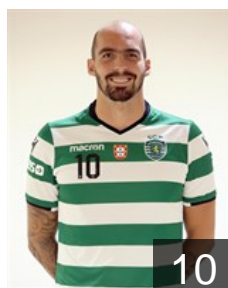

## Marques Joao

Position: Left Back  
Place of birth: Lisbon  
Date of birth: 03.04.2000  
Height: 194 cm  
Weight: 89 kg

# CLUB COMPETITIONS - DELEGATION LIST

Men's European Cup - VELUX EHF Champions League 2018/19

 POR Sporting Clube de Portugal - Players

SRB

## Nikcevic Ivan

Position: Left Wing  
Place of birth: MNE  
Date of birth: 11.02.1981  
Height: 181 cm  
Weight: 81 kg

POR

## Pedroso Claudio

Position: Right Back  
Place of birth: Lisboa  
Date of birth: 14.03.1986  
Height: 198 cm  
Weight: 87 kg

POR