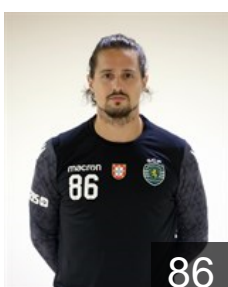

## Rocha Tiago

Position: Line Player  
Place of birth: S. Paio Oleiros  
Date of birth: 17.10.1985  
Height: 196 cm  
Weight: 104 kg

ESP

## Ruesga Pasarín Carlos

Position: Centre Back  
Place of birth: Gijón  
Date of birth: 10.03.1985  
Height: 185 cm  
Weight: 94 kg

POR

## Salvador Salvador

Position: Left Back  
Place of birth: Samora Correia  
Date of birth: 29.07.2001  
Height: 196 cm  
Weight: 93 kg

SLO

## Skok Matevz

Position: Goalkeeper  
Place of birth: Celje  
Date of birth: 02.09.1986  
Height: 189 cm  
Weight: 96 kg

POR