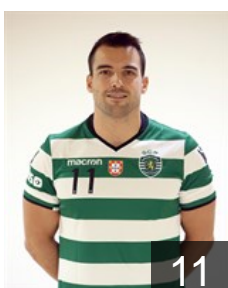

## Ribeiro Joel

Position: Centre Back  
Place of birth: Almada  
Date of birth: 24.12.2000  
Height: 189 cm  
Weight: 83 kg

BRA

## Rocha Chiufta Fabio

Position: Right Wing  
Place of birth: Brasil  
Date of birth: 10.03.1989  
Height: 185 cm  
Weight: 85 kg

POR

## Rocha Tiago

Position: Line Player  
Place of birth: S. Paio Oleiros  
Date of birth: 17.10.1985  
Height: 196 cm  
Weight: 104 kg

ESP