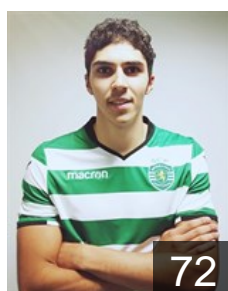

## Nikcevic Ivan

Position: Left Wing  
Place of birth: MNE  
Date of birth: 11.02.1981  
Height: 181 cm  
Weight: 81 kg

POR

## Pedroso Claudio

Position: Right Back  
Place of birth: Lisboa  
Date of birth: 14.03.1986  
Height: 198 cm  
Weight: 87 kg

POR

## Reis Nuno

Position: Right Wing  
Place of birth: Almada  
Date of birth: 03.03.1999  
Height: 177 cm  
Weight: 73 kg

POR

## Ribeiro Joel

Position: Centre Back  
Place of birth: Almada  
Date of birth: 24.12.2000  
Height: 189 cm  
Weight: 83 kg

BRA