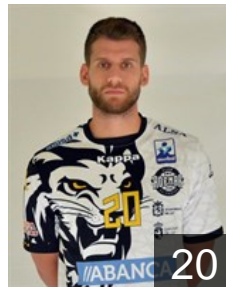

SRB

Mosaic Ivan

Position: Left Back
Place of birth: Kragujevac
Date of birth: 23.12.1994
Height: -
Weight: -