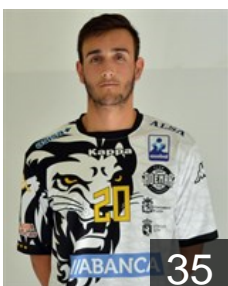

 SRB

Pesic Zivan

Position: Line Player
Place of birth: Novi Sad
Date of birth: 07.07.1993
Height: -
Weight: -

 ESP

Robles Lopez Alvaro

Position: Centre Back
Place of birth: León
Date of birth: 02.08.1998
Height: 180 cm
Weight: 80 kg