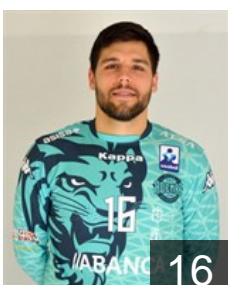

 SRB

Pesic Zivan

Position: Line Player
Place of birth: Novi Sad
Date of birth: 07.07.1993
Height: -
Weight: -

 ESP

Robles Lopez Alvaro

Position: Centre Back
Place of birth: León
Date of birth: 02.08.1998
Height: 180 cm
Weight: 80 kg

 ESP

Rozas Garcia Alvaro

Position: Line Player
Place of birth: León
Date of birth: 07.07.2000
Height: 195 cm
Weight: 100 kg

 ESP

Simonet Moldes S.

Position: Centre Back
Place of birth: Buenos Aires
Date of birth: 12.05.1986
Height: 190 cm
Weight: 90 kg

 CRO

Slavic Dino

Position: Goalkeeper
Place of birth: Rijeka
Date of birth: 04.12.1992
Height: 185 cm
Weight: 113 kg

 ITA

Vieyra Federico Matias

Position: Right Back
Place of birth: Buenos Aires
Date of birth: 21.07.1988
Height: 193 cm
Weight: 90 kg