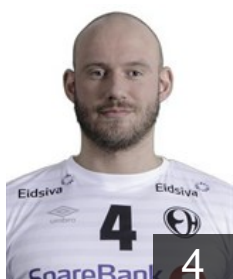

DEN

Sørensen Søren Tau

Position: Line Player
Place of birth: Odense
Date of birth: 18.12.1985
Height: 190 cm
Weight: 114 kg