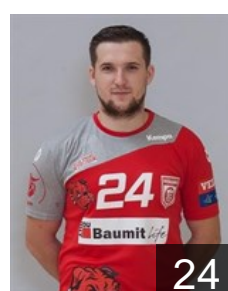

ROU
Negru Andrei Nicusor
Position: Left Wing
Place of birth: Resita
Date of birth: 24.05.1994
Height: 180 cm
Weight: 77 kg