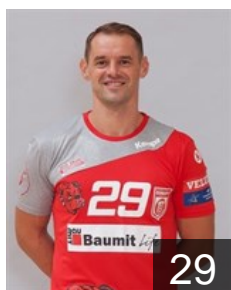

CLUB COMPETITIONS - DELEGATION LIST

Men's European Cup - VELUX EHF Champions League 2018/19

 ROU Dinamo Bucuresti - Players

 ROU
Acatrinei Florin Constantin
Position: Right Back
Place of birth: Piatra Neamt
Date of birth: 26.07.1989
Height: 193 cm
Weight: 97 kg

 FRA
Descat Hugo
Position: Left Wing
Place of birth: Paris
Date of birth: 16.08.1992
Height: 182 cm
Weight: 75 kg

 ROU
Gavrioloia Razvan
Position: Right Wing
Place of birth: Iasi
Date of birth: 25.07.1983
Height: 186 cm
Weight: 90 kg