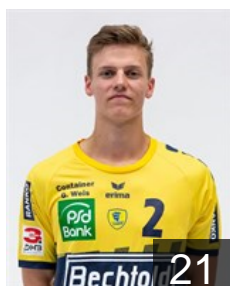

29

SVK

Schmiedt Martin

Position: Left Wing
Place of birth: Kosice
Date of birth: 26.10.2000
Height: 186 cm
Weight: 79 kg

6

GER

Schneibel Jannis

Position: Centre Back
Place of birth: Ludwigshafen
Date of birth: 06.07.2000
Height: 188 cm
Weight: 77 kg

9

ISL

Sigurdsson Gudjon Valur

Position: Left Wing
Place of birth: Reykjavik
Date of birth: 08.08.1979
Height: 187 cm
Weight: 82 kg

28

MKD

Taleski Filip

Position: Right Back
Place of birth: Krusevo
Date of birth: 28.03.1996
Height: 200 cm
Weight: 86 kg

17

SWE

Tollbring Jerry

Position: Left Wing
Place of birth: Norrtälje
Date of birth: 13.09.1995
Height: 182 cm
Weight: 82 kg

21

GER

Trost Sebastian

Position: Left Back
Place of birth: Schwetzingen
Date of birth: 02.01.1998
Height: 192 cm
Weight: 95 kg