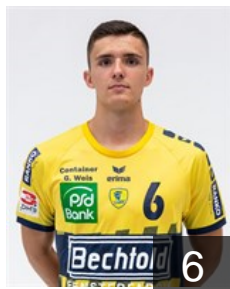

 SWE

Palicka Andreas

Position: Goalkeeper
Place of birth: N Nöbbelöv
Date of birth: 10.07.1986
Height: 189 cm
Weight: 88 kg

 ISL

Petersson Alexander

Position: Right Back
Place of birth: Riga
Date of birth: 02.07.1980
Height: 188 cm
Weight: 89 kg

 SRB

Radivojevic Bogdan

Position: Right Wing
Place of birth: Beograd
Date of birth: 02.03.1993
Height: 192 cm
Weight: 80 kg

 GER

Röller Lars

Position: Line Player
Place of birth: Ludwigshafen
Date of birth: 24.01.1999
Height: 203 cm
Weight: 110 kg

CLUB COMPETITIONS - DELEGATION LIST

Men's European Cup - VELUX EHF Champions League 2018/19

 GER Rhein-Neckar Löwen - Players

2

SUI

Schmid Andre

Position: Centre Back
Place of birth: Horgen
Date of birth: 30.08.1983
Height: 190 cm
Weight: 86 kg

29

SVK

Schmiedt Martin

Position: Left Wing
Place of birth: Kosice
Date of birth: 26.10.2000
Height: 186 cm
Weight: 79 kg

6

GER

Schneibel Jannis

Position: Centre Back
Place of birth: Ludwigshafen
Date of birth: 06.07.2000
Height: 188 cm
Weight: 77 kg