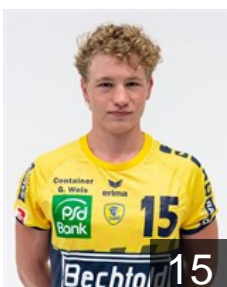

CLUB COMPETITIONS - DELEGATION LIST

Men's European Cup - VELUX EHF Champions League 2018/19

 GER Rhein-Neckar Löwen - Players

20

SRB

Abutovic Ilija

Position: Left Back
Place of birth: Vrbas
Date of birth: 02.08.1988
Height: 202 cm
Weight: 100 kg

16

GER

Adanir Can

Position: Goalkeeper
Place of birth: Aschaffenburg
Date of birth: 20.05.1999
Height: 192 cm
Weight: 95 kg

19

GER

Ahouansou Philipp

Position: Left Back
Place of birth: Hanau
Date of birth: 02.05.2001
Height: 203 cm
Weight: 90 kg

1

SWE

Appelgren Mikael

Position: Goalkeeper
Place of birth: Uddevalla
Date of birth: 06.09.1989
Height: 191 cm
Weight: 100 kg

15

GER

Bolius Leon

Position: Left Wing
Place of birth: Schwetzingen
Date of birth: 13.06.1995
Height: 178 cm
Weight: 78 kg

10

GER

Braun Luca

Position: Right Back
Place of birth: Dieburg
Date of birth: 22.06.1999
Height: 198 cm
Weight: 94 kg

23

GER

Fäth Steffen

Position: Left Back
Place of birth: Frankfurt a.M.
Date of birth: 04.04.1990
Height: 194 cm
Weight: 90 kg