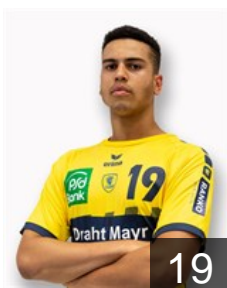

19

GER

Ahouansou Philipp

Position: Left Back
Place of birth: Hanau
Date of birth: 02.05.2001
Height: 203 cm
Weight: 90 kg