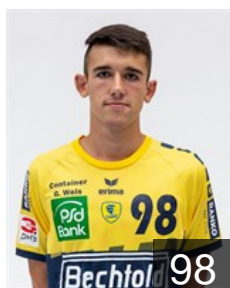

24

GER

Groetzki Patrick

Position: Right Wing
Place of birth: Pforzheim
Date of birth: 04.07.1989
Height: 189 cm
Weight: 84 kg

30

ESP

Guardiola Villaplana Gedeon

Position: Line Player
Place of birth: Petrer
Date of birth: 01.10.1984
Height: 199 cm
Weight: 103 kg

97

GER

Keller Rico

Position: Centre Back
Place of birth: Heidelberg
Date of birth: 30.07.1997
Height: 192 cm
Weight: 87 kg

CLUB COMPETITIONS - DELEGATION LIST

Men's European Cup - VELUX EHF Champions League 2018/19

 GER Rhein-Neckar Löwen - Players

 GER

Kessler Maximilian

Position: Left Wing
Place of birth: Heidelberg
Date of birth: 23.04.1998
Height: 194 cm
Weight: 85 kg

 GER

Kirchenbauer Pascal

Position: Centre Back
Place of birth: Heidelberg
Date of birth: 29.02.1996
Height: 187 cm
Weight: 90 kg