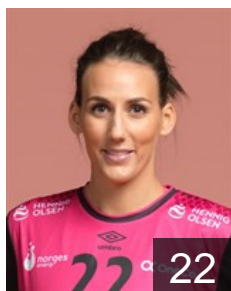

## Reistad Henny Ella

Position: Centre Back  
Place of birth: Oslo  
Date of birth: 09.02.1999  
Height: 180 cm

 NOR

## Sulland Linn Jorum

Position: Right Back  
Place of birth: Oslo  
Date of birth: 15.07.1984  
Height: 178 cm

 NOR