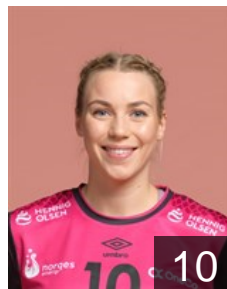

# CLUB COMPETITIONS - DELEGATION LIST

Women's European Cup - EHF Champions League 2018/19

WOMEN'S

NOR *Vipers Kristiansand - Players*

NOR  
**Arntzen Emilie Hegh**  
Position: Left Back  
Place of birth: Skien  
Date of birth: 01.01.1994  
Height: 183 cm

NOR  
**Aune Malin**  
Position: Right Wing  
Place of birth: Ranheim  
Date of birth: 04.03.1995  
Height: 165 cm

NOR  
**Dahlum Karine Emilie**  
Position: Right Wing  
Place of birth: Kristiansand  
Date of birth: 16.12.1999  
Height: 175 cm