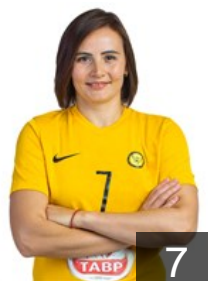

 RUS

Makeeva Kseniya

Position: Line Player
Place of birth: Ufa
Date of birth: 19.09.1990
Height: 185 cm

 RUS

Managarova Iuliia

Position: Right Wing
Place of birth: Dnepropetrovsk
Date of birth: 27.09.1988
Height: 166 cm

 RUS

Maslova Valeriia

Position: Right Back
Place of birth: Rostov-on-Don
Date of birth: 23.01.2001
Height: 183 cm

CLUB COMPETITIONS - DELEGATION LIST

Women's European Cup - EHF Champions League 2018/19

WOMEN'S

 RUS Rostov-Don - Players

RUS

Mekhdieva Galina

Position: Goalkeeper
Place of birth: Rostov-On-Don
Date of birth: 17.06.1985
Height: 180 cm

RUS

Petrova Mayya

Position: Line Player
Place of birth: Volgograd
Date of birth: 26.05.1982
Height: 177 cm

BRA

Rodrigues Belo Ana Paula

Position: Centre Back
Place of birth: Sao Luis
Date of birth: 18.10.1987
Height: 172 cm

RUS

Sedoykina Anna

Position: Goalkeeper
Place of birth: Volgograd
Date of birth: 01.08.1984
Height: 184 cm