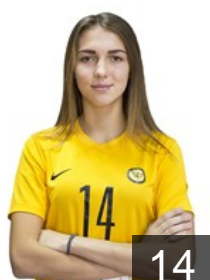

RUS

Sen Anna

Position: Left Back
Place of birth: Krasnodar
Date of birth: 03.12.1990
Height: 183 cm

RUS

Shavman Anastasiia

Position: Left Back
Place of birth: Bryansk
Date of birth: 04.07.1999
Height: 175 cm

RUS

Slivinskaya Elena

Position: Left Back
Place of birth: Rostov-On-Don
Date of birth: 09.05.1980
Height: 186 cm

RUS

Smirnova Alexandra

Position: Left Wing
Place of birth: Moscow
Date of birth: 26.10.2001
Height: 175 cm

RUS

Sobkalo Valeria

Position: Right Wing
Place of birth: Ust-Labinsk
Date of birth: 08.06.2001
Height: -

RUS

Sudakova Marina

Position: Right Wing
Place of birth: Volgograd
Date of birth: 17.02.1989
Height: 164 cm

RUS

Tazhenova Milana

Position: Centre Back
Place of birth: Astrakhan
Date of birth: 06.03.1999
Height: 175 cm

RUS

Tkacheva Daria

Position: Goalkeeper
Place of birth: Rostov-on-Don
Date of birth: 21.11.2001
Height: 176 cm