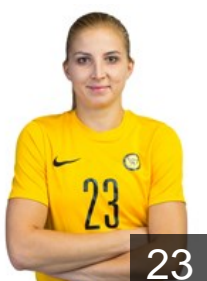

 RUS

Bobrovnikova Vladlena

Position: Left Back
Place of birth: Krasnodar
Date of birth: 24.10.1987
Height: 180 cm

 UKR

Borshchenko Viktoriya

Position: Left Wing
Place of birth: Herson
Date of birth: 05.01.1986
Height: 170 cm

 RUS

Burmistrova Angelina

Position: Line Player
Place of birth: Rostov-on-Don
Date of birth: 07.08.2001
Height: 185 cm

 BRA

De Oliveira Pessoa M.

Position: Goalkeeper
Place of birth: Joao Pessoa
Date of birth: 11.09.1984
Height: 177 cm

 RUS

Duleva Anastasiia

Position: Centre Back
Place of birth: Rostov-on-Don
Date of birth: 03.07.2000
Height: 176 cm

 RUS

Kalinichenko Regina

Position: Left Back
Place of birth: Herson
Date of birth: 21.12.1985
Height: 179 cm

 RUS

Kozhokar Kristina

Position: Right Wing
Place of birth: Togliatti
Date of birth: 28.02.1994
Height: 174 cm

 RUS

Kuznetsova Polina

Position: Left Wing
Place of birth: Shopokov
Date of birth: 10.06.1987
Height: 169 cm