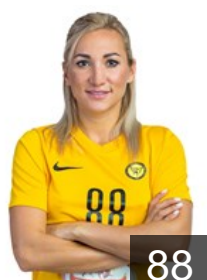

 RUS

Burmistrova Angelina

Position: Line Player
Place of birth: Rostov-on-Don
Date of birth: 07.08.2001
Height: 185 cm

 BRA

De Oliveira Pessoa M.

Position: Goalkeeper
Place of birth: Joao Pessoa
Date of birth: 11.09.1984
Height: 177 cm

 RUS

Duleva Anastasiia

Position: Centre Back
Place of birth: Rostov-on-Don
Date of birth: 03.07.2000
Height: 176 cm

 RUS

Kalinichenko Regina

Position: Left Back
Place of birth: Herson
Date of birth: 21.12.1985
Height: 179 cm

 RUS

Kozhokar Kristina

Position: Right Wing
Place of birth: Togliatti
Date of birth: 28.02.1994
Height: 174 cm

 RUS

Kuznetsova Polina

Position: Left Wing
Place of birth: Shopokov
Date of birth: 10.06.1987
Height: 169 cm