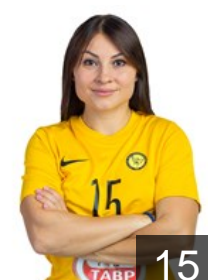

RUS

Slivinskaya Elena

Position: Left Back
Place of birth: Rostov-On-Don
Date of birth: 09.05.1980
Height: 186 cm

RUS

Smirnova Alexandra

Position: Left Wing
Place of birth: Moscow
Date of birth: 26.10.2001
Height: 175 cm

RUS

Sobkalo Valeria

Position: Right Wing
Place of birth: Ust-Labinsk
Date of birth: 08.06.2001
Height: -

RUS

Sudakova Marina

Position: Right Wing
Place of birth: Volgograd
Date of birth: 17.02.1989
Height: 164 cm

RUS

Tazhenova Milana

Position: Centre Back
Place of birth: Astrakhan
Date of birth: 06.03.1999
Height: 175 cm

RUS

Tkacheva Daria

Position: Goalkeeper
Place of birth: Rostov-on-Don
Date of birth: 21.11.2001
Height: 176 cm