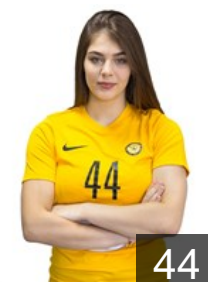

BRA

Rodrigues Belo Ana Paula

Position: Centre Back
Place of birth: Sao Luis
Date of birth: 18.10.1987
Height: 172 cm

RUS

Sedoykina Anna

Position: Goalkeeper
Place of birth: Volgograd
Date of birth: 01.08.1984
Height: 184 cm

RUS

Sen Anna

Position: Left Back
Place of birth: Krasnodar
Date of birth: 03.12.1990
Height: 183 cm

RUS

Shavman Anastasiia

Position: Left Back
Place of birth: Bryansk
Date of birth: 04.07.1999
Height: 175 cm