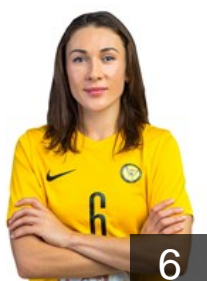

 RUS

Duleva Anastasiia

Position: Centre Back
Place of birth: Rostov-on-Don
Date of birth: 03.07.2000
Height: 176 cm

 RUS

Kalinichenko Regina

Position: Left Back
Place of birth: Herson
Date of birth: 21.12.1985
Height: 179 cm

 RUS

Kozhokar Kristina

Position: Right Wing
Place of birth: Togliatti
Date of birth: 28.02.1994
Height: 174 cm

 RUS

Kuznetsova Polina

Position: Left Wing
Place of birth: Shopokov
Date of birth: 10.06.1987
Height: 169 cm

 RUS

Makeeva Kseniya

Position: Line Player
Place of birth: Ufa
Date of birth: 19.09.1990
Height: 185 cm

 RUS

Managarova Iuliia

Position: Right Wing
Place of birth: Dnepropetrovsk
Date of birth: 27.09.1988
Height: 166 cm

 RUS

Maslova Valeriia

Position: Right Back
Place of birth: Rostov-on-Don
Date of birth: 23.01.2001
Height: 183 cm

CLUB COMPETITIONS - DELEGATION LIST

Women's European Cup - EHF Champions League 2018/19

WOMEN'S