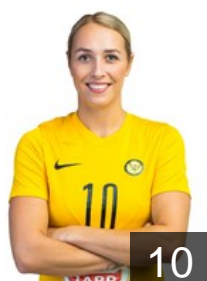

CLUB COMPETITIONS - DELEGATION LIST

Women's European Cup - EHF Champions League 2018/19

WOMEN'S

 RUS Rostov-Don - Players

 NED

Abbingh Lois

Position: Left Back
Place of birth: Groningen
Date of birth: 13.08.1992
Height: 177 cm

 RUS

Bobrovnikova Vladlena

Position: Left Back
Place of birth: Krasnodar
Date of birth: 24.10.1987
Height: 180 cm

 UKR

Borshchenko Viktoriya

Position: Left Wing
Place of birth: Herson
Date of birth: 05.01.1986
Height: 170 cm

 RUS

Burmistrova Angelina

Position: Line Player
Place of birth: Rostov-on-Don
Date of birth: 07.08.2001
Height: 185 cm

 BRA

De Oliveira Pessoa M.

Position: Goalkeeper
Place of birth: Joao Pessoa
Date of birth: 11.09.1984
Height: 177 cm

 RUS

Duleva Anastasiia

Position: Centre Back
Place of birth: Rostov-on-Don
Date of birth: 03.07.2000
Height: 176 cm

 RUS

Kalinichenko Regina

Position: Left Back
Place of birth: Herson
Date of birth: 21.12.1985
Height: 179 cm