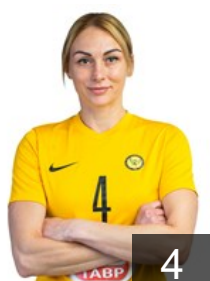

BRA

Rodrigues Belo Ana Paula

Position: Centre Back
Place of birth: Sao Luis
Date of birth: 18.10.1987
Height: 172 cm

RUS

Sedoykina Anna

Position: Goalkeeper
Place of birth: Volgograd
Date of birth: 01.08.1984
Height: 184 cm

RUS

Sen Anna

Position: Left Back
Place of birth: Krasnodar
Date of birth: 03.12.1990
Height: 183 cm

RUS

Shavman Anastasiia

Position: Left Back
Place of birth: Bryansk
Date of birth: 04.07.1999
Height: 175 cm

RUS

Slivinskaya Elena

Position: Left Back
Place of birth: Rostov-On-Don
Date of birth: 09.05.1980
Height: 186 cm

RUS

Smirnova Alexandra

Position: Left Wing
Place of birth: Moscow
Date of birth: 26.10.2001
Height: 175 cm