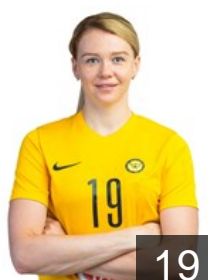

 RUS

Duleva Anastasiia

Position: Centre Back
Place of birth: Rostov-on-Don
Date of birth: 03.07.2000
Height: 176 cm

 RUS

Kalinichenko Regina

Position: Left Back
Place of birth: Herson
Date of birth: 21.12.1985
Height: 179 cm

 RUS

Kozhokar Kristina

Position: Right Wing
Place of birth: Togliatti
Date of birth: 28.02.1994
Height: 174 cm

 RUS

Kuznetsova Polina

Position: Left Wing
Place of birth: Shopokov
Date of birth: 10.06.1987
Height: 169 cm

 RUS

Makeeva Kseniya

Position: Line Player
Place of birth: Ufa
Date of birth: 19.09.1990
Height: 185 cm

 RUS

Managarova Iuliia

Position: Right Wing
Place of birth: Dnepropetrovsk
Date of birth: 27.09.1988
Height: 166 cm

 RUS

Maslova Valeriia

Position: Right Back
Place of birth: Rostov-on-Don
Date of birth: 23.01.2001
Height: 183 cm

CLUB COMPETITIONS - DELEGATION LIST

Women's European Cup - EHF Champions League 2018/19

WOMEN'S