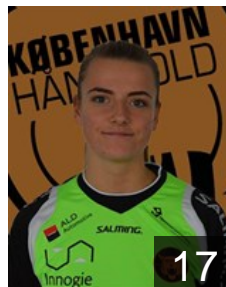

CLUB COMPETITIONS - DELEGATION LIST

Women's European Cup - EHF Champions League 2018/19

WOMEN'S

DEN København Håndbold - Players

SWE

Alm Jenny

Position: Left Back
Place of birth: Bäve
Date of birth: 10.04.1989
Height: 184 cm

DEN

Andersen Martine

Position: Goalkeeper
Place of birth: Odsherred
Date of birth: 16.11.1999
Height: 174 cm

DEN

Bidstrup Mia Rej

Position: Centre Back
Place of birth: VALBY
Date of birth: 02.02.1990
Height: 169 cm

NOR

Bjoernsen Line

Position: Right Wing
Place of birth: Stavanger
Date of birth: 03.07.1992
Height: 179 cm

SWE

Blohm Linn

Position: Line Player
Place of birth: Stockholm
Date of birth: 20.05.1992
Height: 180 cm