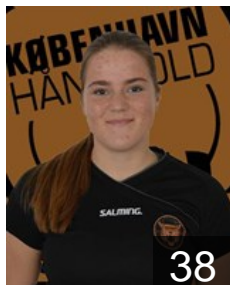

CLUB COMPETITIONS - DELEGATION LIST

Women's European Cup - EHF Champions League 2018/19

WOMEN'S

DEN København Håndbold - Players

DEN
Tolderlund Amalie Björneboe

Position: Line Player
Place of birth: Frederiksberg
Date of birth: 24.07.2000
Height: 168 cm