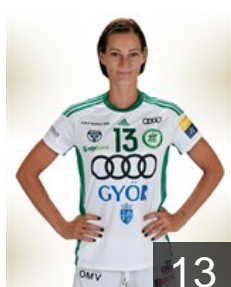

## Bodi Bernadett

Position: Right Wing  
Place of birth: Szeged  
Date of birth: 09.03.1986  
Height: 175 cm

 NOR

## Farkas Johanna

Position: Centre Back  
Place of birth: Sárvár  
Date of birth: 19.02.2002  
Height: 166 cm

 HUN

## Fodor Csenge

Position: Left Wing  
Place of birth: Keszthely  
Date of birth: 23.04.1999  
Height: 174 cm

 HUN

## Görbicz Anita

Position: Left Wing  
Place of birth: Veszprem  
Date of birth: 13.05.1983  
Height: 174 cm

 NOR