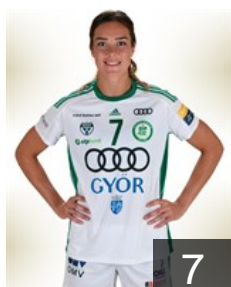

## Afentaler Sara

Position: Right Back  
Place of birth: Siklós  
Date of birth: 08.12.2000  
Height: 180 cm

 BRA

## Amorim Taleska E.

Position: Left Back  
Place of birth: Blumenau  
Date of birth: 23.09.1986  
Height: 186 cm

 HUN

## Bodi Bernadett

Position: Right Wing  
Place of birth: Szeged  
Date of birth: 09.03.1986  
Height: 175 cm

 NOR