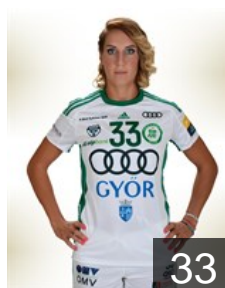

## Afentaler Sara

Position: Right Back  
Place of birth: Siklós  
Date of birth: 08.12.2000  
Height: 180 cm

 BRA

## Amorim Taleska E.

Position: Left Back  
Place of birth: Blumenau  
Date of birth: 23.09.1986  
Height: 186 cm

 HUN

## Bodi Bernadett

Position: Right Wing  
Place of birth: Szeged  
Date of birth: 09.03.1986  
Height: 175 cm

 NOR