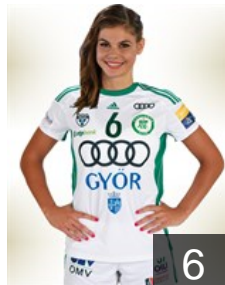

# CLUB COMPETITIONS - DELEGATION LIST

Women's European Cup - EHF Champions League 2018/19

WOMEN'S

 HUN Györi Audi ETO KC - Players

---

 SVK

**Tothova Nikolett**

Position: Goalkeeper

Place of birth: Komarno

Date of birth: 14.12.2001

Height: 192 cm

 HUN

**Varga Emöke**

Position: Line Player

Place of birth: Csorna

Date of birth: 09.03.2000