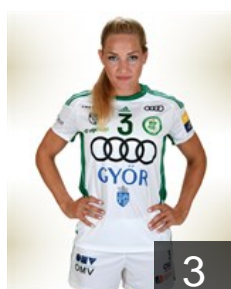

## Hansen Anne Mette

Position: Left Back  
Place of birth: Glostrup  
Date of birth: 25.08.1994  
Height: 177 cm

# CLUB COMPETITIONS - DELEGATION LIST

Women's European Cup - EHF Champions League 2018/19

WOMEN'S

 HUN Györi Audi ETO KC - Players

 HUN

**Kellermann Dora**

Position: Centre Back  
Place of birth: Györ  
Date of birth: 07.03.2000  
Height: -

 HUN

**Kiss Eva**

Position: Goalkeeper  
Place of birth: Debrecen  
Date of birth: 10.07.1987  
Height: 189 cm

 CZE

**Knedlikova Jana**

Position: Left Wing  
Place of birth: Praha  
Date of birth: 22.06.1989  
Height: 167 cm