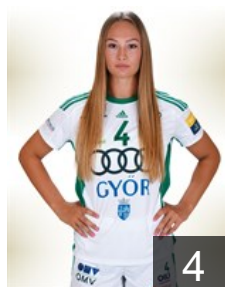

HUN

Afentaler Sara

Position: Right Back
Place of birth: Siklós
Date of birth: 08.12.2000
Height: 180 cm