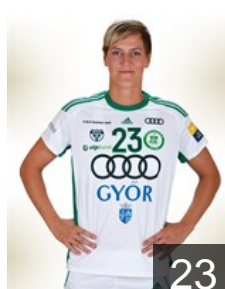

 NOR

**Oftedal Stine Bredal**

Position: Centre Back  
Place of birth: Oslo  
Date of birth: 25.09.1991  
Height: 168 cm

 HUN

**Pal Tamara**

Position: Centre Back  
Place of birth: Debrecen  
Date of birth: 01.09.2000  
Height: -

 ROU

**Pinte Crina Elena**

Position: Line Player  
Place of birth: Podu Turcului  
Date of birth: 03.04.1990  
Height: 192 cm

 HUN

**Puhalak Szidonia**

Position: Left Wing  
Place of birth: Szeged  
Date of birth: 05.07.1996  
Height: 177 cm