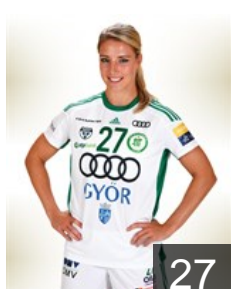

## Bodi Bernadett

Position: Right Wing  
Place of birth: Szeged  
Date of birth: 09.03.1986  
Height: 175 cm

 NOR

## Fodor Csenge

Position: Left Wing  
Place of birth: Keszthely  
Date of birth: 23.04.1999  
Height: 174 cm

 HUN

## Görbicz Anita

Position: Left Wing  
Place of birth: Veszprem  
Date of birth: 13.05.1983  
Height: 174 cm

 NOR

## Grimsbø Kari Aalvik

Position: Goalkeeper  
Place of birth: Bergen  
Date of birth: 04.01.1985  
Height: 180 cm

 NED