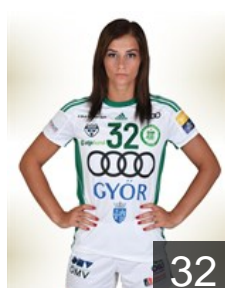

## Bodi Bernadett

Position: Right Wing  
Place of birth: Szeged  
Date of birth: 09.03.1986  
Height: 175 cm

 NOR

## Brattset Kari Skaar

Position: Line Player  
Place of birth: Fredrikstad  
Date of birth: 15.02.1991  
Height: 183 cm

 NED

## Broch Yvette

Position: Line Player  
Place of birth: Monster  
Date of birth: 21.12.1990  
Height: 185 cm

 HUN

## Farkas Johanna

Position: Centre Back  
Place of birth: Sárvár  
Date of birth: 19.02.2002  
Height: 166 cm

 HUN