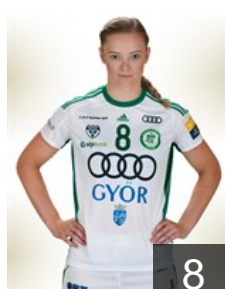

## Fodor Csenge

Position: Left Wing  
Place of birth: Keszthely  
Date of birth: 23.04.1999  
Height: 174 cm

 HUN

## Görbicz Anita

Position: Left Wing  
Place of birth: Veszprem  
Date of birth: 13.05.1983  
Height: 174 cm

 NOR

## Grimsbø Kari Aalvik

Position: Goalkeeper  
Place of birth: Bergen  
Date of birth: 04.01.1985  
Height: 180 cm

 NED

## Groot Cornelia Nycke

Position: Centre Back  
Place of birth: Alkmaar  
Date of birth: 04.05.1988  
Height: 175 cm

 DEN