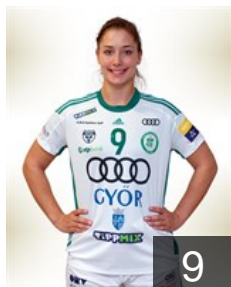

CLUB COMPETITIONS - DELEGATION LIST

Women's European Cup - EHF Champions League 2018/19

WOMEN'S

HUN Györi Audi ETO KC - Players

HUN

Acs Bianka

Position: Line Player
Place of birth: Kapuvár
Date of birth: 09.09.2000
Height: -