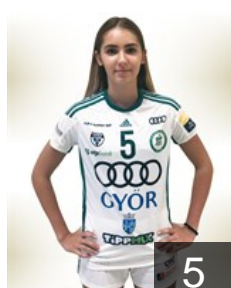

# CLUB COMPETITIONS - DELEGATION LIST

Women's European Cup - EHF Champions League 2018/19

WOMEN'S

 HUN Györi Audi ETO KC - Players

 HUN

**Kellermann Dora**

Position: Centre Back  
Place of birth: Györ  
Date of birth: 07.03.2000  
Height: -

 HUN

**Kiss Eva**

Position: Goalkeeper  
Place of birth: Debrecen  
Date of birth: 10.07.1987  
Height: 189 cm

 CZE

**Knedlikova Jana**

Position: Left Wing  
Place of birth: Praha  
Date of birth: 22.06.1989  
Height: 167 cm

 NOR

**Kristiansen V.**

Position: Left Back  
Place of birth: Stavanger  
Date of birth: 10.07.1990  
Height: 175 cm

 HUN

**Kürthi Laura**

Position: Back  
Place of birth: Györ  
Date of birth: 16.03.2002  
Height: 180 cm

 FRA

**Leynaud A.**

Position: Goalkeeper  
Place of birth: Aubenas  
Date of birth: 02.05.1986  
Height: 178 cm

 NOR

**Mørk Nora**

Position: Right Back  
Place of birth: Oslo  
Date of birth: 05.04.1991  
Height: 167 cm