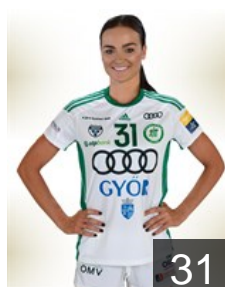

## Amorim Taleska E.

Position: Left Back  
Place of birth: Blumenau  
Date of birth: 23.09.1986  
Height: 186 cm

 HUN

## Bodi Bernadett

Position: Right Wing  
Place of birth: Szeged  
Date of birth: 09.03.1986  
Height: 175 cm

 NOR

## Brattset Kari Skaar

Position: Line Player  
Place of birth: Fredrikstad  
Date of birth: 15.02.1991  
Height: 183 cm

 NED