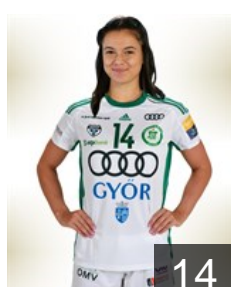

 NOR

**Kristiansen V.**

Position: Left Back  
Place of birth: Stavanger  
Date of birth: 10.07.1990  
Height: 175 cm

 HUN

**Kürthi Laura**

Position: Back  
Place of birth: Györ  
Date of birth: 16.03.2002  
Height: 180 cm

 FRA

**Leynaud A.**

Position: Goalkeeper  
Place of birth: Aubenas  
Date of birth: 02.05.1986  
Height: 178 cm

 NOR

**Mørk Nora**

Position: Right Back  
Place of birth: Oslo  
Date of birth: 05.04.1991  
Height: 167 cm

 NOR

**Oftedal Stine Bredal**

Position: Centre Back  
Place of birth: Oslo  
Date of birth: 25.09.1991  
Height: 168 cm

 HUN

**Pal Tamara**

Position: Centre Back  
Place of birth: Debrecen  
Date of birth: 01.09.2000  
Height: -

 ROU

**Pinte Crina Elena**

Position: Line Player  
Place of birth: Podu Turcului  
Date of birth: 03.04.1990  
Height: 192 cm

 HUN

**Puhalak Szidonia**

Position: Left Wing  
Place of birth: Szeged  
Date of birth: 05.07.1996  
Height: 177 cm