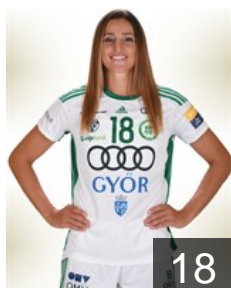

## Acs Bianka

Position: Line Player  
Place of birth: Kapuvár  
Date of birth: 09.09.2000  
Height: -

 HUN

## Afentaler Sara

Position: Right Back  
Place of birth: Siklós  
Date of birth: 08.12.2000  
Height: 180 cm

 BRA

## Amorim Taleska E.

Position: Left Back  
Place of birth: Blumenau  
Date of birth: 23.09.1986  
Height: 186 cm

 HUN

## Bodi Bernadett

Position: Right Wing  
Place of birth: Szeged  
Date of birth: 09.03.1986  
Height: 175 cm

 NOR