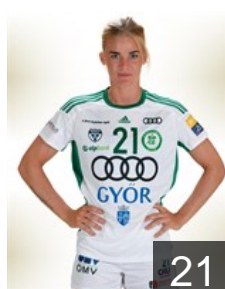

# CLUB COMPETITIONS - DELEGATION LIST

Women's European Cup - EHF Champions League 2018/19

WOMEN'S

 HUN Györi Audi ETO KC - Players

 HUN

**Kellermann Dora**

Position: Centre Back  
Place of birth: Györ  
Date of birth: 07.03.2000  
Height: -

 HUN

**Kiss Eva**

Position: Goalkeeper  
Place of birth: Debrecen  
Date of birth: 10.07.1987  
Height: 189 cm

 CZE

**Knedlikova Jana**

Position: Left Wing  
Place of birth: Praha  
Date of birth: 22.06.1989  
Height: 167 cm

 NOR

**Kristiansen V.**

Position: Left Back  
Place of birth: Stavanger  
Date of birth: 10.07.1990  
Height: 175 cm

 HUN

**Kürthi Laura**

Position: Back  
Place of birth: Györ  
Date of birth: 16.03.2002  
Height: 180 cm