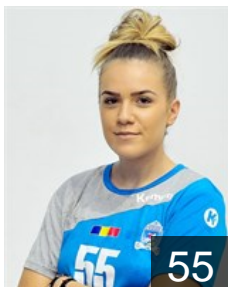

ROU

Selaru Carmen Gabriela

Position: Left Wing
Place of birth: Caracal
Date of birth: 24.09.1991
Height: 170 cm

CRO

Seric Andrea

Position: Line Player
Place of birth: Split
Date of birth: 03.08.1985
Height: 184 cm

ISL

Stanciu Florentina

Position: Goalkeeper
Place of birth: CRAIOVA
Date of birth: 28.07.1982
Height: 184 cm

CLUB COMPETITIONS - DELEGATION LIST

Women's European Cup - EHF Champions League 2018/19

WOMEN'S

 ROU SCM Craiova - Players

 ROU

Stoican Beatrice Lorena

Position: Right Back
Place of birth: CRAIOVA
Date of birth: 29.07.1998
Height: 174 cm

 ROU

Tanasie Ana-Maria

Position: Left Wing
Place of birth: Hunedoara
Date of birth: 06.04.1995
Height: 172 cm