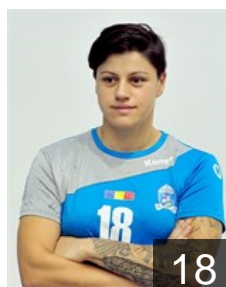

CLUB COMPETITIONS - DELEGATION LIST

Women's European Cup - EHF Champions League 2018/19

WOMEN'S

 ROU SCM Craiova - Players

BRA

Cavaleiro Fachinello D.

Position: Right Back
Place of birth: Santa Rosa, RS
Date of birth: 20.06.1983
Height: 180 cm

ROU

Colac Alexandra Ionela

Position: Left Wing
Place of birth: MOTRU
Date of birth: 19.01.1998
Height: 169 cm

BRA

Costa Mariana

Position: Right Wing
Place of birth: Sao Paulo/SP
Date of birth: 14.10.1992
Height: 170 cm

ROU

Curment Bianca Tomina

Position: Goalkeeper
Place of birth: FILIASI
Date of birth: 12.06.1997
Height: 182 cm

BUL

Dzhukeva Ekaterina

Position: Goalkeeper
Place of birth: Dupnitsa
Date of birth: 08.05.1988
Height: 186 cm

ROU

Ion Maria Valentina

Position: Centre Back
Place of birth: CRAIOVA
Date of birth: 04.05.2002
Height: 175 cm

SRB

Nikolic Zeljka

Position: Right Wing
Place of birth: Priboj
Date of birth: 12.07.1991
Height: 164 cm