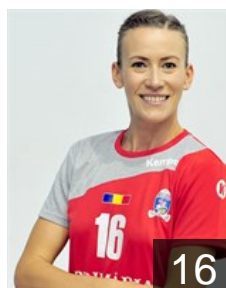

ROU

Ion Maria Valentina

Position: Centre Back
Place of birth: CRAIOVA
Date of birth: 04.05.2002
Height: 175 cm

SRB

Nikolic Zeljka

Position: Right Wing
Place of birth: Priboj
Date of birth: 12.07.1991
Height: 164 cm

ROU

Selaru Carmen Gabriela

Position: Left Wing
Place of birth: Caracal
Date of birth: 24.09.1991
Height: 170 cm

CRO

Seric Andrea

Position: Line Player
Place of birth: Split
Date of birth: 03.08.1985
Height: 184 cm

ISL

Stanciu Florentina

Position: Goalkeeper
Place of birth: CRAIOVA
Date of birth: 28.07.1982
Height: 184 cm

CLUB COMPETITIONS - DELEGATION LIST

Women's European Cup - EHF Champions League 2018/19

WOMEN'S

 ROU SCM Craiova - Players