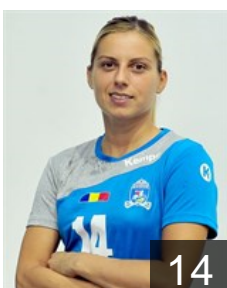

ROU

Colac Alexandra Ionela

Position: Left Wing
Place of birth: MOTRU
Date of birth: 19.01.1998
Height: 169 cm

BRA

Costa Mariana

Position: Right Wing
Place of birth: Sao Paulo/SP
Date of birth: 14.10.1992
Height: 170 cm

ROU

Curment Bianca Tomina

Position: Goalkeeper
Place of birth: FILIASI
Date of birth: 12.06.1997
Height: 182 cm

BUL

Dzhukeva Ekaterina

Position: Goalkeeper
Place of birth: Dupnitsa
Date of birth: 08.05.1988
Height: 186 cm

MKD

Gjeorgjievaska Elena

Position: Right Back
Place of birth: Struga
Date of birth: 27.03.1990
Height: 179 cm

ROU

Ianasi Maria Andreea

Position: Right Back
Place of birth: Tirgu Carbunesti
Date of birth: 02.12.1992
Height: 170 cm

ROU

Ion Maria Valentina

Position: Centre Back
Place of birth: CRAIOVA
Date of birth: 04.05.2002
Height: 175 cm

SRB

Nikolic Zeljka

Position: Right Wing
Place of birth: Priboj
Date of birth: 12.07.1991
Height: 164 cm