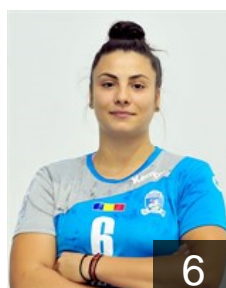

ROU

Ion Maria Valentina

Position: Centre Back
Place of birth: CRAIOVA
Date of birth: 04.05.2002
Height: 175 cm

SRB

Nikolic Zeljka

Position: Right Wing
Place of birth: Priboj
Date of birth: 12.07.1991
Height: 164 cm

ROU

Selaru Carmen Gabriela

Position: Left Wing
Place of birth: Caracal
Date of birth: 24.09.1991
Height: 170 cm

CRO

Seric Andrea

Position: Line Player
Place of birth: Split
Date of birth: 03.08.1985
Height: 184 cm