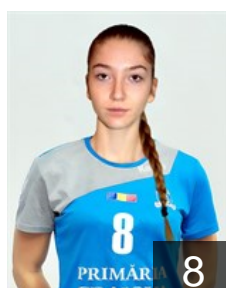

ROU

Curment Bianca Tomina

Position: Goalkeeper
Place of birth: FILIASI
Date of birth: 12.06.1997
Height: 182 cm

BUL

Dzhukeva Ekaterina

Position: Goalkeeper
Place of birth: Dupnitsa
Date of birth: 08.05.1988
Height: 186 cm

MKD

Gjeorgjievaska Elena

Position: Right Back
Place of birth: Struga
Date of birth: 27.03.1990
Height: 179 cm

ROU

Ianasi Maria Andreea

Position: Right Back
Place of birth: Tirgu Carbunesti
Date of birth: 02.12.1992
Height: 170 cm

ROU

Ion Maria Valentina

Position: Centre Back
Place of birth: CRAIOVA
Date of birth: 04.05.2002
Height: 175 cm

SRB

Nikolic Zeljka

Position: Right Wing
Place of birth: Priboj
Date of birth: 12.07.1991
Height: 164 cm

ROU

Selaru Carmen Gabriela

Position: Left Wing
Place of birth: Caracal
Date of birth: 24.09.1991
Height: 170 cm

CRO

Seric Andrea

Position: Line Player
Place of birth: Split
Date of birth: 03.08.1985
Height: 184 cm