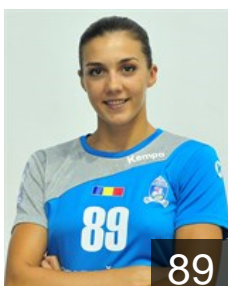

 ROU

Tatar Timea Judita

Position: Line Player
Place of birth: Baia Mare
Date of birth: 28.07.1989
Height: 175 cm

 ROU

Ticu Ana Maria

Position: Centre Back
Place of birth: Rimnicu Vilcea
Date of birth: 23.02.1992
Height: 170 cm

 SRB

Trifunovic Jelena

Position: Right Back
Place of birth: Kraljevo
Date of birth: 04.08.1991
Height: 182 cm

 ROU

Vizitiu Patricia Maria

Position: Right Back
Place of birth: Petrosani
Date of birth: 15.10.1988
Height: 176 cm