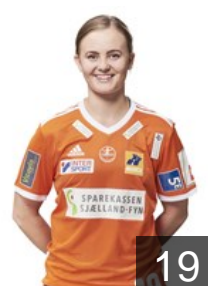

# CLUB COMPETITIONS - DELEGATION LIST

Women's European Cup - EHF Champions League 2018/19

WOMEN'S

DEN Odense Håndbold - Players

DEN

**Bækhøj S.**

Position: Left Wing  
Place of birth: Århus  
Date of birth: 23.03.1996  
Height: 165 cm

NOR

**Bakkerud Ingvild Kristiansen**

Position: Left Back  
Place of birth: Kongsberg  
Date of birth: 09.07.1995  
Height: 184 cm

BRA

**Da Silva Quintino Jessica**

Position: Right Wing  
Place of birth: San Paulo  
Date of birth: 17.04.1991  
Height: 172 cm

DEN

**Hald Sara Trier**

Position: Line Player  
Place of birth: Holstebro  
Date of birth: 04.06.1996  
Height: 175 cm

DEN

**Heindahl K.**

Position: Line Player  
Place of birth: Rudersdal  
Date of birth: 26.03.1992  
Height: 185 cm