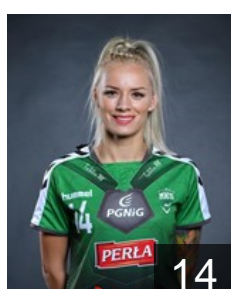

POL

Krolikowska Patrycja

Position: Right Wing
Place of birth: Lodz
Date of birth: 15.05.1992
Height: 160 cm