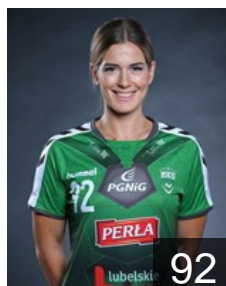

POL

Urtnowska Ewa

Position: Right Back
Place of birth: Gdansk
Date of birth: 18.01.1992
Height: 183 cm

TEAM OFFICIALS

POL

Lis Robert

Date of birth: 10.12.1973