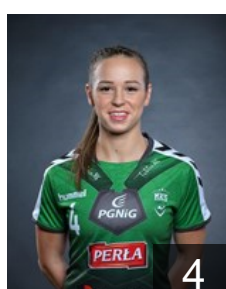

## Januchta Aleksandra

Position: Goalkeeper  
Place of birth: Kielce  
Date of birth: 31.01.1996  
Height: 173 cm

 POL

## Kowalska Agnieszka

Position: Left Wing  
Place of birth: Jelenia Gora  
Date of birth: 17.01.1988  
Height: 171 cm

 POL

## Krolikowska Patrycja

Position: Right Wing  
Place of birth: Lodz  
Date of birth: 15.05.1992  
Height: 160 cm

 POL

## Labuda Aneta

Position: Right Wing  
Place of birth: Zary  
Date of birth: 07.01.1995  
Height: 160 cm

 POL