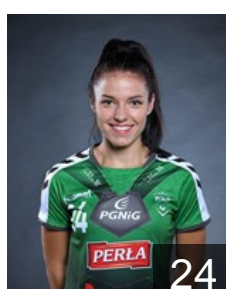

## Matuszczyk Sylwia

Position: Line Player  
Place of birth: Zory  
Date of birth: 11.06.1992  
Height: 172 cm

 DEN

## Moldrup Mia Marie Tarp

Position: Right Back  
Place of birth: ESBJERG  
Date of birth: 06.04.1991  
Height: 180 cm

 BLR

## Nestsiaruk Valiantsina

Position: Centre Back  
Place of birth: Brest  
Date of birth: 30.05.1988  
Height: 170 cm

 POL