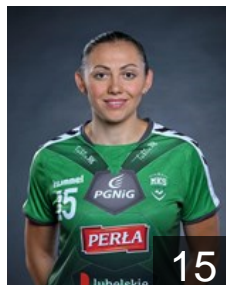

## Nocun Dagmara

Position: Left Wing  
Place of birth: Kolno  
Date of birth: 02.01.1996  
Height: 166 cm

## Rosiak Aleksandra

Position: Left Back  
Place of birth: Lubin  
Date of birth: 07.07.1997  
Height: 177 cm

 POL

## Stasiak Malgorzata

Position: Left Back  
Place of birth: Skwierzyna  
Date of birth: 05.11.1988  
Height: 177 cm

 POL