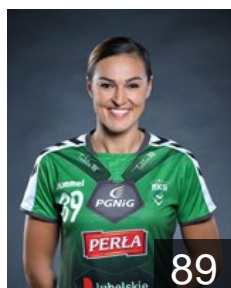

CLUB COMPETITIONS - DELEGATION LIST

Women's European Cup - EHF Champions League 2018/19

WOMEN'S

POL PGE MKS EI-Volt Lublin - Players

POL

Achruk Kinga

Position: Centre Back
Place of birth: Pulawy
Date of birth: 09.01.1989
Height: 181 cm