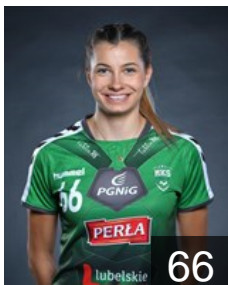

CLUB COMPETITIONS - DELEGATION LIST

Women's European Cup - EHF Champions League 2018/19

WOMEN'S

POL PGE MKS EI-Volt Lublin - Players

POL

Rosiak Aleksandra

Position: Left Back
Place of birth: Lubin
Date of birth: 07.07.1997
Height: 177 cm