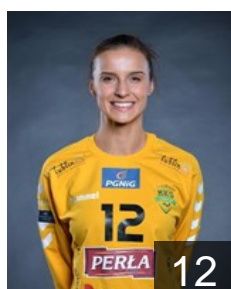

## Achruk Kinga

Position: Centre Back  
Place of birth: Pulawy  
Date of birth: 09.01.1989  
Height: 181 cm

 CRO

## Besen Gabrijela

Position: Goalkeeper  
Place of birth: Zagreb  
Date of birth: 06.12.1994  
Height: 179 cm

 POL

## Gega Marta

Position: Left Back  
Place of birth: Bielawa  
Date of birth: 16.04.1986  
Height: 184 cm

 POL