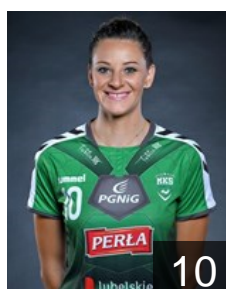

## Achruk Kinga

Position: Centre Back  
Place of birth: Pulawy  
Date of birth: 09.01.1989  
Height: 181 cm

 CRO

## Besen Gabrijela

Position: Goalkeeper  
Place of birth: Zagreb  
Date of birth: 06.12.1994  
Height: 179 cm

 POL

## Gawlik Weronika

Position: Goalkeeper  
Place of birth: Gliwice  
Date of birth: 20.10.1986  
Height: 180 cm

 POL

## Gega Marta

Position: Left Back  
Place of birth: Bielawa  
Date of birth: 16.04.1986  
Height: 184 cm

 POL