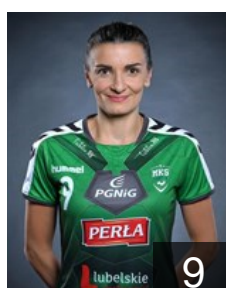

## Gawlik Weronika

Position: Goalkeeper  
Place of birth: Gliwice  
Date of birth: 20.10.1986  
Height: 180 cm

 POL

## Gega Marta

Position: Left Back  
Place of birth: Bielawa  
Date of birth: 16.04.1986  
Height: 184 cm

 POL

## Januchta Aleksandra

Position: Goalkeeper  
Place of birth: Kielce  
Date of birth: 31.01.1996  
Height: 173 cm

 POL