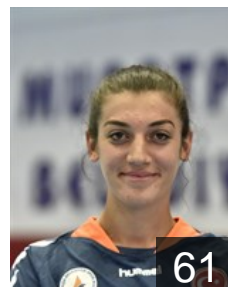

## Durdu Merve

Position: Goalkeeper  
Place of birth: SIVAS  
Date of birth: 15.04.1996  
Height: -

 SRB

## Graovac Kristina

Position: Goalkeeper  
Place of birth: Pirot  
Date of birth: 14.08.1991  
Height: 172 cm

 TUR

## Karaslan Betül

Position: Back  
Place of birth: SEYHAN  
Date of birth: 15.05.2002  
Height: -

 TUR