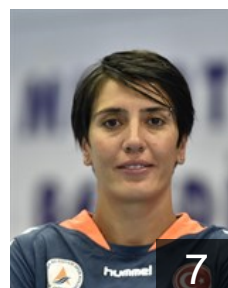

TUR

Özel Yeliz

Position: Back
Place of birth: Ankara
Date of birth: 06.03.1980
Height: 175 cm