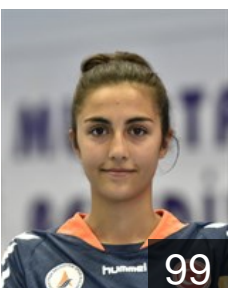

## Graovac Kristina

Position: Goalkeeper  
Place of birth: Pirot  
Date of birth: 14.08.1991  
Height: 172 cm

 TUR

## Karaslan Betül

Position: Back  
Place of birth: SEYHAN  
Date of birth: 15.05.2002  
Height: -

 TUR

## Kilic Eda Nur

Position: Back  
Place of birth: ESKISEHIR  
Date of birth: 30.05.2000  
Height: -

 TUR