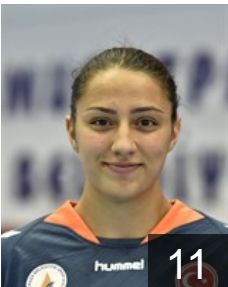

## Akalin Selen

Position: Goalkeeper  
Place of birth: Ankara  
Date of birth: 25.08.1998  
Height: 171 cm

 RUS

## Baranik Valeriia

Position: Line Player  
Place of birth: Syzran  
Date of birth: 17.11.1993  
Height: 181 cm

 TUR

## Birben Ecem

Position: Right Wing  
Place of birth: Ankara  
Date of birth: 05.03.1999  
Height: 174 cm

 TUR