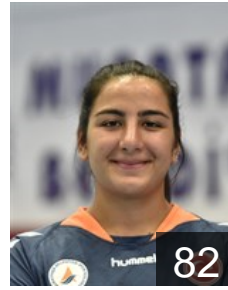

TUR

Akalin Selen

Position: Goalkeeper
Place of birth: Ankara
Date of birth: 25.08.1998
Height: 171 cm