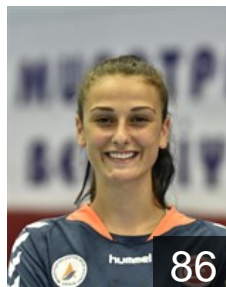

## Özel Yeliz

Position: Back  
Place of birth: Ankara  
Date of birth: 06.03.1980  
Height: 175 cm

# CLUB COMPETITIONS - DELEGATION LIST

Women's European Cup - EHF Champions League 2018/19

WOMEN'S

 TUR Muratpasa Belediyesi SK - Players

 TUR

**Sahin Yasemin**

Position: Left Wing  
Place of birth: Ankara  
Date of birth: 25.06.1988  
Height: 171 cm