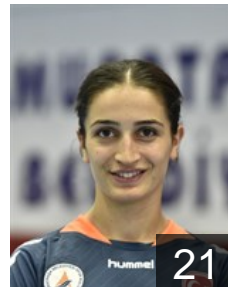

## Baranik Valeriia

Position: Line Player  
Place of birth: Syzran  
Date of birth: 17.11.1993  
Height: 181 cm

 TUR

## Birben Ecem

Position: Right Wing  
Place of birth: Ankara  
Date of birth: 05.03.1999  
Height: 174 cm

 TUR

## Bozdogan Döne Gül

Position: Back  
Place of birth: Ankara  
Date of birth: 03.02.1999  
Height: -

 TUR