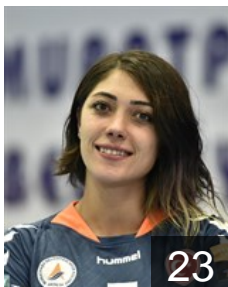

CLUB COMPETITIONS - DELEGATION LIST

Women's European Cup - EHF Champions League 2018/19

WOMEN'S

TUR Muratpasa Belediyesi SK - Players

TUR

Sahin Yasemin

Position: Left Wing
Place of birth: Ankara
Date of birth: 25.06.1988
Height: 171 cm