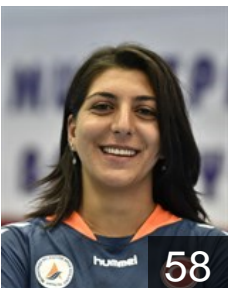

TUR

Durdu Merve

Position: Goalkeeper
Place of birth: SIVAS
Date of birth: 15.04.1996
Height: -