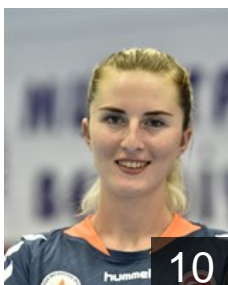

Left Club

TUR

Hosgör Binboga Digidem

Position: Back
Place of birth: Antalya
Date of birth: 02.10.1991
Height: 180 cm

Left Club on 31.07.2018

TEAM OFFICIALS

TUR

Ünsal Birol

Date of birth: 26.02.1963