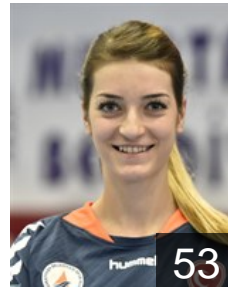

## Akalin Selen

Position: Goalkeeper  
Place of birth: Ankara  
Date of birth: 25.08.1998  
Height: 171 cm

 RUS

## Baranik Valeriia

Position: Line Player  
Place of birth: Syzran  
Date of birth: 17.11.1993  
Height: 181 cm

 TUR