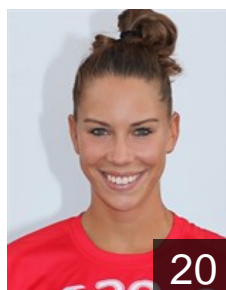

CLUB COMPETITIONS - DELEGATION LIST

Women's European Cup - EHF Champions League 2018/19

WOMEN'S

GER Thüringer HC - Players

GER
Bessert Tyra
Position: Left Wing
Place of birth: Erfurt
Date of birth: 04.05.2002
Height: 173 cm

GER
Bölk Emily
Position: Left Back
Place of birth: Buxtehude
Date of birth: 26.04.1998
Height: 184 cm

GER
Breitschuh Anne
Position: Line Player
Place of birth: Erfurt
Date of birth: 13.08.1988
Height: 179 cm