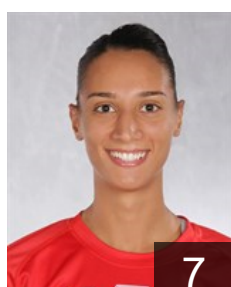

GER

Müller Nina Christin

Position: Centre Back
Place of birth: BREMEN
Date of birth: 14.11.1980
Height: 180 cm

SVK

Popluharova Petra

Position: Left Back
Place of birth: Partizanske
Date of birth: 23.08.1988
Height: 176 cm

GER

Redder Julia

Position: Left Back
Place of birth: Erfurt
Date of birth: 14.09.1998
Height: 176 cm

GER

Rühl Arwen

Position: Left Back
Place of birth: Hamburg
Date of birth: 20.06.2002
Height: 179 cm

MKD

Sazdovska Jovana

Position: Left Wing
Place of birth: Skopje
Date of birth: 27.06.1993
Height: 177 cm

AUT

Scheffknecht Beate

Position: Left Back
Place of birth: Innsbruck
Date of birth: 27.02.1990
Height: -

GER

Schilk Nina

Position: Left Wing
Place of birth: Hamburg
Date of birth: 09.07.1989
Height: 165 cm