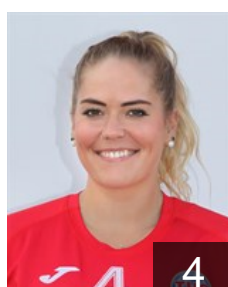

GER

Müller Nina Christin

Position: Centre Back
Place of birth: BREMEN
Date of birth: 14.11.1980
Height: 180 cm

SVK

Popluharova Petra

Position: Left Back
Place of birth: Partizanske
Date of birth: 23.08.1988
Height: 176 cm

GER

Redder Julia

Position: Left Back
Place of birth: Erfurt
Date of birth: 14.09.1998
Height: 176 cm

GER

Rühl Arwen

Position: Left Back
Place of birth: Hamburg
Date of birth: 20.06.2002
Height: 179 cm

MKD

Sazdovska Jovana

Position: Left Wing
Place of birth: Skopje
Date of birth: 27.06.1993
Height: 177 cm

AUT

Scheffknecht Beate

Position: Left Back
Place of birth: Innsbruck
Date of birth: 27.02.1990
Height: -

GER

Schilk Nina

Position: Left Wing
Place of birth: Hamburg
Date of birth: 09.07.1989
Height: 165 cm