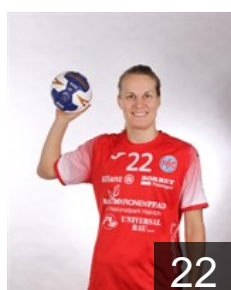

GER

Lang Saskia

Position: Left Back
Place of birth: Lörrach
Date of birth: 19.12.1986
Height: 179 cm

GER

Lorenz Pauline

Position: Centre Back
Place of birth: Bad Langensalza
Date of birth: 21.03.1997
Height: 169 cm

CZE

Luzumova Iveta

Position: Centre Back
Place of birth: Pisek
Date of birth: 03.04.1989
Height: 175 cm

GER

Mazzucco Alexandra

Position: Right Wing
Place of birth: Lauf a.d. Pegnitz
Date of birth: 29.01.1993
Height: 175 cm

GER

Müller Nina Christin

Position: Centre Back
Place of birth: BREMEN
Date of birth: 14.11.1980
Height: 180 cm

SVK

Popluharova Petra

Position: Left Back
Place of birth: Partizanske
Date of birth: 23.08.1988
Height: 176 cm