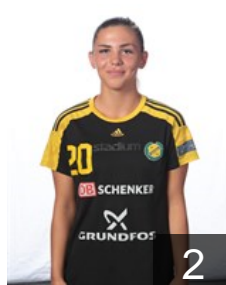

CLUB COMPETITIONS - DELEGATION LIST

Women's European Cup - EHF Champions League 2018/19

WOMEN'S

 SWE IK Sävehof - Players

 SWE

Ahlm Johanna

Position: Centre Back
Place of birth: Göteborg
Date of birth: 03.10.1987
Height: 175 cm

 SWE

Cardell Lina

Position: Right Wing
Place of birth: Skeda
Date of birth: 19.02.2001
Height: -

 SWE

Dano Nina

Position: Right Back
Place of birth: Masthuggs
Date of birth: 12.06.2000
Height: -

 SWE

Einarsson Johanna