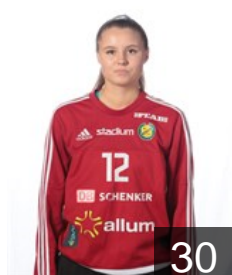

SWE

Lundbäck Amelia

Position: Centre Back
Place of birth: Stensjön
Date of birth: 22.09.1998
Height: 175 cm

SWE

Lundell Nora

Position: Line Player
Place of birth: Johannes
Date of birth: 24.04.2000
Height: -

SWE

Örtorp Hanna

Position: Left Wing
Place of birth: Göteborg
Date of birth: 20.12.1997
Height: 163 cm

SWE

Olsson Tilda

Position: Left Back
Place of birth: Mölndal
Date of birth: 15.03.1996
Height: 177 cm

SWE

Petterson Linnea

Position: Left Back
Place of birth: Kiruna
Date of birth: 28.07.1995
Height: 181 cm

SWE

Rundcrantz Louise

Position: Left Wing
Place of birth: Partille
Date of birth: 05.03.2000
Height: -

SWE

Sällström Cajsa

Position: Left Back
Place of birth: Fors
Date of birth: 19.02.2001
Height: -

Left Club

SWE

Eriksson Emilia

Position: Goalkeeper
Place of birth: Ålidhem
Date of birth: 26.05.2000
Height: 182 cm