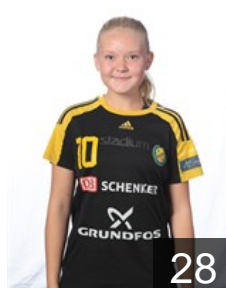

 SWE

Cardell Lina

Position: Right Wing
Place of birth: Skeda
Date of birth: 19.02.2001
Height: -

 SWE

Dano Nina

Position: Right Back
Place of birth: Masthuggs
Date of birth: 12.06.2000
Height: -

 SWE

Einarsson Johanna

Position: Right Wing
Place of birth: Nödinge
Date of birth: 22.05.2001
Height: 165 cm

 SWE

Ekenman-Fernis Emma

Position: Right Wing
Place of birth: Stockholm
Date of birth: 24.07.1996
Height: 172 cm

 DEN

Elm Christina

Position: Goalkeeper
Place of birth: Greve
Date of birth: 16.06.1995
Height: 187 cm

 SWE

Forsberg Johanna

Position: Line Player
Place of birth: Göteborg
Date of birth: 16.10.1995
Height: -

 SWE

Frykmer Ella