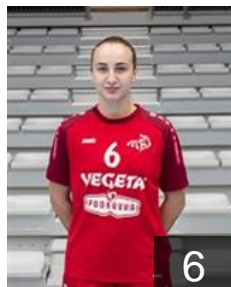

 CRO

Milosavljevic Dejana

Position: Right Back
Place of birth: Pozega
Date of birth: 23.11.1994
Height: 173 cm

 CRO

Milosevic Selena

Position: Centre Back
Place of birth: PULA
Date of birth: 09.06.1989
Height: 176 cm

 CRO

Petika Tena

Position: Left Back
Place of birth: KOPRIVNICA
Date of birth: 16.06.2000
Height: -

CLUB COMPETITIONS - DELEGATION LIST

Women's European Cup - EHF Champions League 2018/19

WOMEN'S

CRO HC Podravka - Players

CRO

Popovic Elena

Position: Line Player
Place of birth: KOPRIVNICA
Date of birth: 29.05.2000
Height: -

SRB

Risovic Jovana

Position: Goalkeeper
Place of birth: Beograd
Date of birth: 07.10.1993
Height: 171 cm

CRO

Tucakovic Antonia

Position: Goalkeeper
Place of birth: Split
Date of birth: 09.05.1992
Height: 172 cm

CRO

Turk Ana

Position: Right Wing
Place of birth: Jakarta
Date of birth: 29.06.1989
Height: 169 cm

BLR