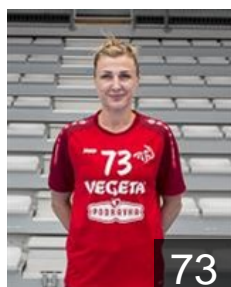

 CRO

Milosavljevic Dejana

Position: Right Back
Place of birth: Pozega
Date of birth: 23.11.1994
Height: 173 cm

 CRO

Milosevic Selena

Position: Centre Back
Place of birth: PULA
Date of birth: 09.06.1989
Height: 176 cm

CRO

Popovic Elena

Position: Line Player
Place of birth: KOPRIVNICA
Date of birth: 29.05.2000
Height: -

SRB

Risovic Jovana

Position: Goalkeeper
Place of birth: Beograd
Date of birth: 07.10.1993
Height: 171 cm

CRO

Tucakovic Antonia

Position: Goalkeeper
Place of birth: Split
Date of birth: 09.05.1992
Height: 172 cm

CRO

Turk Ana

Position: Right Wing
Place of birth: Jakarta
Date of birth: 29.06.1989
Height: 169 cm

BLR

Yezhykava Karyna

Position: Right Back
Place of birth: Babruysk
Date of birth: 07.08.1990
Height: 180 cm

CRO

Zdravec Nikolina

Position: Right Wing
Place of birth: CAKOVEC
Date of birth: 02.09.1997
Height: 168 cm