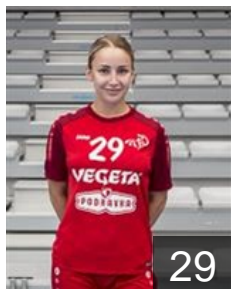

CLUB COMPETITIONS - DELEGATION LIST

Women's European Cup - EHF Champions League 2018/19

WOMEN'S

 CRO HC Podravka - Players

 RUS

Chigirinova Natalia

Position: Centre Back
Place of birth: Togliatti
Date of birth: 20.07.1993
Height: 171 cm

 CRO

Debelic Ana

Position: Line Player
Place of birth: Rijeka
Date of birth: 09.01.1994
Height: 182 cm

 CRO

Dzono Dragica

Position: Line Player
Place of birth: Mostar
Date of birth: 24.05.1987
Height: 186 cm

 CRO

Ecimovic Magdalena

Position: Goalkeeper
Place of birth: SPLIT
Date of birth: 24.07.1998
Height: 181 cm

 CRO

Franusic Lea

Position: Right Back
Place of birth: DUBROVNIK
Date of birth: 07.09.2000
Height: -

 SVK

Holesova Maria

Position: Left Wing
Place of birth: Zilina
Date of birth: 24.04.1993
Height: 163 cm

 RUS

Ikhneva Alena

Position: Left Back
Place of birth: Novotroïtsk
Date of birth: 30.07.1995
Height: 183 cm