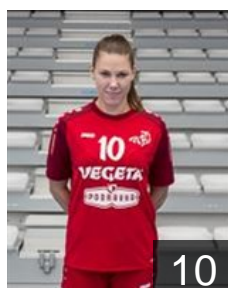

 SVK

Holesova Maria

Position: Left Wing
Place of birth: Zilina
Date of birth: 24.04.1993
Height: 163 cm

 RUS

Ikhneva Alena

Position: Left Back
Place of birth: Novotroïtsk
Date of birth: 30.07.1995
Height: 183 cm

 CRO

Jandrasic Lucija

Position: Centre Back
Place of birth: KOPRIVNICA
Date of birth: 01.11.2000
Height: -

 CRO

Karlovcan Korina

Position: Left Wing
Place of birth: ZAGREB
Date of birth: 18.10.1998
Height: 168 cm

 CRO

Milosavljevic Dejana

Position: Right Back
Place of birth: Pozega
Date of birth: 23.11.1994
Height: 173 cm

 CRO

Milosevic Selena

Position: Centre Back
Place of birth: PULA
Date of birth: 09.06.1989
Height: 176 cm