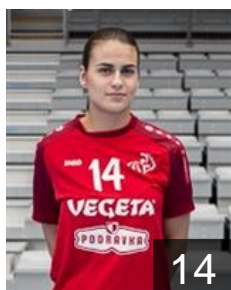

 CRO

Debelic Ana

Position: Line Player
Place of birth: Rijeka
Date of birth: 09.01.1994
Height: 182 cm

 CRO

Dzono Dragica

Position: Line Player
Place of birth: Mostar
Date of birth: 24.05.1987
Height: 186 cm

 CRO

Ecimovic Magdalena

Position: Goalkeeper
Place of birth: SPLIT
Date of birth: 24.07.1998
Height: 181 cm

 CRO

Franusic Lea

Position: Right Back
Place of birth: DUBROVNIK
Date of birth: 07.09.2000
Height: -

 SVK

Holesova Maria

Position: Left Wing
Place of birth: Zilina
Date of birth: 24.04.1993
Height: 163 cm

 RUS

Ikhneva Alena

Position: Left Back
Place of birth: Novotroïtsk
Date of birth: 30.07.1995
Height: 183 cm