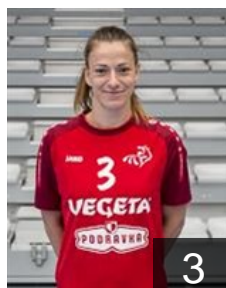

 CRO

Milosavljevic Dejana

Position: Right Back
Place of birth: Pozega
Date of birth: 23.11.1994
Height: 173 cm

 CRO

Milosevic Selena

Position: Centre Back
Place of birth: PULA
Date of birth: 09.06.1989
Height: 176 cm

 CRO

Petika Tena

Position: Left Back
Place of birth: KOPRIVNICA
Date of birth: 16.06.2000
Height: -

CLUB COMPETITIONS - DELEGATION LIST

Women's European Cup - EHF Champions League 2018/19

WOMEN'S

CRO HC Podravka - Players

CRO

Popovic Elena

Position: Line Player
Place of birth: KOPRIVNICA
Date of birth: 29.05.2000
Height: -

SRB

Risovic Jovana

Position: Goalkeeper
Place of birth: Beograd
Date of birth: 07.10.1993
Height: 171 cm

CRO

Tucakovic Antonia

Position: Goalkeeper
Place of birth: Split
Date of birth: 09.05.1992
Height: 172 cm

CRO

Turk Ana

Position: Right Wing
Place of birth: Jakarta
Date of birth: 29.06.1989
Height: 169 cm

BLR