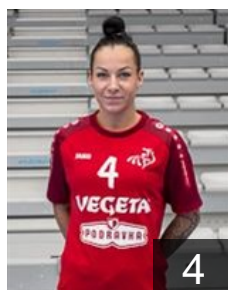

 CRO

Debelic Ana

Position: Line Player
Place of birth: Rijeka
Date of birth: 09.01.1994
Height: 182 cm

 CRO

Dzono Dragica

Position: Line Player
Place of birth: Mostar
Date of birth: 24.05.1987
Height: 186 cm

 CRO

Ecimovic Magdalena

Position: Goalkeeper
Place of birth: SPLIT
Date of birth: 24.07.1998
Height: 181 cm

 CRO

Franusic Lea

Position: Right Back
Place of birth: DUBROVNIK
Date of birth: 07.09.2000
Height: -

 SVK

Holesova Maria

Position: Left Wing
Place of birth: Zilina
Date of birth: 24.04.1993
Height: 163 cm

 RUS

Ikhneva Alena

Position: Left Back
Place of birth: Novotroïtsk
Date of birth: 30.07.1995
Height: 183 cm

 CRO

Milosavljevic Dejana

Position: Right Back
Place of birth: Pozega
Date of birth: 23.11.1994
Height: 173 cm

 CRO

Milosevic Selena

Position: Centre Back
Place of birth: PULA
Date of birth: 09.06.1989
Height: 176 cm