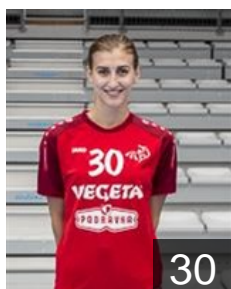

 CRO

Debelic Ana

Position: Line Player
Place of birth: Rijeka
Date of birth: 09.01.1994
Height: 182 cm

 CRO

Dzono Dragica

Position: Line Player
Place of birth: Mostar
Date of birth: 24.05.1987
Height: 186 cm

 CRO

Ecimovic Magdalena

Position: Goalkeeper
Place of birth: SPLIT
Date of birth: 24.07.1998
Height: 181 cm

 CRO

Franusic Lea

Position: Right Back
Place of birth: DUBROVNIK
Date of birth: 07.09.2000
Height: -

 SVK

Holesova Maria

Position: Left Wing
Place of birth: Zilina
Date of birth: 24.04.1993
Height: 163 cm

 RUS

Ikhneva Alena

Position: Left Back
Place of birth: Novotroïtsk
Date of birth: 30.07.1995
Height: 183 cm

 CRO

Milosavljevic Dejana

Position: Right Back
Place of birth: Pozega
Date of birth: 23.11.1994
Height: 173 cm

 CRO

Milosevic Selena

Position: Centre Back
Place of birth: PULA
Date of birth: 09.06.1989
Height: 176 cm