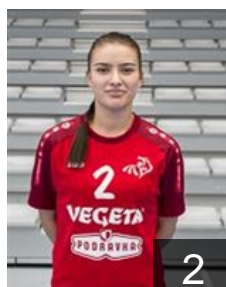

CRO

Popovic Elena

Position: Line Player
Place of birth: KOPRIVNICA
Date of birth: 29.05.2000
Height: -

SRB

Risovic Jovana

Position: Goalkeeper
Place of birth: Beograd
Date of birth: 07.10.1993
Height: 171 cm

CRO

Tucakovic Antonia

Position: Goalkeeper
Place of birth: Split
Date of birth: 09.05.1992
Height: 172 cm

CRO

Turk Ana

Position: Right Wing
Place of birth: Jakarta
Date of birth: 29.06.1989
Height: 169 cm

BLR

Yezhykava Karyna

Position: Right Back
Place of birth: Babruysk
Date of birth: 07.08.1990
Height: 180 cm

CRO

Zdravec Nikolina

Position: Right Wing
Place of birth: CAKOVEC
Date of birth: 02.09.1997
Height: 168 cm