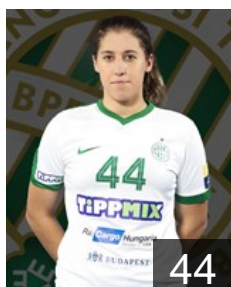

## Csatlos Csenge

Position: Goalkeeper  
Place of birth: Budapest  
Date of birth: 01.10.2002  
Height: 177 cm

 HUN

## Faluvegi Dorottya

Position: Right Wing  
Place of birth: Budapest  
Date of birth: 31.03.1998  
Height: 170 cm

 HUN

## Farkas Kata

Position: Right Back  
Place of birth: Szeged  
Date of birth: 28.09.1999  
Height: 180 cm

 HUN