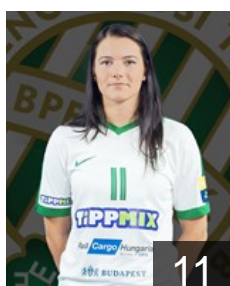

HUN

Nagy Livia

Position: Line Player
Place of birth: Budapest
Date of birth: 28.02.1999
Height: 179 cm