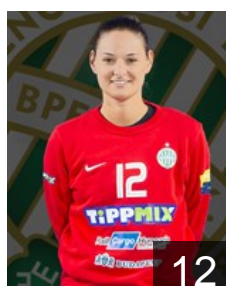

HUN

Szikora Melinda

Position: Goalkeeper
Place of birth: Kiskunhalas
Date of birth: 19.11.1988
Height: 175 cm