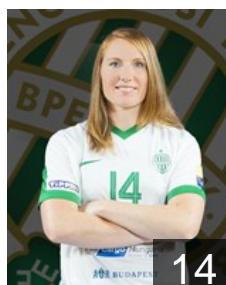

HUN

Meszaros Rea Reka

Position: Line Player
Place of birth: Vac
Date of birth: 14.04.1994
Height: 172 cm