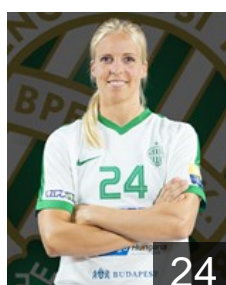

## Nagy Livia

Position: Line Player  
Place of birth: Budapest  
Date of birth: 28.02.1999  
Height: 179 cm

 ESP

## Pena Abaurrea Nerea

Position: Centre Back  
Place of birth: Pamplona  
Date of birth: 13.12.1989  
Height: 175 cm

 HUN

## Schatzl Nadine

Position: Left Wing  
Place of birth: München  
Date of birth: 19.11.1993  
Height: 173 cm

 NED