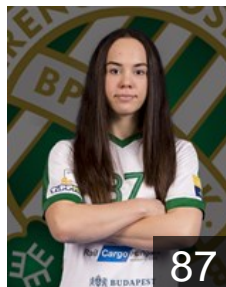

HUN

Zsiboras Luca

Position: Line Player

Place of birth:

Date of birth: 21.05.2001

Height: -

TEAM OFFICIALS

HUN

Elek Gabor

Date of birth: 05.11.1970