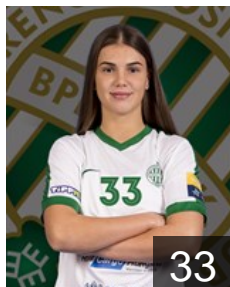

## Szikora Melinda

Position: Goalkeeper  
Place of birth: Kiskunhalas  
Date of birth: 19.11.1988  
Height: 175 cm

# CLUB COMPETITIONS - DELEGATION LIST

Women's European Cup - EHF Champions League 2018/19

WOMEN'S

 HUN *FTC-Rail Cargo Hungaria - Players*

---

 HUN

**Tóth Nikolett**

Position: Centre Back