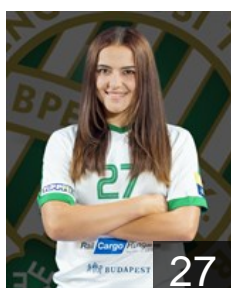

## Farkas Kata

Position: Right Back  
Place of birth: Szeged  
Date of birth: 28.09.1999  
Height: 180 cm

 HUN

## Györfi Dora

Position: Right Back  
Place of birth: Debrecen  
Date of birth: 23.09.2001  
Height: -

 HUN

## Hadfi Gréta

Position: Goalkeeper  
Place of birth: Salgótarján  
Date of birth: 28.09.2001  
Height: 174 cm

 HUN