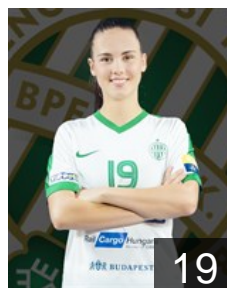

## Biro Blanka

Position: Goalkeeper  
Place of birth: Vac  
Date of birth: 22.09.1994  
Height: 185 cm

 HUN

## Csatlos Csenge

Position: Goalkeeper  
Place of birth: Budapest  
Date of birth: 01.10.2002  
Height: 177 cm

 HUN

## Faluvegi Dorottya

Position: Right Wing  
Place of birth: Budapest  
Date of birth: 31.03.1998  
Height: 170 cm

 HUN

## Farkas Kata

Position: Right Back  
Place of birth: Szeged  
Date of birth: 28.09.1999  
Height: 180 cm

 HUN