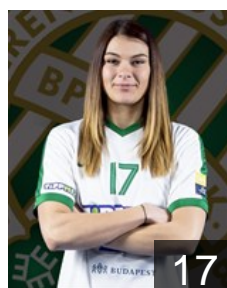

HUN

Horvath Dora

Position: Left Back
Place of birth: -
Date of birth: 23.12.1993
Height: -