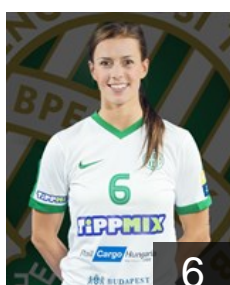

## Nagy Livia

Position: Line Player  
Place of birth: Budapest  
Date of birth: 28.02.1999  
Height: 179 cm

 ESP

## Pena Abaurrea Nerea

Position: Centre Back  
Place of birth: Pamplona  
Date of birth: 13.12.1989  
Height: 175 cm

 HUN