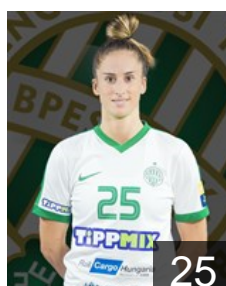

## Meszaros Rea Reka

Position: Line Player  
Place of birth: Vac  
Date of birth: 14.04.1994  
Height: 172 cm

 HUN

## Nagy Livia

Position: Line Player  
Place of birth: Budapest  
Date of birth: 28.02.1999  
Height: 179 cm

 ESP