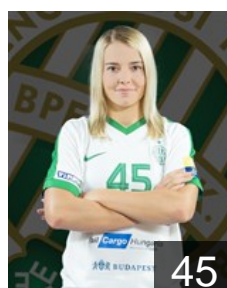

## Györfi Dora

Position: Right Back  
Place of birth: Debrecen  
Date of birth: 23.09.2001  
Height: -

 HUN

## Hadfi Gréta

Position: Goalkeeper  
Place of birth: Salgótarján  
Date of birth: 28.09.2001  
Height: 174 cm

 HUN

## Hafra Luca

Position: Left Wing  
Place of birth: Budapest  
Date of birth: 27.02.2001  
Height: -

 HUN