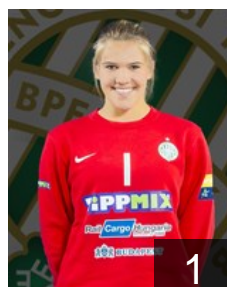

## Faluvegi Dorottya

Position: Right Wing  
Place of birth: Budapest  
Date of birth: 31.03.1998  
Height: 170 cm

 HUN

## Farkas Kata

Position: Right Back  
Place of birth: Szeged  
Date of birth: 28.09.1999  
Height: 180 cm

 HUN

## Györfi Dora

Position: Right Back  
Place of birth: Debrecen  
Date of birth: 23.09.2001  
Height: -

 HUN