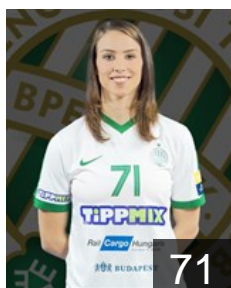

## Hafra Noemi

Position: Left Back  
Place of birth: Cegléd  
Date of birth: 05.10.1998  
Height: 180 cm

 HUN

## Hornyak Dora

Position: Right Back  
Place of birth: Debrecen  
Date of birth: 24.01.1992  
Height: 176 cm

 HUN

## Horvath Dora

Position: Left Back  
Place of birth: -  
Date of birth: 23.12.1993  
Height: -

 MNE