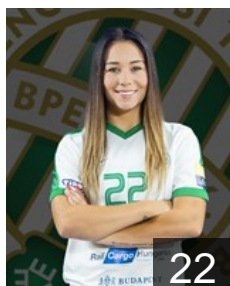

HUN

Lukacs Viktoria

Position: Right Wing
Place of birth: Budapest
Date of birth: 31.10.1995
Height: 165 cm