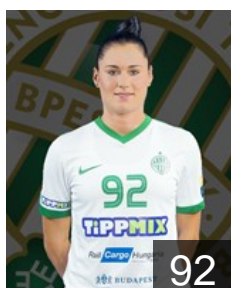

HUN

Hornyak Dora

Position: Right Back
Place of birth: Debrecen
Date of birth: 24.01.1992
Height: 176 cm