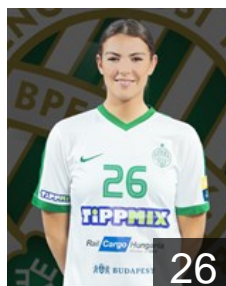

MNE

Malovic Djurdjina

Position: Right Back
Place of birth: Niksic
Date of birth: 05.05.1996
Height: 182 cm