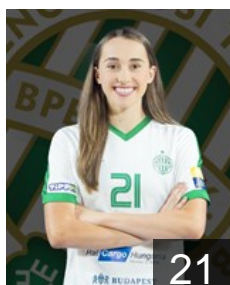

## Lukacs Viktoria

Position: Right Wing  
Place of birth: Budapest  
Date of birth: 31.10.1995  
Height: 165 cm

 MNE

## Malovic Djurdjina

Position: Right Back  
Place of birth: Niksic  
Date of birth: 05.05.1996  
Height: 182 cm

 HUN