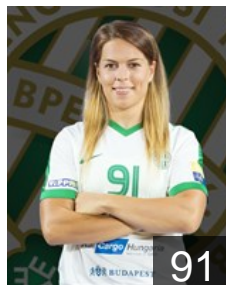

## Klivinyi Kinga

Position: Left Back  
Place of birth: Budapest  
Date of birth: 31.03.1992  
Height: 175 cm

# CLUB COMPETITIONS - DELEGATION LIST

Women's European Cup - EHF Champions League 2018/19

WOMEN'S

 HUN FTC-Rail Cargo Hungaria - Players

 HUN

## Klujber Katrin Gitta

Position: Right Back  
Place of birth: Dunaújváros  
Date of birth: 21.04.1999  
Height: 170 cm

 HUN