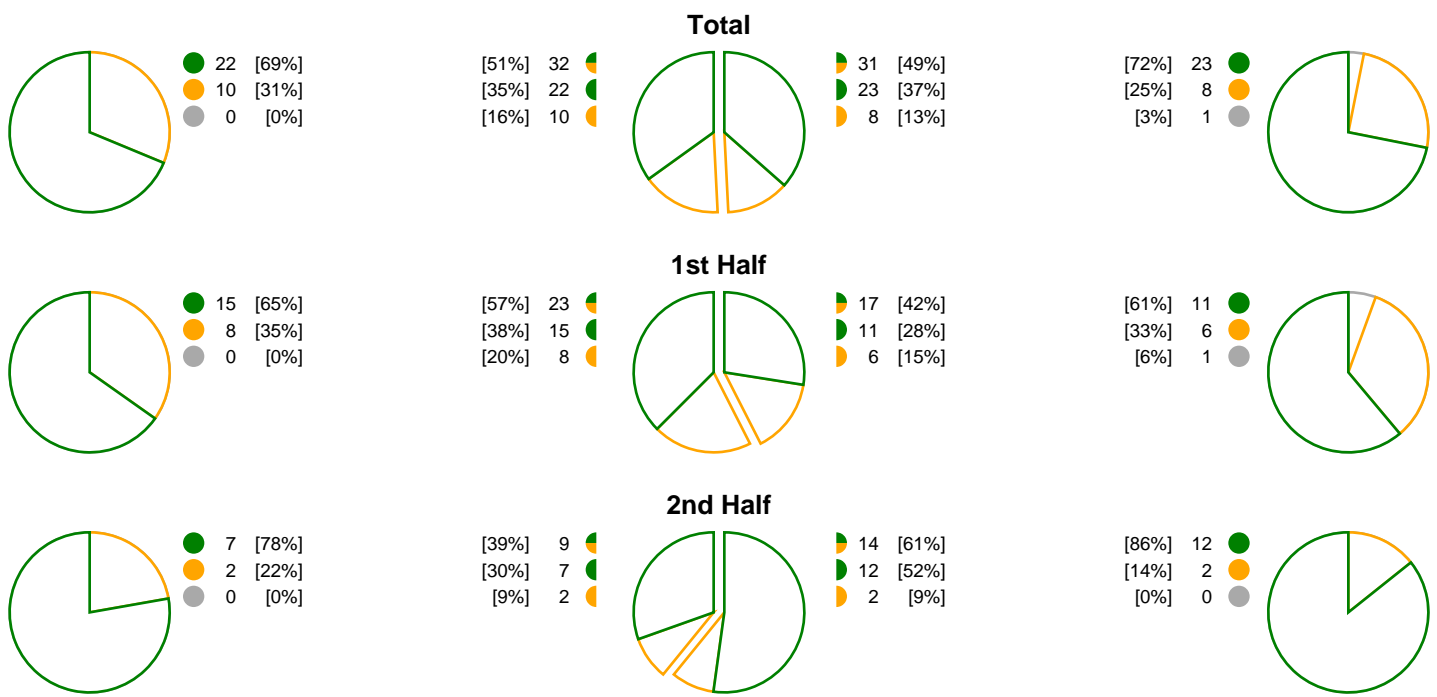

Kastamonu Belediyesi GSK (TUR)			(ROU) SCM Craiova			
Total	1st half	2nd half		2nd half	1st half	Total
22	15	7	Goals	12	11	23
4	1	3	7m Goals	3	3	6
0	0	0	Fast Break Goals	0	0	0
32	23	9	Shots	14	18	32
5	2	3	7M Shots	4	3	7
69%	65%	78%	Shot Percentage	86%	61%	72%
69%	65%	78%	Attack Percentage	86%	61%	72%
3	2	1	Yellow Cards	0	3	3
4	2	2	2 min. Suspension	1	1	2
0	0	0	Red Cards	0	0	0
0	0	0	Turnovers	0	0	0
0	0	0	Rule Technical Fouls	0	0	0
2	1	1	Team Timeouts	0	1	1