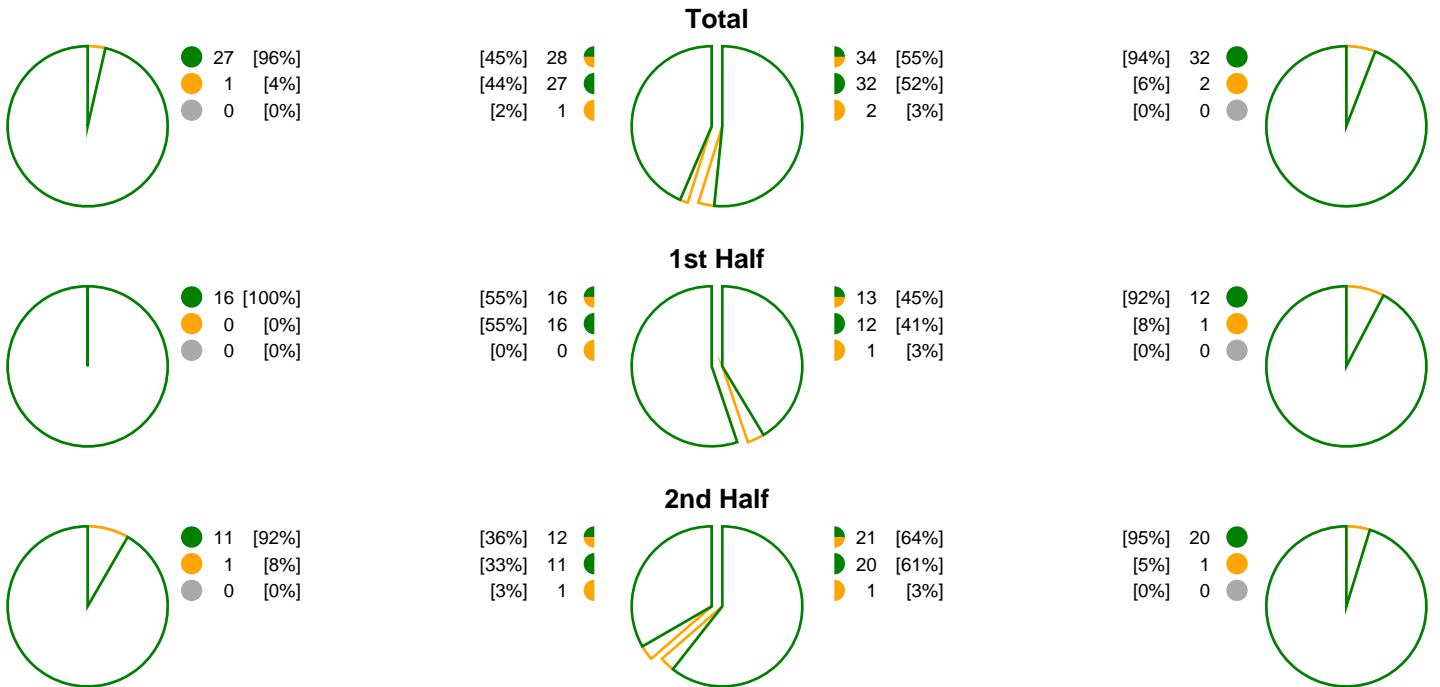

TEAM

TOTALS	32	34	94	0	6/6	0/1 26/27	2	5
---------------	-----------	-----------	-----------	----------	------------	------------------	----------	----------

ONLINE STATISTICS

2018 EUROPEAN CUP EHF CUP GROUP PHASE

TEAM STATISTICS

Lugi HF (SWE)			(GER) Füchse Berlin			
Total	1st half	2nd half	2nd half	1st half	Total	
27	16	11	Goals	20	12	32
3	0	3	7m Goals	2	4	6
0	0	0	Fast Break Goals	0	0	0
28	16	12	Shots	21	13	34
4	0	4	7M Shots	2	4	6
96%	100%	92%	Shot Percentage	95%	92%	94%
96%	100%	92%	Attack Percentage	95%	92%	94%
3	3	0	Yellow Cards	1	1	2
3	1	2	2 min. Suspension	2	3	5
0	0	0	Red Cards	0	0	0
0	0	0	Turnovers	0	0	0
0	0	0	Rule Technical Fouls	0	0	0
3	1	2	Team Timeouts	0	2	2

ONLINE STATISTICS
2018 EUROPEAN CUP EHF CUP GROUP PHASE
PLAY-BY-PLAY 1ST HALF

Lugi HF (SWE)		(GER) Füchse Berlin	
		00:51	7m Goal by Nr. 18 0 : 1
1 : 1	Goal by Nr. 11	02:00	
		03:14	Goal by Nr. 18 1 : 2
2 : 2	Goal by Nr. 19	03:58	
		06:07	Goal by Nr. 23 2 : 3
3 : 3	Goal by Nr. 10	06:44	
4 : 3	Goal by Nr. 11	07:52	
	Yellow card to Nr. 11	08:28	
		08:28	7m Goal by Nr. 18 4 : 4
5 : 4	Goal by Nr. 4	09:29	
	Yellow card to Nr. 2	10:18	
6 : 4	Goal by Nr. 10	10:49	
		11:02	Team Timeout
		11:08	Goal by Nr. 35 6 : 5
7 : 5	Goal by Nr. 2	12:09	
8 : 5	Goal by Nr. 7	13:58	
9 : 5	Goal by Nr. 15	14:13	
		15:30	Yellow card to Nr. 23
10 : 5	Goal by Nr. 4	15:47	
		16:19	Goal by Nr. 23 10 : 6
11 : 6	Goal by Nr. 18	16:48	
		17:37	2 minutes suspension to Nr. 77
12 : 6	Goal by Nr. 2	19:10	
	Yellow card to Nr. 14	19:45	
		20:41	2 minutes suspension to Nr. 77
13 : 6	Goal by Nr. 11	20:54	
		21:03	Team Timeout
		22:08	7m Goal by Nr. 18 13 : 7
14 : 7	Goal by Nr. 10	22:32	
		23:36	Goal by Nr. 21 14 : 8
		24:33	Goal by Nr. 18 14 : 9
		25:45	7m Goal by Nr. 18 14 : 10
15 : 10	Goal by Nr. 10	26:29	
	2 minutes suspension to Nr. 7	26:56	
		27:06	Goal by Nr. 18 15 : 11
		27:54	2 minutes suspension to Nr. 35
	Team Timeout	28:24	
		29:10	Goal by Nr. 71 15 : 12
16 : 12	Goal by Nr. 18	30:00	