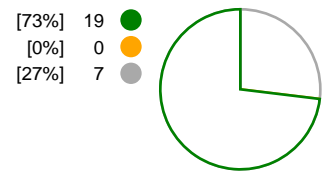

IK Sävehof (SWE)			(FRA) Nantes Loire Atlantique HB			
Total	1st half	2nd half		2nd half	1st half	Total
23	9	14	Goals	17	19	36
2	2	0	7m Goals	3	2	5
0	0	0	Fast Break Goals	0	0	0
52	26	26	Shots	28	26	54
2	2	0	7M Shots	3	2	5
44%	35%	54%	Shot Percentage	61%	73%	67%
37%	28%	45%	Attack Percentage	38%	54%	45%
3	3	0	Yellow Cards	0	2	2
3	1	2	2 min. Suspension	0	1	1
0	0	0	Red Cards	0	0	0
7	3	4	Turnovers	10	5	15
4	3	1	Rule Technical Fouls	7	4	11
3	2	1	Team Timeouts	1	0	1