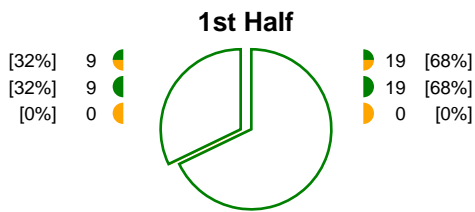

IK Sävehof (SWE)			(FRA) Nantes Loire Atlantique HB			
Total	1st half	2nd half		2nd half	1st half	Total
23	9	14	Goals	17	19	36
2	2	0	7m Goals	3	2	5
0	0	0	Fast Break Goals	0	0	0
52	26	26	Shots	28	26	54
2	2	0	7M Shots	3	2	5
44%	35%	54%	Shot Percentage	61%	73%	67%
37%	28%	45%	Attack Percentage	38%	54%	45%
3	3	0	Yellow Cards	0	2	2
3	1	2	2 min. Suspension	0	1	1
0	0	0	Red Cards	0	0	0
7	3	4	Turnovers	10	5	15
4	3	1	Rule Technical Fouls	7	4	11
3	2	1	Team Timeouts	1	0	1