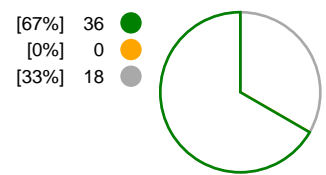

IK Sävehof (SWE)			(FRA) Nantes Loire Atlantique HB			
Total	1st half	2nd half		2nd half	1st half	Total
23	9	14	Goals	17	19	36
2	2	0	7m Goals	3	2	5
0	0	0	Fast Break Goals	0	0	0
52	26	26	Shots	28	26	54
2	2	0	7M Shots	3	2	5
44%	35%	54%	Shot Percentage	61%	73%	67%
37%	28%	45%	Attack Percentage	38%	54%	45%
3	3	0	Yellow Cards	0	2	2
3	1	2	2 min. Suspension	0	1	1
0	0	0	Red Cards	0	0	0
7	3	4	Turnovers	10	5	15
4	3	1	Rule Technical Fouls	7	4	11
3	2	1	Team Timeouts	1	0	1