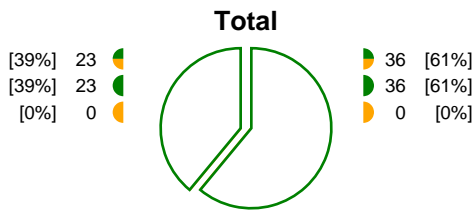

IK Sävehof (SWE)			(FRA) Nantes Loire Atlantique HB			
Total	1st half	2nd half		2nd half	1st half	Total
23	9	14	Goals	17	19	36
2	2	0	7m Goals	3	2	5
0	0	0	Fast Break Goals	0	0	0
52	26	26	Shots	28	26	54
2	2	0	7M Shots	3	2	5
44%	35%	54%	Shot Percentage	61%	73%	67%
37%	28%	45%	Attack Percentage	38%	54%	45%
3	3	0	Yellow Cards	0	2	2
3	1	2	2 min. Suspension	0	1	1
0	0	0	Red Cards	0	0	0
7	3	4	Turnovers	10	5	15
4	3	1	Rule Technical Fouls	7	4	11
3	2	1	Team Timeouts	1	0	1