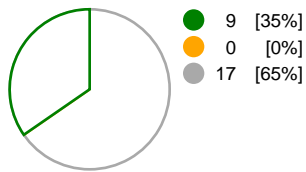

IK Sävehof (SWE)			(FRA) Nantes Loire Atlantique HB			
Total	1st half	2nd half		2nd half	1st half	Total
23	9	14	Goals	17	19	36
2	2	0	7m Goals	3	2	5
0	0	0	Fast Break Goals	0	0	0
52	26	26	Shots	28	26	54
2	2	0	7M Shots	3	2	5
44%	35%	54%	Shot Percentage	61%	73%	67%
37%	28%	45%	Attack Percentage	38%	54%	45%
3	3	0	Yellow Cards	0	2	2
3	1	2	2 min. Suspension	0	1	1
0	0	0	Red Cards	0	0	0
7	3	4	Turnovers	10	5	15
4	3	1	Rule Technical Fouls	7	4	11
3	2	1	Team Timeouts	1	0	1