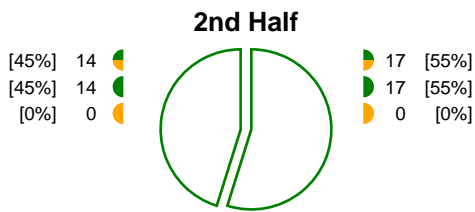

IK Sävehof (SWE)			(FRA) Nantes Loire Atlantique HB			
Total	1st half	2nd half		2nd half	1st half	Total
23	9	14	Goals	17	19	36
2	2	0	7m Goals	3	2	5
0	0	0	Fast Break Goals	0	0	0
52	26	26	Shots	28	26	54
2	2	0	7M Shots	3	2	5
44%	35%	54%	Shot Percentage	61%	73%	67%
37%	28%	45%	Attack Percentage	38%	54%	45%
3	3	0	Yellow Cards	0	2	2
3	1	2	2 min. Suspension	0	1	1
0	0	0	Red Cards	0	0	0
7	3	4	Turnovers	10	5	15
4	3	1	Rule Technical Fouls	7	4	11
3	2	1	Team Timeouts	1	0	1