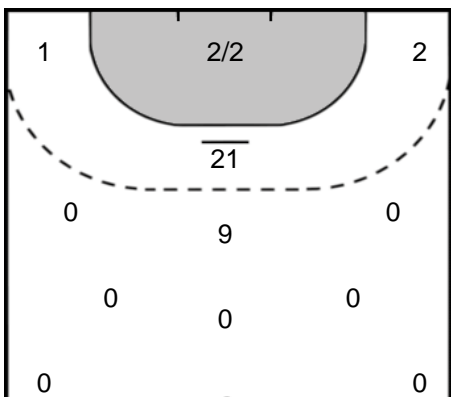

Team Statistics Attack

DVSC Schaeffler (HUN)

TSV Bayer 04 - Werkselfen (GER)