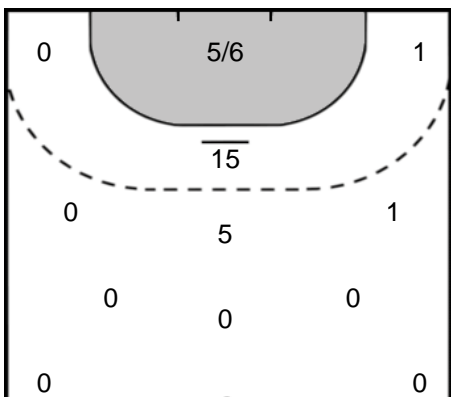

Goalkeeper Statistics

DVSC Schaeffler (HUN)