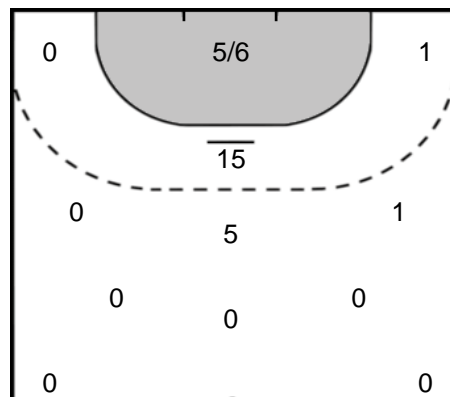

Team Statistics Attack

DVSC Schaeffler (HUN)

TSV Bayer 04 - Werkselfen (GER)