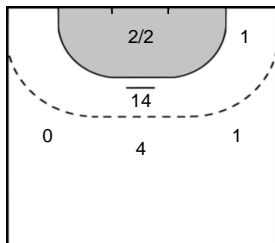

16 TRIFFA
Agnes

Goals received: 22