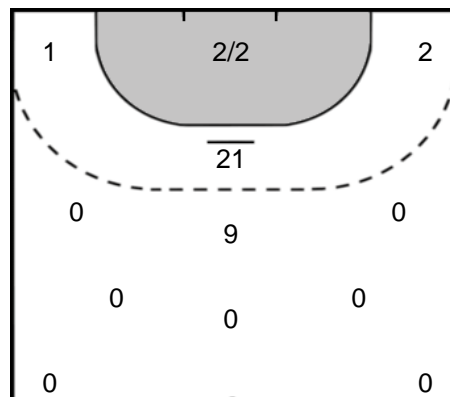

TSV Bayer 04 - Werkselfen (GER)