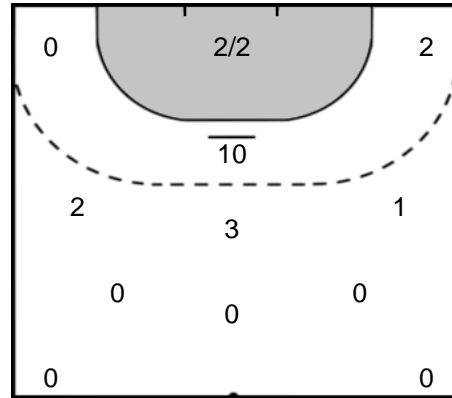

Team Statistics Attack

Storhamar Handball Elite (NOR)

Metraco Zagłębie Lubin (POL)