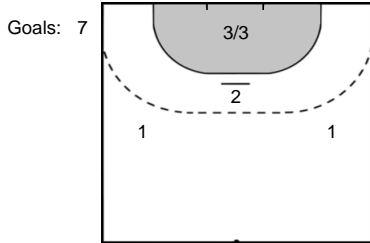

11 ENKERUD
Tonje