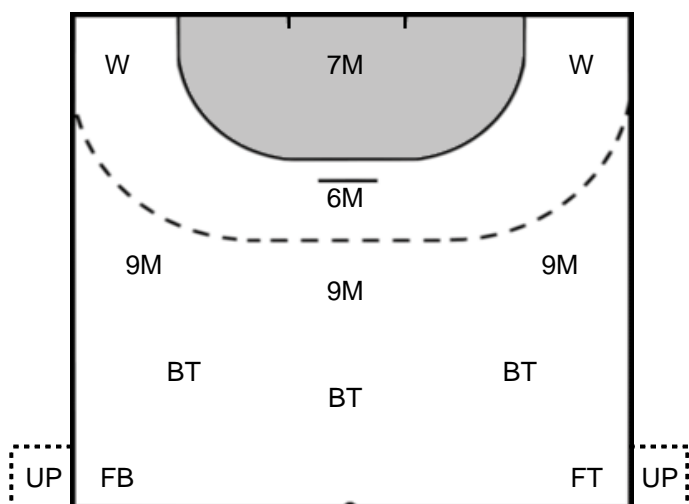

99 MALICZKIEWICZ Monika

Goals received: 8

Legend

- %** Efficiency
- Pos.** Position
- 7M** 7-metre Shots
- W** Wing Shots (Right, Left)
- BT** Breakthrough (Right, Center, Left)
- FB** Fast Break
- 6M** 6-metre Shots
- 9M** 9-metre Shots (Right, Center, Left)
- FT** Free Throw
- YC** Yellow Cards
- RC** Red Cards
- BC** Blue Cards
- 2m** 2 Minute Suspensions
- UP** Unassigned Position