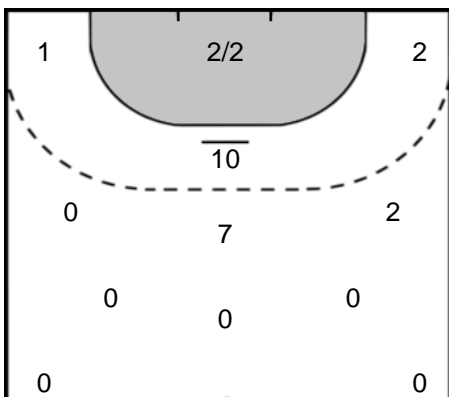

Team Statistics Attack

Valur (ISL)