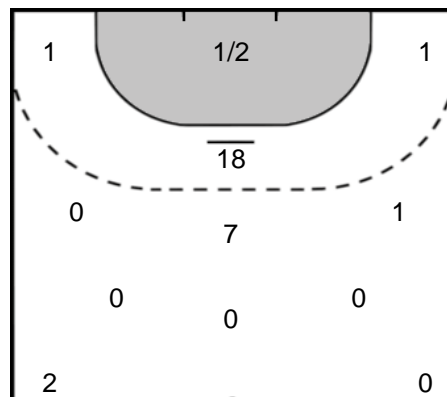

Skuru IK (SWE)