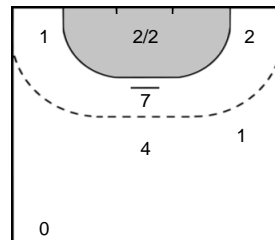

20 NILSSON
Rebecca

Goals received: 17