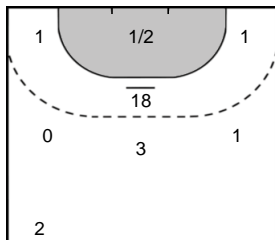

26 SIMONARDOTTIR
Iris Björk

Goals received: 27