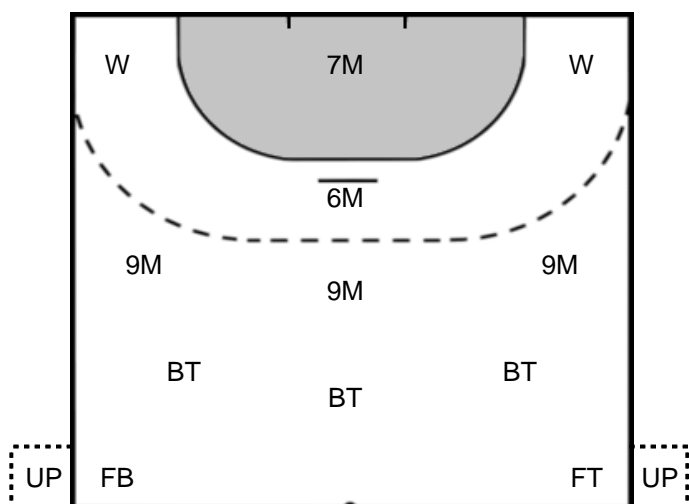

28 LOHI PELTOLA
Jenna

Goals received: 7

Legend

- %** Efficiency
- Pos.** Position
- 7M** 7-metre Shots
- W** Wing Shots (Right, Left)
- BT** Breakthrough (Right, Center, Left)
- FB** Fast Break
- 6M** 6-metre Shots
- 9M** 9-metre Shots (Right, Center, Left)
- FT** Free Throw
- YC** Yellow Cards
- RC** Red Cards
- BC** Blue Cards
- 2m** 2 Minute Suspensions
- UP** Unassigned Position