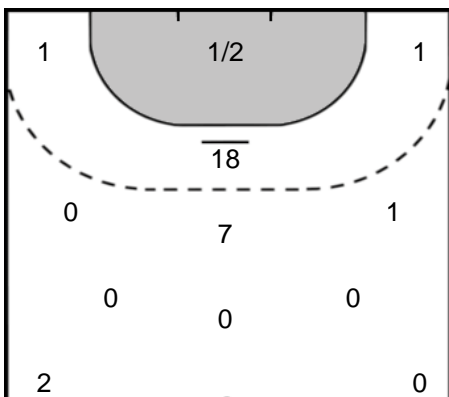

Goalkeeper Statistics

Valur (ISL)