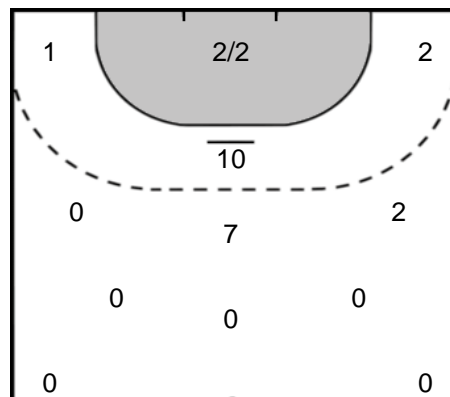

Skuru IK (SWE)