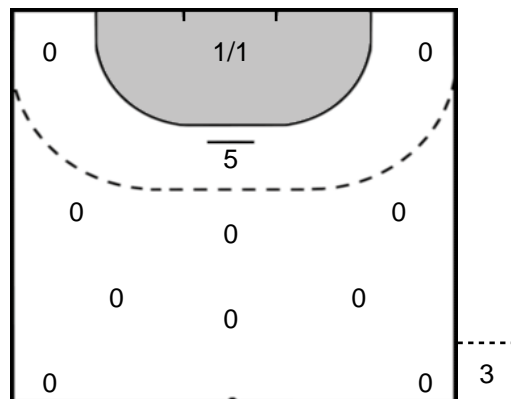

Play-by-play 2nd half

SCM Craiova (ROU)

Jomi Salerno (ITA)

Team Statistics Attack

SCM Craiova (ROU)

Jomi Salerno (ITA)

UNASSIGNED

UNASSIGNED