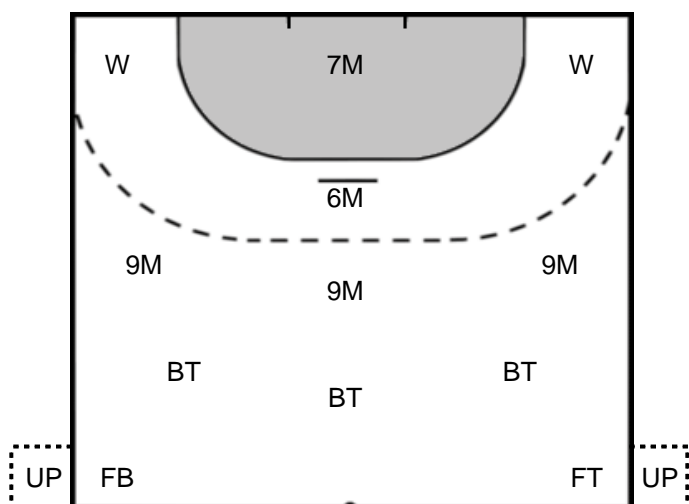

Goals: 1

Goalkeeper Statistics

SCM Craiova (ROU)

Jomi Salerno (ITA)

12 CURMENT Bianca Tomina

Goals received: 15

FERRARI Elisa 1

Goals received: 16

Legend

- %** Efficiency
- Pos.** Position
- 7M** 7-metre Shots
- W** Wing Shots (Right, Left)
- BT** Breakthrough (Right, Center, Left)
- FB** Fast Break
- 6M** 6-metre Shots
- 9M** 9-metre Shots (Right, Center, Left)
- FT** Free Throw
- YC** Yellow Cards
- RC** Red Cards
- BC** Blue Cards
- 2m** 2 Minute Suspensions
- UP** Unassigned Position