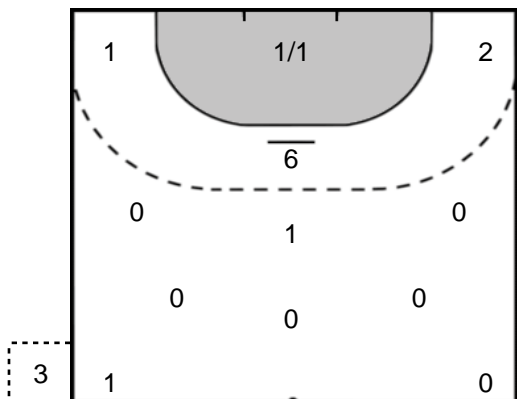

Play-by-play 2nd half

SCM Craiova (ROU)

Jomi Salerno (ITA)

Team Statistics Attack

SCM Craiova (ROU)

Jomi Salerno (ITA)

UNASSIGNED

UNASSIGNED