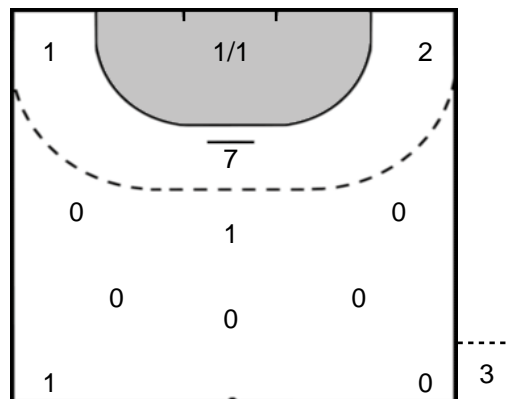

Goals: 1

Goalkeeper Statistics

SCM Craiova (ROU)

Jomi Salerno (ITA)

12 CURMENT Bianca Tomina

Goals received: 15

FERRARI Elisa 1

Goals received: 16

Legend

- %** Efficiency
- Pos.** Position
- 7M** 7-metre Shots
- W** Wing Shots (Right, Left)
- BT** Breakthrough (Right, Center, Left)
- FB** Fast Break
- 6M** 6-metre Shots
- 9M** 9-metre Shots (Right, Center, Left)
- FT** Free Throw
- YC** Yellow Cards
- RC** Red Cards
- BC** Blue Cards
- 2m** 2 Minute Suspensions
- UP** Unassigned Position