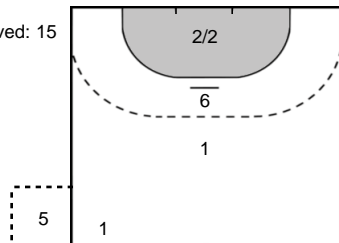

12 CURMENT Bianca Tomina

Goals received: 15