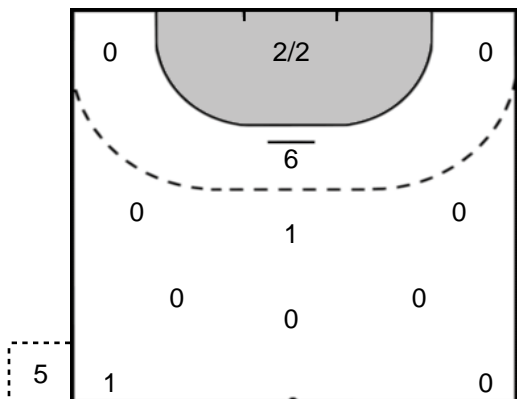

Goalkeeper Statistics

SCM Craiova (ROU)