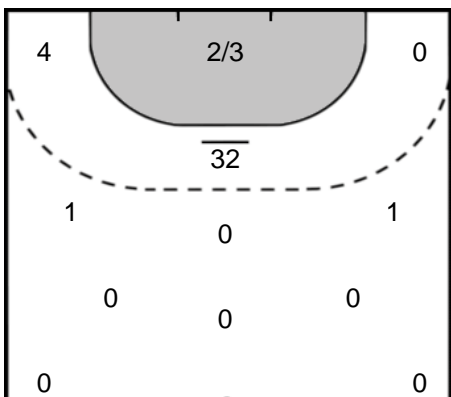

Team Statistics Attack

TSV Bayer 04 - Werksselfen (GER)