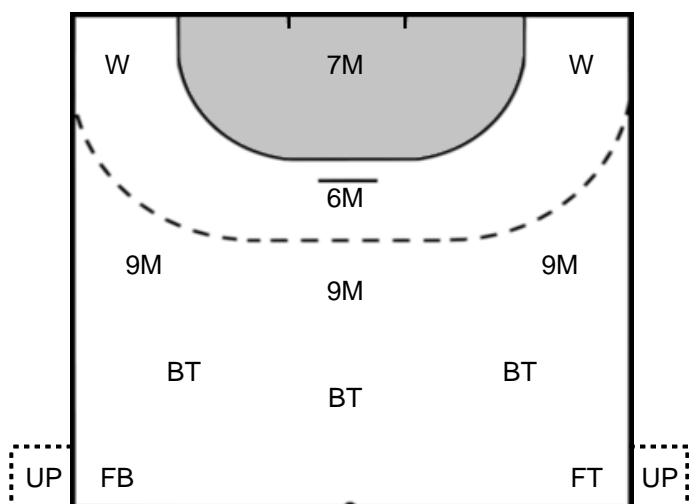

TAKI Antria 16

Goals received: 15

Legend

- %** Efficiency
- Pos.** Position
- 7M** 7-metre Shots
- W** Wing Shots (Right, Left)
- BT** Breakthrough (Right, Center, Left)
- FB** Fast Break
- 6M** 6-metre Shots
- 9M** 9-metre Shots (Right, Center, Left)
- FT** Free Throw
- YC** Yellow Cards
- RC** Red Cards
- BC** Blue Cards
- 2m** 2 Minute Suspensions
- UP** Unassigned Position