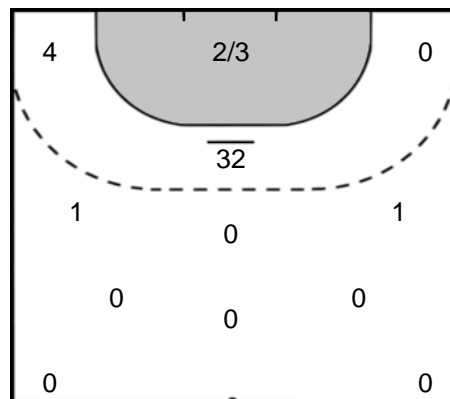

A.C. Latsia Nicosia (CYP)