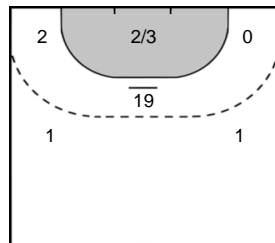

TAKI Antria 16

Goals received: 15

Legend

- %** Efficiency
- Pos.** Position
- 7M** 7-metre Shots
- W** Wing Shots (Right, Left)
- BT** Breakthrough (Right, Center, Left)
- FB** Fast Break
- 6M** 6-metre Shots
- 9M** 9-metre Shots (Right, Center, Left)
- FT** Free Throw
- YC** Yellow Cards
- RC** Red Cards
- BC** Blue Cards
- 2m** 2 Minute Suspensions
- UP** Unassigned Position