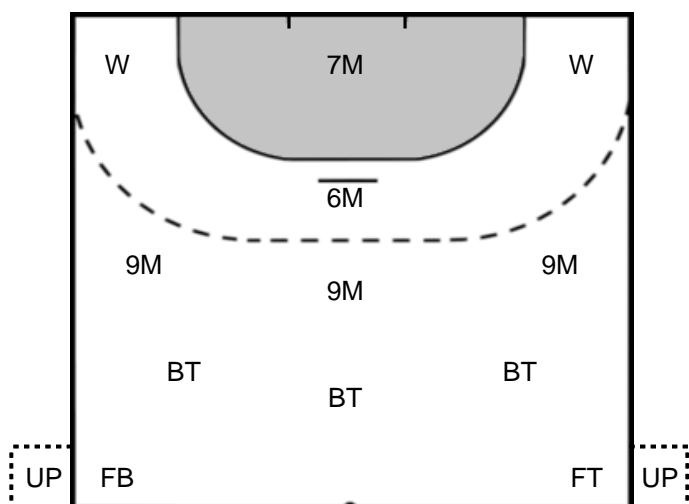

BERGDAHL
Gry **16**

Goals received: 14

Legend

- %** Efficiency
- Pos.** Position
- 7M** 7-metre Shots
- W** Wing Shots (Right, Left)
- BT** Breakthrough (Right, Center, Left)
- FB** Fast Break
- 6M** 6-metre Shots
- 9M** 9-metre Shots (Right, Center, Left)
- FT** Free Throw
- YC** Yellow Cards
- RC** Red Cards
- BC** Blue Cards
- 2m** 2 Minute Suspensions
- UP** Unassigned Position