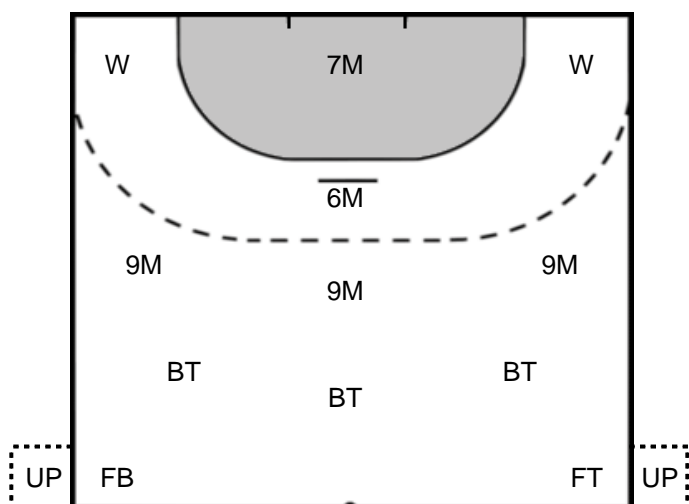

16 BERGDAHL
Gry

Goals received: 24

SCHLACHTER
Fabia **12**

Goals received: 30

Legend

- %** Efficiency
- Pos.** Position
- 7M** 7-metre Shots
- W** Wing Shots (Right, Left)
- BT** Breakthrough (Right, Center, Left)
- FB** Fast Break
- 6M** 6-metre Shots
- 9M** 9-metre Shots (Right, Center, Left)
- FT** Free Throw
- YC** Yellow Cards
- RC** Red Cards
- BC** Blue Cards
- 2m** 2 Minute Suspensions
- UP** Unassigned Position