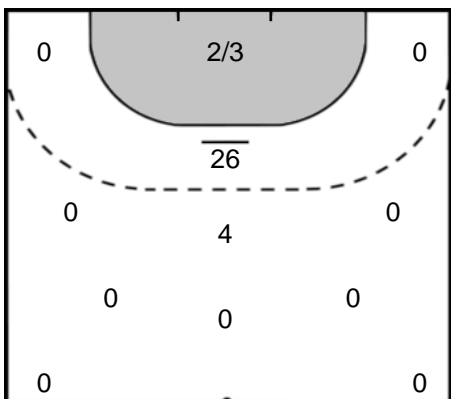

Team Statistics Attack

H 65 Höörs HK (SWE)

LC Brühl Handball (SUI)