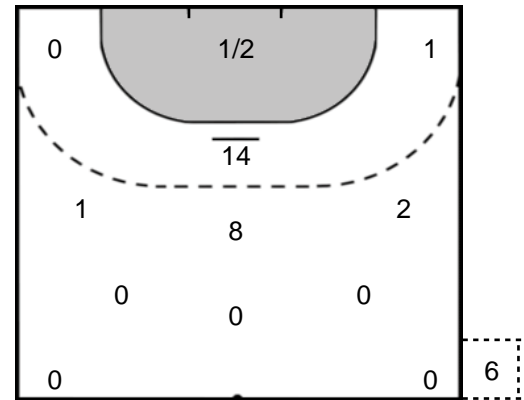

Team Statistics Attack

CS Madeira (POR)

ZRK Naisa Nis (SRB)