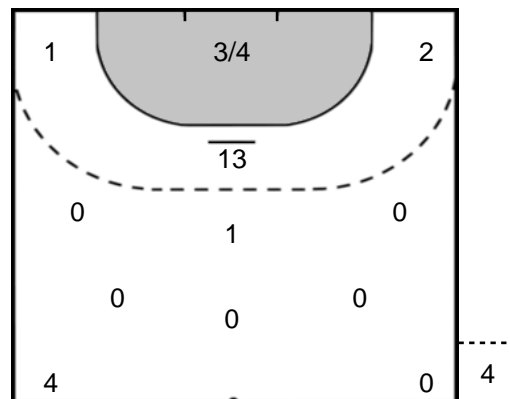

ZRK Naisa Nis (SRB)