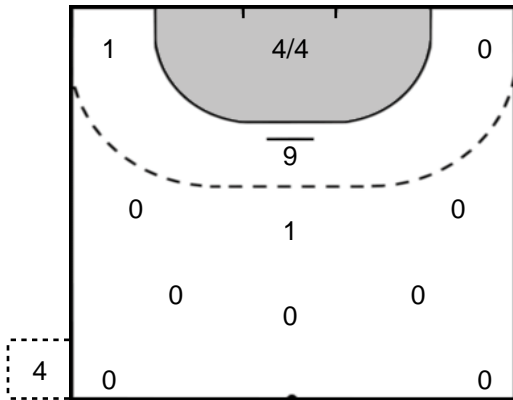

Team Statistics Attack

CS Madeira (POR)

ZRK Naisa Nis (SRB)