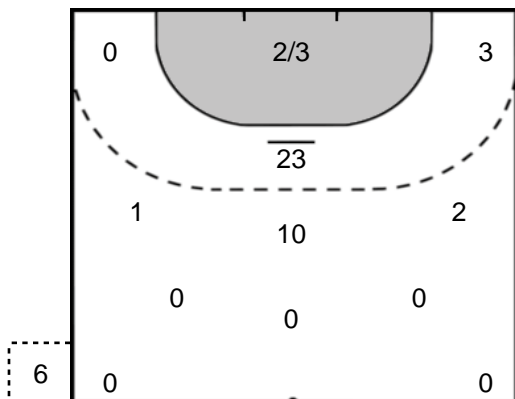

Goalkeeper Statistics

CS Madeira (POR)