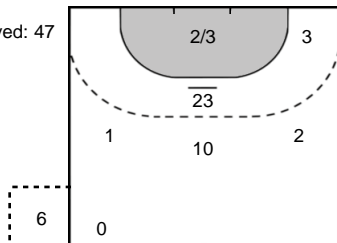

## Goalkeeper Statistics

**CS Madeira (POR)**

**ZRK Naisa Nis (SRB)**

**1 JASMIN PONTES**  
Ana Beatriz

Goals received: 47

**PETKOVIC**  
Milena **12**

Goals received: 24

**IVANOVIC**  
Katarina **16**

## Legend

- %** Efficiency
- Pos.** Position
- 7M** 7-metre Shots
- W** Wing Shots (Right, Left)
- BT** Breakthrough (Right, Center, Left)
- FB** Fast Break
- 6M** 6-metre Shots
- 9M** 9-metre Shots (Right, Center, Left)
- FT** Free Throw
- YC** Yellow Cards
- RC** Red Cards
- BC** Blue Cards
- 2m** 2 Minute Suspensions
- UP** Unassigned Position