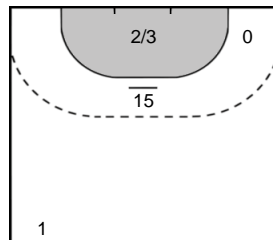

PERONINO Sibylle 12

Goals received: 18