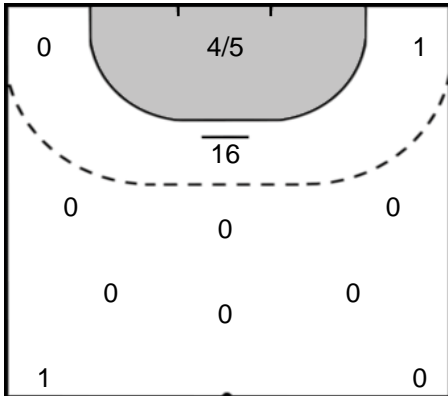

Team Statistics Attack

Mecalia Atletico Guardes (ESP)