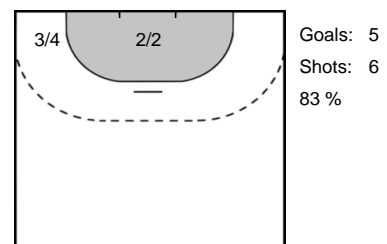

21 NORGAARD OSTERBALLE
Ann Grete