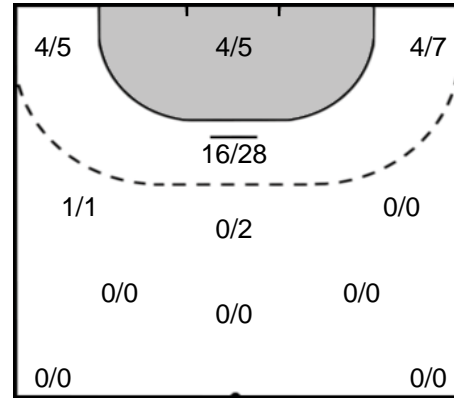

Team Statistics Attack

Györi Audi ETO KC (HUN)

SCM Ramnicu Valcea (ROU)