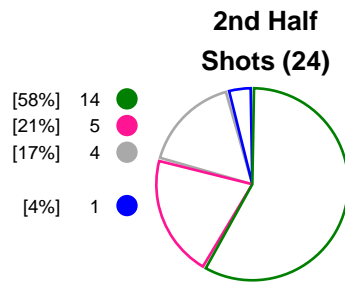

Throw-off: 07.03.2020, 16:00
Audi Arena Győr, Győr / HUN

Match Statistics Overview

Györi Audi ETO KC (HUN)			SCM Ramnicu Valcea (ROU)			
Total	1st half	2nd half		2nd half	1st half	Total
35	20	15	Goals	14	15	29
53	28	25	Shots	24	24	48
66%	71%	60%	Shot Percentage	58%	62%	60%
0	0	0	Turnovers	0	0	0
0	0	0	Rule Technical Fouls	0	0	0
66%	71%	60%	Attack Percentage	58%	62%	60%
47	24	23	Shots on Goal	20	21	41
89%	86%	92%	On Target Percentage	83%	88%	85%
10	5	5	Saves	7	3	10
26%	25%	26%	GK Save Percentage	32%	13%	22%
2	1	1	7m Goals	2	2	4
2	1	1	7m Shots	2	3	5
100%	100%	100%	7m Percentage	100%	66%	80%
0	0	0	Fast Break Goals	0	0	0
6	3	3	Powerplay goals	3	2	5
4	2	2	Shorthanded goals	0	0	0
5	4	2	Most goals in succession	3	2	3
1	1	0	Yellow Cards	0	3	3
4	2	2	2 min Suspension	2	2	4
0	0	0	Red Cards	0	0	0
0	0	0	Team Timeouts	1	1	2

Match Statistics Shots

Györi Audi ETO KC (HUN)

SCM Ramnicu Valcea (ROU)

● Goals ● Saves ● Missed ● Posts ● Blocks

Player Statistics: Györi Audi ETO KC (HUN)

Goalkeeper	Total				All Saves/Shots					
No. Name	Saves	Shots	%	GC	7M	6M	9M	Wing	BT	FB
12 LEYNAUD Amandine (FRA)	5	20	25	15	0% (0/1)	16% (2/12)	66% (2/3)	25% (1/4)		
73 KISS Éva	5	20	25	15	0% (0/3)	30% (3/10)		28% (2/7)		
TOTALS	10	40	25	30	0% (0/4)	22% (5/22)	66% (2/3)	27% (3/11)		