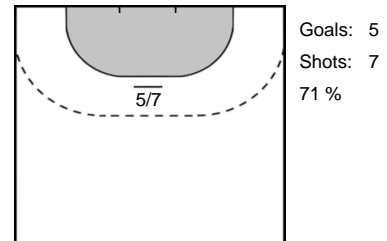

71 LISCEVIC
Kristina