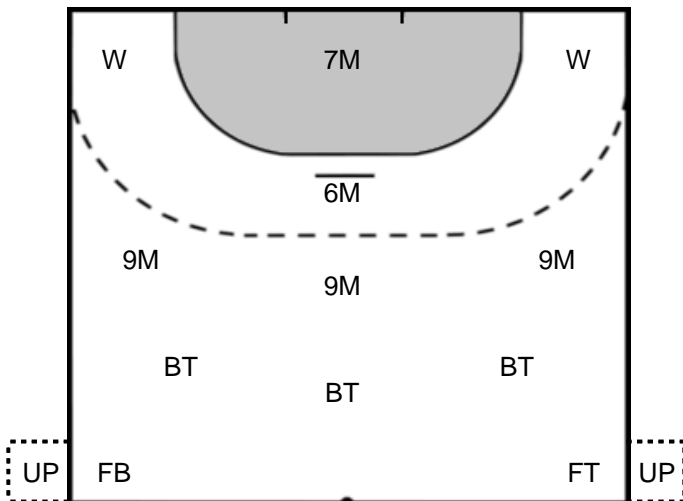

CIUCA Diana Cristiana 12

Saves: 1
Shots: 6
16 %

Legend

- %** Efficiency
- Ass.** Assists
- Pos.** Position
- GC.** Goals conceded
- 7M** 7-metre Shots
- W** Wing Shots (Right, Left)
- BT** Breakthrough (Right, Center, Left)
- FB** Fast Break
- 6M** 6-metre Shots
- 9M** 9-metre Shots (Right, Center, Left)
- FT** Free Throw
- ST** Steals
- BL** Blocks
- YC** Yellow Cards
- RC** Red Cards
- BC** Blue Cards
- 2m** 2 Minute Suspensions
- UP** Unassigned Position