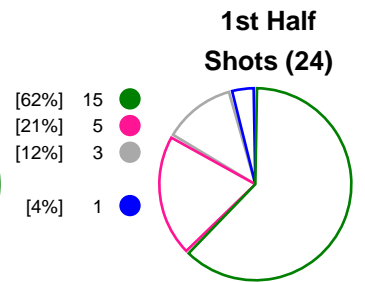

Throw-off: 07.03.2020, 16:00
Audi Arena Győr, Győr / HUN

Match Statistics Overview

Györi Audi ETO KC (HUN)			SCM Ramnicu Valcea (ROU)			
Total	1st half	2nd half		2nd half	1st half	Total
35	20	15	Goals	14	15	29
53	28	25	Shots	24	24	48
66%	71%	60%	Shot Percentage	58%	62%	60%
0	0	0	Turnovers	0	0	0
0	0	0	Rule Technical Fouls	0	0	0
66%	71%	60%	Attack Percentage	58%	62%	60%
47	24	23	Shots on Goal	20	21	41
89%	86%	92%	On Target Percentage	83%	88%	85%
10	5	5	Saves	7	3	10
26%	25%	26%	GK Save Percentage	32%	13%	22%
2	1	1	7m Goals	2	2	4
2	1	1	7m Shots	2	3	5
100%	100%	100%	7m Percentage	100%	66%	80%
0	0	0	Fast Break Goals	0	0	0
6	3	3	Powerplay goals	3	2	5
4	2	2	Shorthanded goals	0	0	0
5	4	2	Most goals in succession	3	2	3
1	1	0	Yellow Cards	0	3	3
4	2	2	2 min Suspension	2	2	4
0	0	0	Red Cards	0	0	0
0	0	0	Team Timeouts	1	1	2

Match Statistics Shots

Györi Audi ETO KC (HUN)

SCM Ramnicu Valcea (ROU)

● Goals ● Saves ● Missed ● Posts ● Blocks

Player Statistics: Györi Audi ETO KC (HUN)

Goalkeeper	Total				All Saves/Shots					
No. Name	Saves	Shots	%	GC	7M	6M	9M	Wing	BT	FB
12 LEYNAUD Amandine (FRA)	5	20	25	15	0% (0/1)	16% (2/12)	66% (2/3)	25% (1/4)		
73 KISS Éva	5	20	25	15	0% (0/3)	30% (3/10)		28% (2/7)		
TOTALS	10	40	25	30	0% (0/4)	22% (5/22)	66% (2/3)	27% (3/11)		