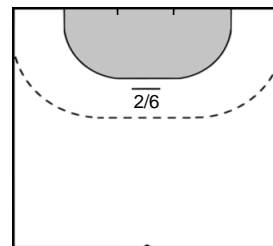

5 TRIFUNOVIC Jelena

Goals: 2
Shots: 6
33 %