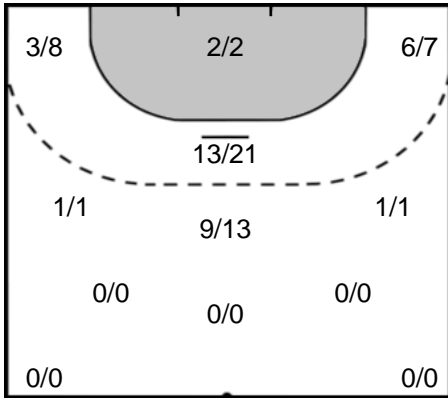

Team Statistics Attack

Györi Audi ETO KC (HUN)

SCM Ramnicu Valcea (ROU)