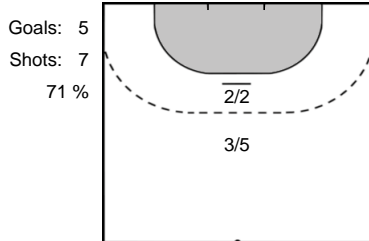

18 AMORIM TALESKA
Eduarda Idalina