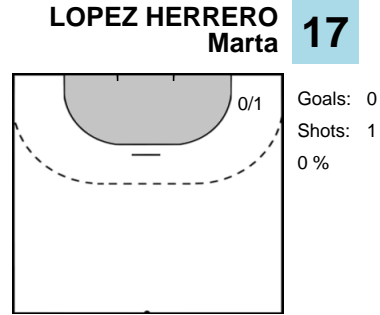

2 DA SILVA VIEIRA Samara

Goals: 3
Shots: 6
50 %

5 TRIFUNOVIC Jelena

Goals: 2
Shots: 6
33 %

6 ELGHAOUI Asma

Goals: 3
Shots: 5
60 %

9 BACAOANU Raluca Elena

Goals: 1
Shots: 1
100 %

22 FLORICA Elena Cristina

Goals: 1
Shots: 1
100 %

Team Statistics Attack

Györi Audi ETO KC (HUN)

SCM Ramnicu Valcea (ROU)

Goalkeeper Statistics

Györi Audi ETO KC (HUN)

SCM Ramnicu Valcea (ROU)

CIUCA Diana Cristiana 12

Saves: 1
Shots: 6
16 %

Legend

- %** Efficiency
- Ass.** Assists
- Pos.** Position
- GC.** Goals conceded
- 7M** 7-metre Shots
- W** Wing Shots (Right, Left)
- BT** Breakthrough (Right, Center, Left)
- FB** Fast Break
- 6M** 6-metre Shots
- 9M** 9-metre Shots (Right, Center, Left)
- FT** Free Throw
- ST** Steals
- BL** Blocks
- YC** Yellow Cards
- RC** Red Cards
- BC** Blue Cards
- 2m** 2 Minute Suspensions
- UP** Unassigned Position