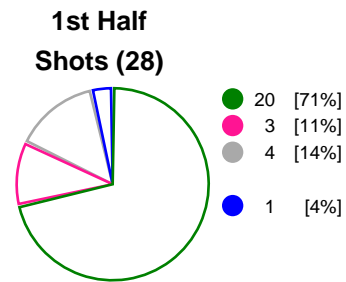

Throw-off: 07.03.2020, 16:00
Audi Arena Győr, Győr / HUN

Match Statistics Overview

Györi Audi ETO KC (HUN)			SCM Ramnicu Valcea (ROU)			
Total	1st half	2nd half		2nd half	1st half	Total
35	20	15	Goals	14	15	29
53	28	25	Shots	24	24	48
66%	71%	60%	Shot Percentage	58%	62%	60%
0	0	0	Turnovers	0	0	0
0	0	0	Rule Technical Fouls	0	0	0
66%	71%	60%	Attack Percentage	58%	62%	60%
47	24	23	Shots on Goal	20	21	41
89%	86%	92%	On Target Percentage	83%	88%	85%
10	5	5	Saves	7	3	10
26%	25%	26%	GK Save Percentage	32%	13%	22%
2	1	1	7m Goals	2	2	4
2	1	1	7m Shots	2	3	5
100%	100%	100%	7m Percentage	100%	66%	80%
0	0	0	Fast Break Goals	0	0	0
6	3	3	Powerplay goals	3	2	5
4	2	2	Shorthanded goals	0	0	0
5	4	2	Most goals in succession	3	2	3
1	1	0	Yellow Cards	0	3	3
4	2	2	2 min Suspension	2	2	4
0	0	0	Red Cards	0	0	0
0	0	0	Team Timeouts	1	1	2

Match Statistics Shots

Györi Audi ETO KC (HUN)

SCM Ramnicu Valcea (ROU)

● Goals ● Saves ● Missed ● Posts ● Blocks

Player Statistics: Györi Audi ETO KC (HUN)

Goalkeeper	Total				All Saves/Shots					
No. Name	Saves	Shots	%	GC	7M	6M	9M	Wing	BT	FB
12 LEYNAUD Amandine (FRA)	5	20	25	15	0% (0/1)	16% (2/12)	66% (2/3)	25% (1/4)		
73 KISS Éva	5	20	25	15	0% (0/3)	30% (3/10)		28% (2/7)		
TOTALS	10	40	25	30	0% (0/4)	22% (5/22)	66% (2/3)	27% (3/11)		