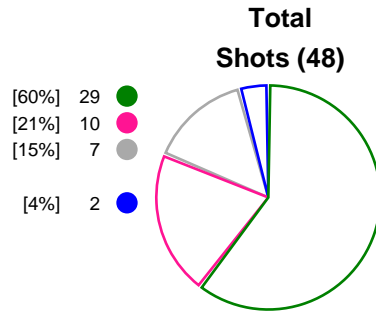

Throw-off: 07.03.2020, 16:00
Audi Arena Győr, Győr / HUN

Match Statistics Overview

Györi Audi ETO KC (HUN)			SCM Ramnicu Valcea (ROU)			
Total	1st half	2nd half		2nd half	1st half	Total
35	20	15	Goals	14	15	29
53	28	25	Shots	24	24	48
66%	71%	60%	Shot Percentage	58%	62%	60%
0	0	0	Turnovers	0	0	0
0	0	0	Rule Technical Fouls	0	0	0
66%	71%	60%	Attack Percentage	58%	62%	60%
47	24	23	Shots on Goal	20	21	41
89%	86%	92%	On Target Percentage	83%	88%	85%
10	5	5	Saves	7	3	10
26%	25%	26%	GK Save Percentage	32%	13%	22%
2	1	1	7m Goals	2	2	4
2	1	1	7m Shots	2	3	5
100%	100%	100%	7m Percentage	100%	66%	80%
0	0	0	Fast Break Goals	0	0	0
6	3	3	Powerplay goals	3	2	5
4	2	2	Shorthanded goals	0	0	0
5	4	2	Most goals in succession	3	2	3
1	1	0	Yellow Cards	0	3	3
4	2	2	2 min Suspension	2	2	4
0	0	0	Red Cards	0	0	0
0	0	0	Team Timeouts	1	1	2

Match Statistics Shots

Györi Audi ETO KC (HUN)

SCM Ramnicu Valcea (ROU)

● Goals ● Saves ● Missed ● Posts ● Blocks

Player Statistics: Györi Audi ETO KC (HUN)

Goalkeeper	Total				All Saves/Shots					
No. Name	Saves	Shots	%	GC	7M	6M	9M	Wing	BT	FB
12 LEYNAUD Amandine (FRA)	5	20	25	15	0% (0/1)	16% (2/12)	66% (2/3)	25% (1/4)		
73 KISS Éva	5	20	25	15	0% (0/3)	30% (3/10)		28% (2/7)		
TOTALS	10	40	25	30	0% (0/4)	22% (5/22)	66% (2/3)	27% (3/11)		