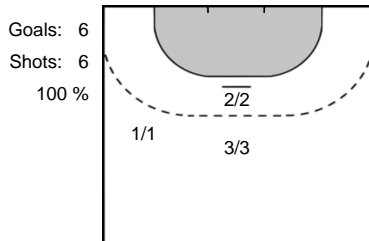

15 OFTEDAL
Stine Bredal