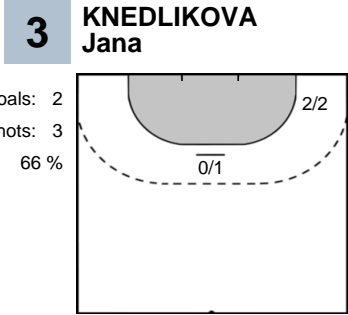

24 KURTOVIC Amanda

Goals: 2
Shots: 5
40 %

7 BRATTSET Kari

Goals: 3
Shots: 4
75 %

32 BULATOVIC Katarina

Goals: 2
Shots: 4
50 %

21 KRISTIANSEN Veronica Egebakken

Goals: 3
Shots: 3
100 %

2 DA SILVA VIEIRA Samara

Goals: 3
Shots: 6
50 %

5 TRIFUNOVIC Jelena

Goals: 2
Shots: 6
33 %

6 ELGHAOUI Asma

Goals: 3
Shots: 5
60 %

9 BACAOANU Raluca Elena

Goals: 1
Shots: 1
100 %

22 FLORICA Elena Cristina

Goals: 1
Shots: 1
100 %

Team Statistics Attack

Györi Audi ETO KC (HUN)

SCM Ramnicu Valcea (ROU)

Goalkeeper Statistics

Györi Audi ETO KC (HUN)

SCM Ramnicu Valcea (ROU)

CIUCA Diana Cristiana 12

Saves: 1
Shots: 6
16 %

Legend

- %** Efficiency
- Ass.** Assists
- Pos.** Position
- GC.** Goals conceded
- 7M** 7-metre Shots
- W** Wing Shots (Right, Left)
- BT** Breakthrough (Right, Center, Left)
- FB** Fast Break
- 6M** 6-metre Shots
- 9M** 9-metre Shots (Right, Center, Left)
- FT** Free Throw
- ST** Steals
- BL** Blocks
- YC** Yellow Cards
- RC** Red Cards
- BC** Blue Cards
- 2m** 2 Minute Suspensions
- UP** Unassigned Position