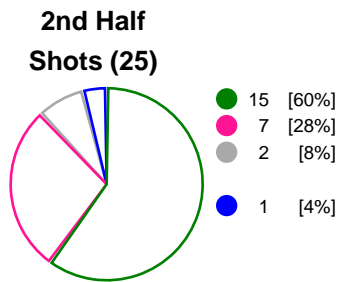

Throw-off: 07.03.2020, 16:00
Audi Arena Győr, Győr / HUN

Match Statistics Overview

Györi Audi ETO KC (HUN)			SCM Ramnicu Valcea (ROU)			
Total	1st half	2nd half		2nd half	1st half	Total
35	20	15	Goals	14	15	29
53	28	25	Shots	24	24	48
66%	71%	60%	Shot Percentage	58%	62%	60%
0	0	0	Turnovers	0	0	0
0	0	0	Rule Technical Fouls	0	0	0
66%	71%	60%	Attack Percentage	58%	62%	60%
47	24	23	Shots on Goal	20	21	41
89%	86%	92%	On Target Percentage	83%	88%	85%
10	5	5	Saves	7	3	10
26%	25%	26%	GK Save Percentage	32%	13%	22%
2	1	1	7m Goals	2	2	4
2	1	1	7m Shots	2	3	5
100%	100%	100%	7m Percentage	100%	66%	80%
0	0	0	Fast Break Goals	0	0	0
6	3	3	Powerplay goals	3	2	5
4	2	2	Shorthanded goals	0	0	0
5	4	2	Most goals in succession	3	2	3
1	1	0	Yellow Cards	0	3	3
4	2	2	2 min Suspension	2	2	4
0	0	0	Red Cards	0	0	0
0	0	0	Team Timeouts	1	1	2

Match Statistics Shots

Györi Audi ETO KC (HUN)

SCM Ramnicu Valcea (ROU)

● Goals ● Saves ● Missed ● Posts ● Blocks

Player Statistics: Györi Audi ETO KC (HUN)

Goalkeeper	Total				All Saves/Shots					
No. Name	Saves	Shots	%	GC	7M	6M	9M	Wing	BT	FB
12 LEYNAUD Amandine (FRA)	5	20	25	15	0% (0/1)	16% (2/12)	66% (2/3)	25% (1/4)		
73 KISS Éva	5	20	25	15	0% (0/3)	30% (3/10)		28% (2/7)		
TOTALS	10	40	25	30	0% (0/4)	22% (5/22)	66% (2/3)	27% (3/11)		