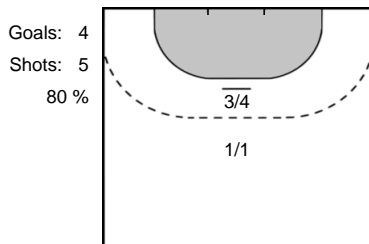

8 HANSEN
Anne Mette