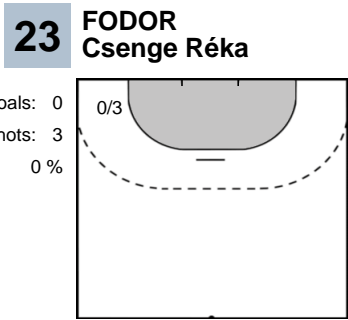

2 DA SILVA VIEIRA Samara

Goals: 3
Shots: 6
50 %

5 TRIFUNOVIC Jelena

Goals: 2
Shots: 6
33 %

6 ELGHAOUI Asma

Goals: 3
Shots: 5
60 %

9 BACAOANU Raluca Elena

Goals: 1
Shots: 1
100 %

22 FLORICA Elena Cristina

Goals: 1
Shots: 1
100 %

Team Statistics Attack

Györi Audi ETO KC (HUN)

SCM Ramnicu Valcea (ROU)

Goalkeeper Statistics

Györi Audi ETO KC (HUN)

SCM Ramnicu Valcea (ROU)

CIUCA Diana Cristiana 12

Saves: 1
Shots: 6
16 %

Legend

- %** Efficiency
- Ass.** Assists
- Pos.** Position
- GC.** Goals conceded
- 7M** 7-metre Shots
- W** Wing Shots (Right, Left)
- BT** Breakthrough (Right, Center, Left)
- FB** Fast Break
- 6M** 6-metre Shots
- 9M** 9-metre Shots (Right, Center, Left)
- FT** Free Throw
- ST** Steals
- BL** Blocks
- YC** Yellow Cards
- RC** Red Cards
- BC** Blue Cards
- 2m** 2 Minute Suspensions
- UP** Unassigned Position