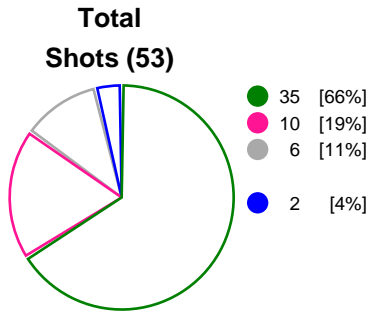

Throw-off: 07.03.2020, 16:00
Audi Arena Győr, Győr / HUN

Match Statistics Overview

Györi Audi ETO KC (HUN)			SCM Ramnicu Valcea (ROU)			
Total	1st half	2nd half		2nd half	1st half	Total
35	20	15	Goals	14	15	29
53	28	25	Shots	24	24	48
66%	71%	60%	Shot Percentage	58%	62%	60%
0	0	0	Turnovers	0	0	0
0	0	0	Rule Technical Fouls	0	0	0
66%	71%	60%	Attack Percentage	58%	62%	60%
47	24	23	Shots on Goal	20	21	41
89%	86%	92%	On Target Percentage	83%	88%	85%
10	5	5	Saves	7	3	10
26%	25%	26%	GK Save Percentage	32%	13%	22%
2	1	1	7m Goals	2	2	4
2	1	1	7m Shots	2	3	5
100%	100%	100%	7m Percentage	100%	66%	80%
0	0	0	Fast Break Goals	0	0	0
6	3	3	Powerplay goals	3	2	5
4	2	2	Shorthanded goals	0	0	0
5	4	2	Most goals in succession	3	2	3
1	1	0	Yellow Cards	0	3	3
4	2	2	2 min Suspension	2	2	4
0	0	0	Red Cards	0	0	0
0	0	0	Team Timeouts	1	1	2

Match Statistics Shots

Györi Audi ETO KC (HUN)

SCM Ramnicu Valcea (ROU)

● Goals ● Saves ● Missed ● Posts ● Blocks

Player Statistics: Györi Audi ETO KC (HUN)

Goalkeeper	Total				All Saves/Shots					
No. Name	Saves	Shots	%	GC	7M	6M	9M	Wing	BT	FB
12 LEYNAUD Amandine (FRA)	5	20	25	15	0% (0/1)	16% (2/12)	66% (2/3)	25% (1/4)		
73 KISS Éva	5	20	25	15	0% (0/3)	30% (3/10)		28% (2/7)		
TOTALS	10	40	25	30	0% (0/4)	22% (5/22)	66% (2/3)	27% (3/11)		