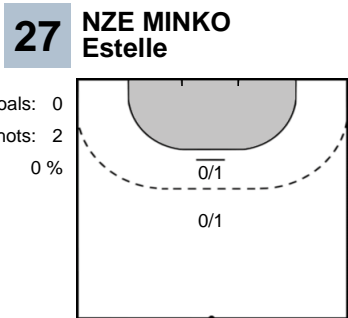

2 DA SILVA VIEIRA Samara

Goals: 3
Shots: 6
50 %

5 TRIFUNOVIC Jelena

Goals: 2
Shots: 6
33 %

6 ELGHAOUI Asma

Goals: 3
Shots: 5
60 %

9 BACAOANU Raluca Elena

Goals: 1
Shots: 1
100 %

22 FLORICA Elena Cristina

Goals: 1
Shots: 1
100 %

Team Statistics Attack

Györi Audi ETO KC (HUN)

SCM Ramnicu Valcea (ROU)

Goalkeeper Statistics

Györi Audi ETO KC (HUN)

SCM Ramnicu Valcea (ROU)

CIUCA Diana Cristiana 12

Saves: 1
Shots: 6
16 %

Legend

- %** Efficiency
- Ass.** Assists
- Pos.** Position
- GC.** Goals conceded
- 7M** 7-metre Shots
- W** Wing Shots (Right, Left)
- BT** Breakthrough (Right, Center, Left)
- FB** Fast Break
- 6M** 6-metre Shots
- 9M** 9-metre Shots (Right, Center, Left)
- FT** Free Throw
- ST** Steals
- BL** Blocks
- YC** Yellow Cards
- RC** Red Cards
- BC** Blue Cards
- 2m** 2 Minute Suspensions
- UP** Unassigned Position