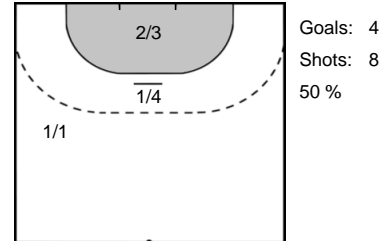

23 GLIBKO
Iryna