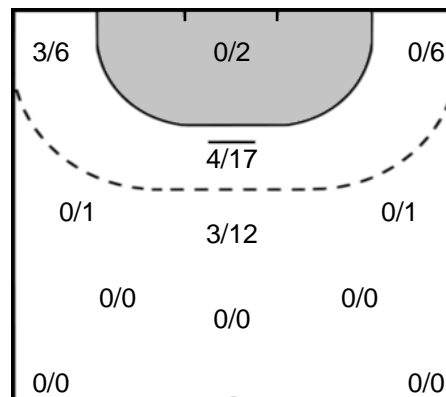

22 FLORICA Elena Cristina

Goals: 1
Shots: 1
100 %

Team Statistics Attack

Györi Audi ETO KC (HUN)

SCM Ramnicu Valcea (ROU)

Goalkeeper Statistics

Györi Audi ETO KC (HUN)

SCM Ramnicu Valcea (ROU)

CIUCA Diana Cristiana 12

Saves: 1
Shots: 6
16 %

Legend

- %** Efficiency
- Ass.** Assists
- Pos.** Position
- GC.** Goals conceded
- 7M** 7-metre Shots
- W** Wing Shots (Right, Left)
- BT** Breakthrough (Right, Center, Left)
- FB** Fast Break
- 6M** 6-metre Shots
- 9M** 9-metre Shots (Right, Center, Left)
- FT** Free Throw
- ST** Steals
- BL** Blocks
- YC** Yellow Cards
- RC** Red Cards
- BC** Blue Cards
- 2m** 2 Minute Suspensions
- UP** Unassigned Position