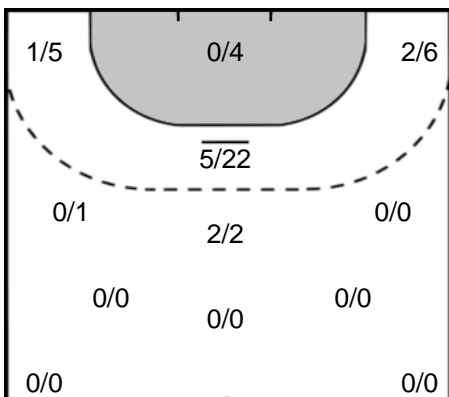

22 FLORICA Elena Cristina

Goals: 1
Shots: 1
100 %

Team Statistics Attack

Györi Audi ETO KC (HUN)

SCM Ramnicu Valcea (ROU)

Goalkeeper Statistics

Györi Audi ETO KC (HUN)

SCM Ramnicu Valcea (ROU)

CIUCA Diana Cristiana 12

Saves: 1
Shots: 6
16 %

Legend

- %** Efficiency
- Ass.** Assists
- Pos.** Position
- GC.** Goals conceded
- 7M** 7-metre Shots
- W** Wing Shots (Right, Left)
- BT** Breakthrough (Right, Center, Left)
- FB** Fast Break
- 6M** 6-metre Shots
- 9M** 9-metre Shots (Right, Center, Left)
- FT** Free Throw
- ST** Steals
- BL** Blocks
- YC** Yellow Cards
- RC** Red Cards
- BC** Blue Cards
- 2m** 2 Minute Suspensions
- UP** Unassigned Position