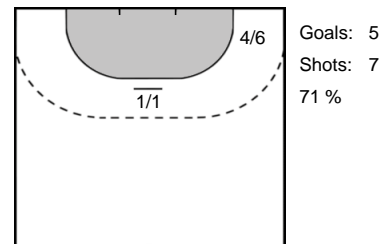

77 BADEA
Alexandra Diana