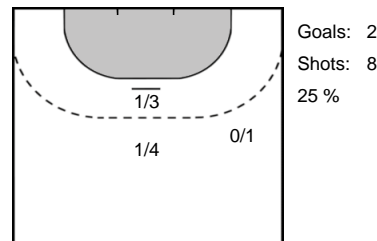

KOBYLINSKA
Monika **8**