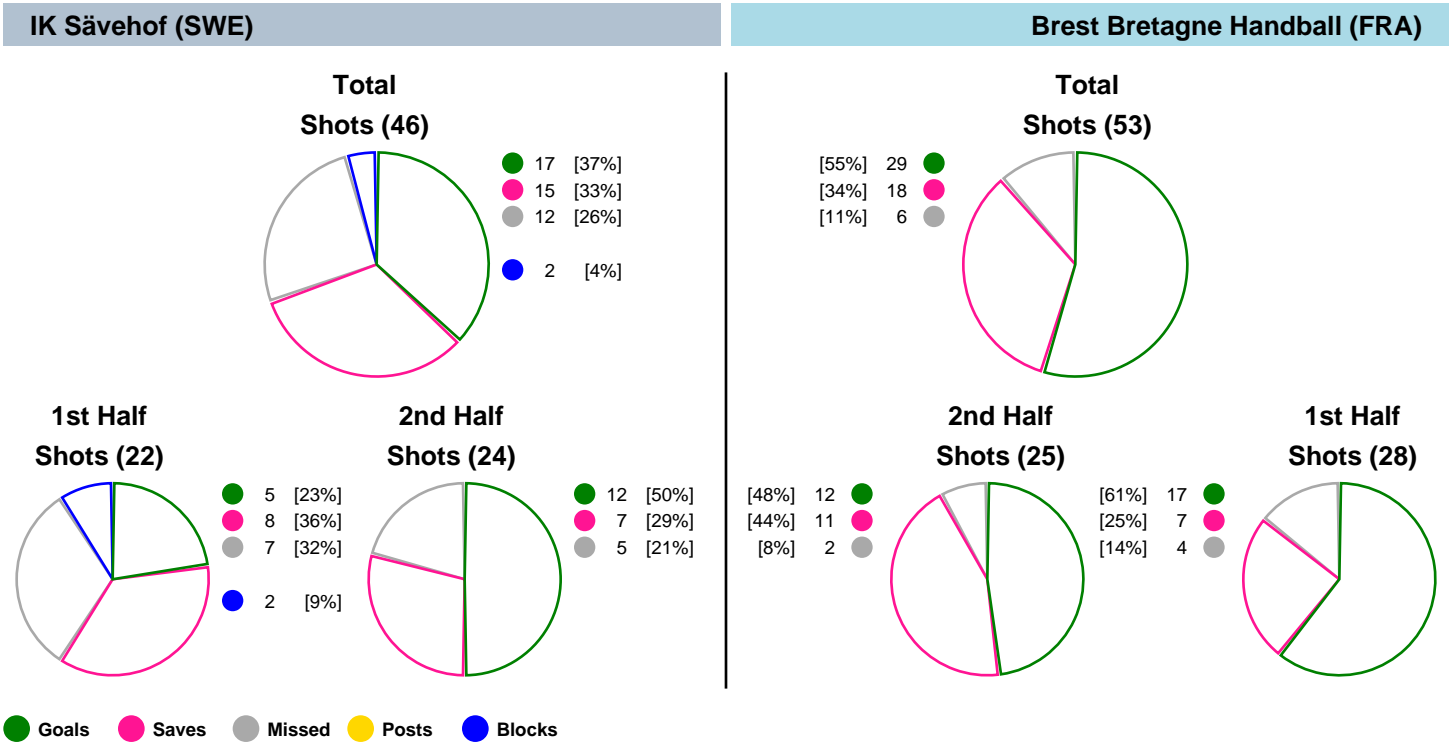

SWE

IK Sävehof vs Brest Bretagne Handball

17 - 29

(5 - 17)

Match ended: 60:00

FRA

20 W593 R4 Referees: Vanja Antic (SRB), Jelena Jakovljevic (SRB)
046

Throw-off: 08.03.2020, 15:00
Partille Arena, Partille / SWE

Match Statistics Overview

IK Sävehof (SWE)			Brest Bretagne Handball (FRA)			
Total	1st half	2nd half		2nd half	1st half	Total
17	5	12	Goals	12	17	29
46	22	24	Shots	25	28	53
37%	23%	50%	Shot Percentage	48%	61%	55%
0	0	0	Turnovers	0	0	0
0	0	0	Rule Technical Fouls	0	0	0
37%	23%	50%	Attack Percentage	48%	61%	55%
34	15	19	Shots on Goal	23	24	47
74%	68%	79%	On Target Percentage	92%	86%	89%
18	7	11	Saves	7	8	15
38%	29%	48%	GK Save Percentage	37%	62%	47%
1	1	0	7m Goals	0	4	4
2	2	0	7m Shots	0	4	4
50%	50%	0%	7m Percentage	0%	100%	100%
0	0	0	Fast Break Goals	0	0	0
0	0	0	Powerplay goals	0	5	5
0	0	0	Shorthanded goals	3	0	3
3	2	3	Most goals in succession	4	10	10
2	2	0	Yellow Cards	0	1	1
4	4	0	2 min Suspension	2	0	2
0	0	0	Red Cards	0	0	0
3	2	1	Team Timeouts	0	0	0

Match Statistics Shots

Player Statistics: IK Sävehof (SWE)

Goalkeeper	Total				All Saves/Shots					
No. Name	Saves	Shots	%	GC	7M	6M	9M	Wing	BT	FB
1 BÖRJESSON Sofie	18	45	40	27	0% (0/2)	44% (11/25)	40% (4/10)	28% (2/7)		100% (1/1)
16 KROON ANDERSSON Wilma	0	2	0	2	0% (0/2)					
TOTALS	18	47	38	29	0% (0/4)	44% (11/25)	40% (4/10)	28% (2/7)		100% (1/1)