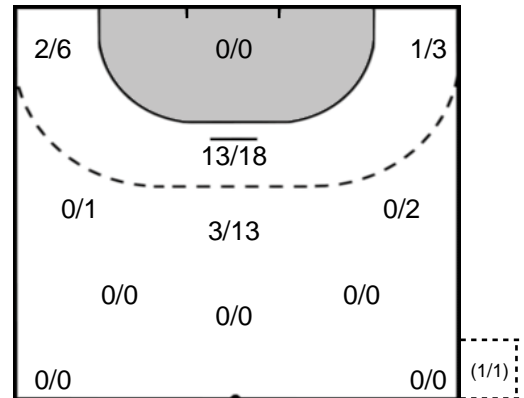

Team Statistics Attack

SCM Ramnicu Valcea (ROU)

IK Sävehof (SWE)