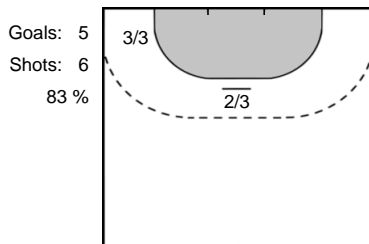

21 NORGAARD OSTERBALLE
Ann Grete