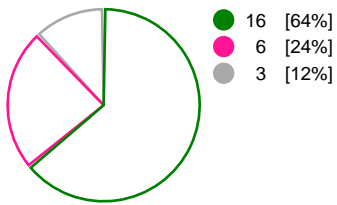

Match Statistics Overview

SCM Ramnicu Valcea (ROU)			IK Sävehof (SWE)			
Total	1st half	2nd half	2nd half	1st half	Total	
28	16	12	Goals	10	10	20
48	25	23	Shots	21	23	44
58%	64%	52%	Shot Percentage	48%	43%	45%
0	0	0	Turnovers	0	0	0
0	0	0	Rule Technical Fouls	0	0	0
58%	64%	52%	Attack Percentage	48%	43%	45%
43	22	21	Shots on Goal	17	15	32
90%	88%	91%	On Target Percentage	81%	65%	73%
8	3	5	Saves	9	6	15
29%	23%	33%	GK Save Percentage	43%	27%	35%
2	1	1	7m Goals	0	0	0
2	1	1	7m Shots	0	0	0
100%	100%	100%	7m Percentage	0%	0%	0%
0	0	0	Fast Break Goals	0	0	0
1	0	1	Powerplay goals	1	0	1
1	0	1	Shorthanded goals	0	0	0
4	4	2	Most goals in succession	2	2	2
1	1	0	Yellow Cards	0	1	1
3	1	2	2 min Suspension	1	0	1
0	0	0	Red Cards	0	0	0
3	1	2	Team Timeouts	2	1	3

Match Statistics Shots

SCM Ramnicu Valcea (ROU)

IK Sävehof (SWE)

Total Shots (48)

1st Half Shots (25)

2nd Half Shots (23)

Total Shots (44)

2nd Half Shots (21)

1st Half Shots (23)

● Goals ● Saves ● Missed ● Posts ● Blocks

Player Statistics: SCM Ramnicu Valcea (ROU)

Goalkeeper	Total				All Saves/Shots					
No. Name	Saves	Shots	%	GC	7M	6M	9M	Wing	BT	FB
12 CIUCA Diana Cristiana	2	2	100	0				100% (1/1)	100% (1/1)	
43 BATINOVIC Marta (MNE)	6	26	23	20		18% (3/16)	50% (3/6)	0% (0/3)		
TOTALS	8	28	29	20		18% (3/16)	57% (4/7)	25% (1/4)		