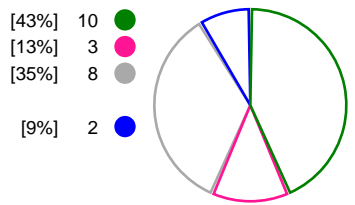

Match Statistics Overview

SCM Ramnicu Valcea (ROU)			IK Sävehof (SWE)			
Total	1st half	2nd half	2nd half	1st half	Total	
28	16	12	Goals	10	10	20
48	25	23	Shots	21	23	44
58%	64%	52%	Shot Percentage	48%	43%	45%
0	0	0	Turnovers	0	0	0
0	0	0	Rule Technical Fouls	0	0	0
58%	64%	52%	Attack Percentage	48%	43%	45%
43	22	21	Shots on Goal	17	15	32
90%	88%	91%	On Target Percentage	81%	65%	73%
8	3	5	Saves	9	6	15
29%	23%	33%	GK Save Percentage	43%	27%	35%
2	1	1	7m Goals	0	0	0
2	1	1	7m Shots	0	0	0
100%	100%	100%	7m Percentage	0%	0%	0%
0	0	0	Fast Break Goals	0	0	0
1	0	1	Powerplay goals	1	0	1
1	0	1	Shorthanded goals	0	0	0
4	4	2	Most goals in succession	2	2	2
1	1	0	Yellow Cards	0	1	1
3	1	2	2 min Suspension	1	0	1
0	0	0	Red Cards	0	0	0
3	1	2	Team Timeouts	2	1	3

Match Statistics Shots

SCM Ramnicu Valcea (ROU)

IK Sävehof (SWE)

Total Shots (48)

1st Half Shots (25)

2nd Half Shots (23)

Total Shots (44)

2nd Half Shots (21)

1st Half Shots (23)

● Goals ● Saves ● Missed ● Posts ● Blocks

Player Statistics: SCM Ramnicu Valcea (ROU)

Goalkeeper	Total				All Saves/Shots					
No. Name	Saves	Shots	%	GC	7M	6M	9M	Wing	BT	FB
12 CIUCA Diana Cristiana	2	2	100	0				100% (1/1)	100% (1/1)	
43 BATINOVIC Marta (MNE)	6	26	23	20		18% (3/16)	50% (3/6)	0% (0/3)		
TOTALS	8	28	29	20		18% (3/16)	57% (4/7)	25% (1/4)		