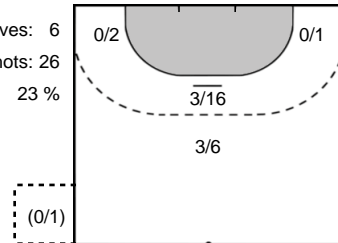

FORSBERG
Johanna **8**

Goals: 2
Shots: 2
100 %

Goalkeeper Statistics

SCM Ramnicu Valcea (ROU)

IK Sävehof (SWE)

43 BATINOVIC
Marta

Saves: 6
Shots: 26
23 %

BÖRJESSON
Sofie **1**

Saves: 9
Shots: 21
42 %

12 CIUCA
Diana Cristiana

Saves: 2
Shots: 2
100 %

KROON ANDERSSON
Wilma **16**

Saves: 6
Shots: 22
27 %

Legend

- %** Efficiency
- Ass.** Assists
- Pos.** Position
- GC.** Goals conceded
- 7M** 7-metre Shots
- W** Wing Shots (Right, Left)
- BT** Breakthrough (Right, Center, Left)
- FB** Fast Break
- 6M** 6-metre Shots
- 9M** 9-metre Shots (Right, Center, Left)
- FT** Free Throw
- ST** Steals
- BL** Blocks
- YC** Yellow Cards
- RC** Red Cards
- BC** Blue Cards
- 2m** 2 Minute Suspensions
- UP** Unassigned Position