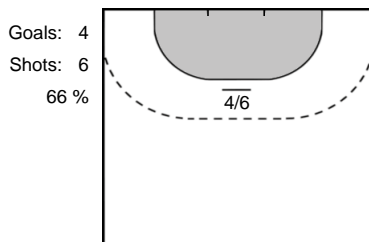

6 ELGHAOUI
Asma