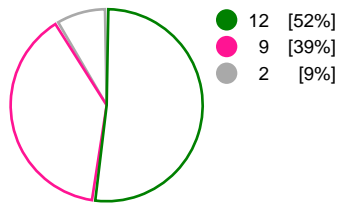

Match Statistics Overview

SCM Ramnicu Valcea (ROU)			IK Sävehof (SWE)			
Total	1st half	2nd half	2nd half	1st half	Total	
28	16	12	Goals	10	10	20
48	25	23	Shots	21	23	44
58%	64%	52%	Shot Percentage	48%	43%	45%
0	0	0	Turnovers	0	0	0
0	0	0	Rule Technical Fouls	0	0	0
58%	64%	52%	Attack Percentage	48%	43%	45%
43	22	21	Shots on Goal	17	15	32
90%	88%	91%	On Target Percentage	81%	65%	73%
8	3	5	Saves	9	6	15
29%	23%	33%	GK Save Percentage	43%	27%	35%
2	1	1	7m Goals	0	0	0
2	1	1	7m Shots	0	0	0
100%	100%	100%	7m Percentage	0%	0%	0%
0	0	0	Fast Break Goals	0	0	0
1	0	1	Powerplay goals	1	0	1
1	0	1	Shorthanded goals	0	0	0
4	4	2	Most goals in succession	2	2	2
1	1	0	Yellow Cards	0	1	1
3	1	2	2 min Suspension	1	0	1
0	0	0	Red Cards	0	0	0
3	1	2	Team Timeouts	2	1	3

Match Statistics Shots

SCM Ramnicu Valcea (ROU)

IK Sävehof (SWE)

Total Shots (48)

1st Half Shots (25)

2nd Half Shots (23)

Total Shots (44)

2nd Half Shots (21)

1st Half Shots (23)

● Goals ● Saves ● Missed ● Posts ● Blocks

Player Statistics: SCM Ramnicu Valcea (ROU)

Goalkeeper	Total				All Saves/Shots					
No. Name	Saves	Shots	%	GC	7M	6M	9M	Wing	BT	FB
12 CIUCA Diana Cristiana	2	2	100	0				100% (1/1)	100% (1/1)	
43 BATINOVIC Marta (MNE)	6	26	23	20		18% (3/16)	50% (3/6)	0% (0/3)		
TOTALS	8	28	29	20		18% (3/16)	57% (4/7)	25% (1/4)		