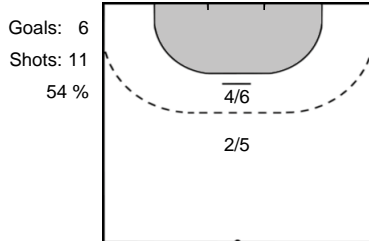

71 LISCEVIC
Kristina