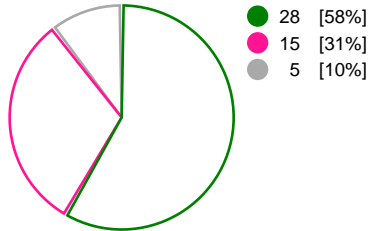

Match Statistics Overview

SCM Ramnicu Valcea (ROU)			IK Sävehof (SWE)			
Total	1st half	2nd half	2nd half	1st half	Total	
28	16	12	Goals	10	10	20
48	25	23	Shots	21	23	44
58%	64%	52%	Shot Percentage	48%	43%	45%
0	0	0	Turnovers	0	0	0
0	0	0	Rule Technical Fouls	0	0	0
58%	64%	52%	Attack Percentage	48%	43%	45%
43	22	21	Shots on Goal	17	15	32
90%	88%	91%	On Target Percentage	81%	65%	73%
8	3	5	Saves	9	6	15
29%	23%	33%	GK Save Percentage	43%	27%	35%
2	1	1	7m Goals	0	0	0
2	1	1	7m Shots	0	0	0
100%	100%	100%	7m Percentage	0%	0%	0%
0	0	0	Fast Break Goals	0	0	0
1	0	1	Powerplay goals	1	0	1
1	0	1	Shorthanded goals	0	0	0
4	4	2	Most goals in succession	2	2	2
1	1	0	Yellow Cards	0	1	1
3	1	2	2 min Suspension	1	0	1
0	0	0	Red Cards	0	0	0
3	1	2	Team Timeouts	2	1	3

Match Statistics Shots

SCM Ramnicu Valcea (ROU)

IK Sävehof (SWE)

Total Shots (48)

1st Half Shots (25)

2nd Half Shots (23)

Total Shots (44)

2nd Half Shots (21)

1st Half Shots (23)

● Goals ● Saves ● Missed ● Posts ● Blocks

Player Statistics: SCM Ramnicu Valcea (ROU)

Goalkeeper	Total				All Saves/Shots					
No. Name	Saves	Shots	%	GC	7M	6M	9M	Wing	BT	FB
12 CIUCA Diana Cristiana	2	2	100	0				100% (1/1)	100% (1/1)	
43 BATINOVIC Marta (MNE)	6	26	23	20		18% (3/16)	50% (3/6)	0% (0/3)		
TOTALS	8	28	29	20		18% (3/16)	57% (4/7)	25% (1/4)		