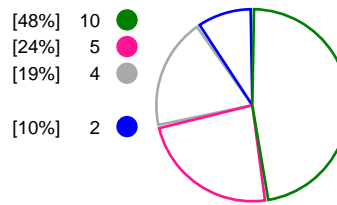

Match Statistics Overview

SCM Ramnicu Valcea (ROU)			IK Sävehof (SWE)			
Total	1st half	2nd half	2nd half	1st half	Total	
28	16	12	Goals	10	10	20
48	25	23	Shots	21	23	44
58%	64%	52%	Shot Percentage	48%	43%	45%
0	0	0	Turnovers	0	0	0
0	0	0	Rule Technical Fouls	0	0	0
58%	64%	52%	Attack Percentage	48%	43%	45%
43	22	21	Shots on Goal	17	15	32
90%	88%	91%	On Target Percentage	81%	65%	73%
8	3	5	Saves	9	6	15
29%	23%	33%	GK Save Percentage	43%	27%	35%
2	1	1	7m Goals	0	0	0
2	1	1	7m Shots	0	0	0
100%	100%	100%	7m Percentage	0%	0%	0%
0	0	0	Fast Break Goals	0	0	0
1	0	1	Powerplay goals	1	0	1
1	0	1	Shorthanded goals	0	0	0
4	4	2	Most goals in succession	2	2	2
1	1	0	Yellow Cards	0	1	1
3	1	2	2 min Suspension	1	0	1
0	0	0	Red Cards	0	0	0
3	1	2	Team Timeouts	2	1	3

Match Statistics Shots

SCM Ramnicu Valcea (ROU)

IK Sävehof (SWE)

Total Shots (48)

1st Half Shots (25)

2nd Half Shots (23)

Total Shots (44)

2nd Half Shots (21)

1st Half Shots (23)

● Goals ● Saves ● Missed ● Posts ● Blocks

Player Statistics: SCM Ramnicu Valcea (ROU)

Goalkeeper	Total				All Saves/Shots					
No. Name	Saves	Shots	%	GC	7M	6M	9M	Wing	BT	FB
12 CIUCA Diana Cristiana	2	2	100	0				100% (1/1)	100% (1/1)	
43 BATINOVIC Marta (MNE)	6	26	23	20		18% (3/16)	50% (3/6)	0% (0/3)		
TOTALS	8	28	29	20		18% (3/16)	57% (4/7)	25% (1/4)		