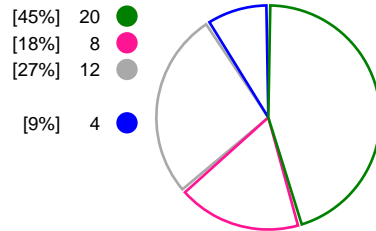

Match Statistics Overview

SCM Ramnicu Valcea (ROU)			IK Sävehof (SWE)			
Total	1st half	2nd half	2nd half	1st half	Total	
28	16	12	Goals	10	10	20
48	25	23	Shots	21	23	44
58%	64%	52%	Shot Percentage	48%	43%	45%
0	0	0	Turnovers	0	0	0
0	0	0	Rule Technical Fouls	0	0	0
58%	64%	52%	Attack Percentage	48%	43%	45%
43	22	21	Shots on Goal	17	15	32
90%	88%	91%	On Target Percentage	81%	65%	73%
8	3	5	Saves	9	6	15
29%	23%	33%	GK Save Percentage	43%	27%	35%
2	1	1	7m Goals	0	0	0
2	1	1	7m Shots	0	0	0
100%	100%	100%	7m Percentage	0%	0%	0%
0	0	0	Fast Break Goals	0	0	0
1	0	1	Powerplay goals	1	0	1
1	0	1	Shorthanded goals	0	0	0
4	4	2	Most goals in succession	2	2	2
1	1	0	Yellow Cards	0	1	1
3	1	2	2 min Suspension	1	0	1
0	0	0	Red Cards	0	0	0
3	1	2	Team Timeouts	2	1	3

Match Statistics Shots

SCM Ramnicu Valcea (ROU)

IK Sävehof (SWE)

Total Shots (48)

1st Half Shots (25)

2nd Half Shots (23)

Total Shots (44)

2nd Half Shots (21)

1st Half Shots (23)

● Goals ● Saves ● Missed ● Posts ● Blocks

Player Statistics: SCM Ramnicu Valcea (ROU)

Goalkeeper	Total				All Saves/Shots					
No. Name	Saves	Shots	%	GC	7M	6M	9M	Wing	BT	FB
12 CIUCA Diana Cristiana	2	2	100	0				100% (1/1)	100% (1/1)	
43 BATINOVIC Marta (MNE)	6	26	23	20		18% (3/16)	50% (3/6)	0% (0/3)		
TOTALS	8	28	29	20		18% (3/16)	57% (4/7)	25% (1/4)		