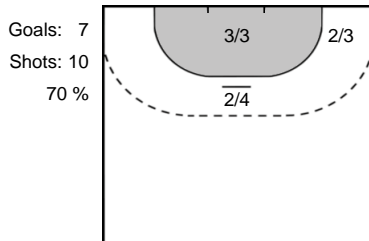

4 RADICEVIC Jovanka