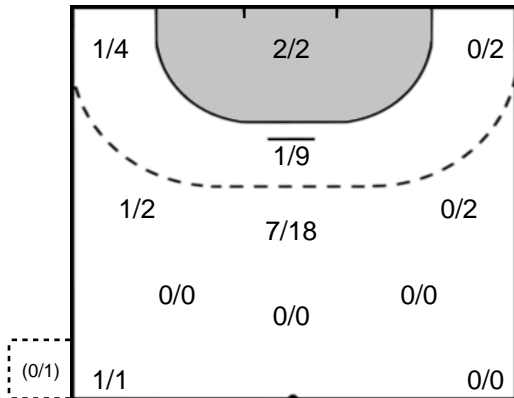

Goalkeeper Statistics

Buducnost (MNE)