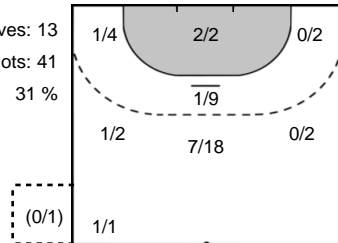

89 SANDO Emliy Stang

Saves: 13
Shots: 41
31 %