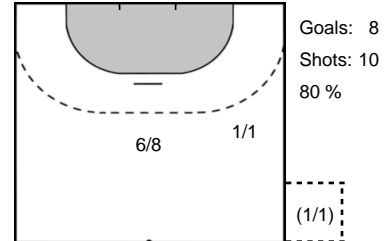

32 BULATOVIC Katarina