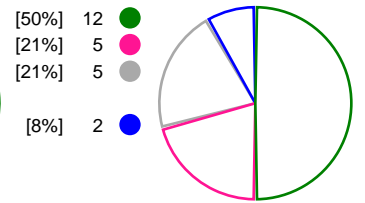

Match Statistics Shots

Buducnost (MNE) **Györi Audi ETO KC (HUN)**

Total Shots (50)

1st Half Shots (27)

2nd Half Shots (23)

Total Shots (49)

2nd Half Shots (25)

1st Half Shots (24)