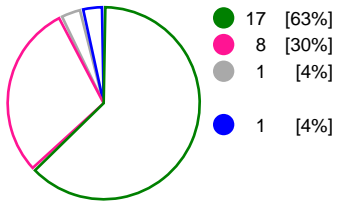

1st Half Shots (27)