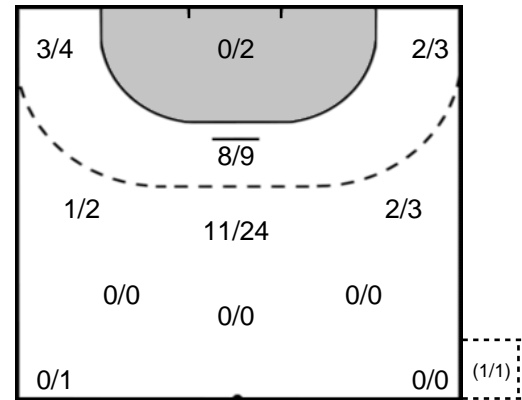

Team Statistics Attack

Buducnost (MNE)

Györi Audi ETO KC (HUN)