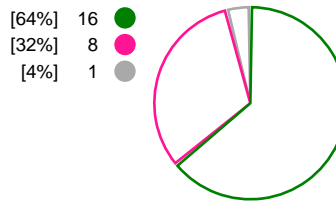

2nd Half Shots (25)