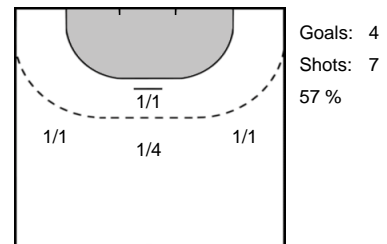

18 AMORIM TALESKA Eduarda Idalina