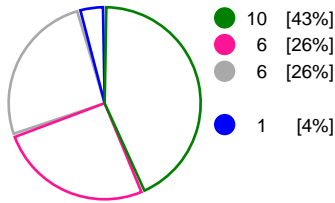

Match Statistics Shots

Buducnost (MNE) **Györi Audi ETO KC (HUN)**

Total Shots (50)

1st Half Shots (27)

2nd Half Shots (23)

Total Shots (49)

2nd Half Shots (25)

1st Half Shots (24)