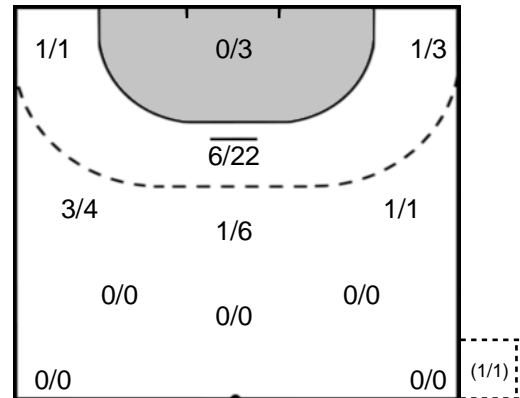

Györi Audi ETO KC (HUN)