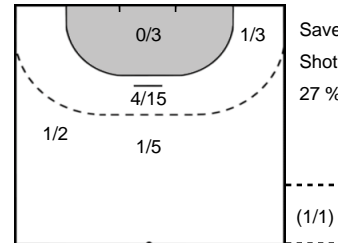

12 LEYNAUD Amandine

Saves: 8
Shots: 29
27 %