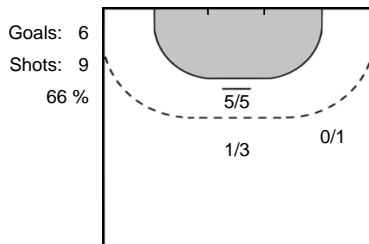

15 LAZOVIC Barbara