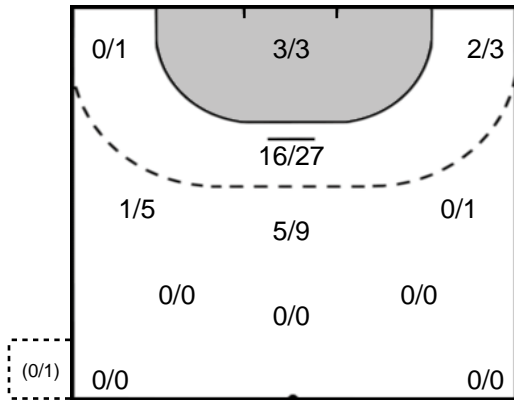

Team Statistics Attack

Buducnost (MNE)

Györi Audi ETO KC (HUN)