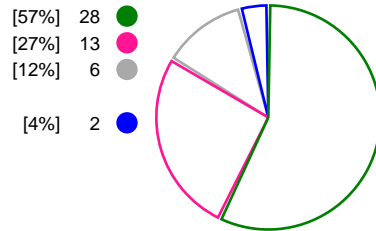

Match Statistics Shots

Buducnost (MNE) **Györi Audi ETO KC (HUN)**

Total Shots (50)

1st Half Shots (27)

2nd Half Shots (23)

Total Shots (49)

2nd Half Shots (25)

1st Half Shots (24)

Player	Total				All Goals/Shots							Additional			Punishments		
No. Name	Pos.	Goals	Shots	%	7M	7M%	6M	9M	Wing	BT	FB	Ass.	ST	BL	YC	2m	RC
4 RADICEVIC Jovanka		7	10	70	3/3	100%	2/4		2/3								1
9 JAUKOVIC Djurdjina		2	8	25			1/3	1/5									1
10 PLETIKOSIC Matea (CRO)		1	1	100			1/1										
11 VUJOVIC Sanja (SRB)		0	0	0													
12 VUJISIC Milena		0	0	0													
14 DZAFEROVIC Katarina		0	0	0													
15 LAZOVIC Barbara (SLO)		6	9	67			5/5	1/4									1
21 GODEC Ivana		0	0	0													
34 BRNOVIC Tatjana		0	2	0			0/1									1	1
37 BULATOVIC Nina		0	0	0													
66 RAMUSOVIC Ema		1	1	100			1/1										
77 MEHMEDOVIC Majda		4	7	57			4/6		0/1								1
88 KADOVIC Nadja		0	0	0													
89 SANDO Emliy Stang (NOR)		0	0	0													
90 RAICEVIC Milena		6	12	50			2/6	4/6									
Player TOTALS		27	50	54	3/3	100%	16/27	6/15	2/4						4	2	