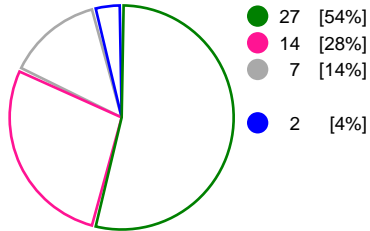

Match Statistics Shots

Buducnost (MNE) **Györi Audi ETO KC (HUN)**

Total Shots (50)