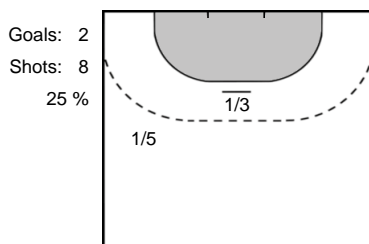

9 JAUKOVIC Djurdjina