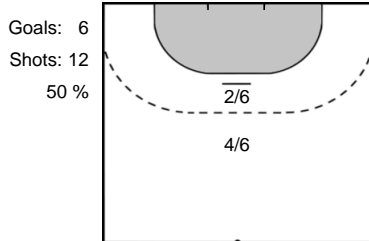

90 RAICEVIC Milena