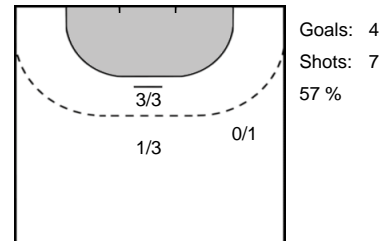

15 OFTEDAL Stine Bredal