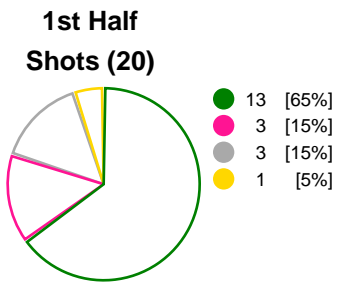

Match Statistics Shots

RK Krim Mercator (SLO)

SCM Ramnicu Valcea (ROU)

● Goals ● Saves ● Missed ● Posts ● Blocks

Player Statistics: RK Krim Mercator (SLO)

Goalkeeper	Total				All Saves/Shots					
No. Name	Saves	Shots	%	GC	7M	6M	9M	Wing	BT	FB
16 VOJNOVIC Maja	12	37	32	25	50% (1/2)	0% (0/10)	50% (8/16)	42% (3/7)		
21 MAMIC Antonija (AUT)	1	4	25	3		0% (0/1)	100% (1/1)	0% (0/2)		
TOTALS	13	41	32	28	50% (1/2)	0% (0/11)	52% (9/17)	33% (3/9)		

Player	Total				All Goals/Shots								Additional			Punishments	
No. Name	Pos.	Goals	Shots	%	7M	7M%	6M	9M	Wing	BT	FB	Ass.	ST	BL	YC	2m	RC
2 KOJIC Ana (SRB)		0	1	0					0/1								
6 BON BRZIN Iza		0	0	0													
7 KLOBUCAR Nives (CRO)		0	0	0													
9 ZABJEK Nina		0	0	0													1
11 VAN KREIJ Harma (NED)		8	11	73			3/3	5/7									
12 GJEREK Hana		0	0	0													
14 CEROVAK Laura		0	0	0													
15 KLEMENCIC Valentina		3	3	100			3/3										
16 VOJNOVIC Maja		0	0	0													
18 ZULIC Nina		3	7	43	1/1	100%	0/1	2/5									
19 LJEPOJA Natasa		1	3	33			1/2	0/1							1		1
20 VARAGIC Alja		7	10	70	3/4	75%	2/2	2/4					2				1
21 MAMIC Antonija (AUT)		0	0	0													
23 VUCKO Hana		0	0	0													
25 SNOPOVA Yuliia (UKR)		1	2	50				1/2									
88 MAVSAR Tamara		5	6	83	2/2	100%	1/2		1/1				1				1
UNASSIGNED		0	0	0													1
Player TOTALS		28	43	65	6/7	85%	10/13	10/19	1/2				3		3		3

Officials	Punishments		
No. Name	YC	2m	RC
A KRAVANJA Jaka			
B BREGAR Uros			
C JOVANOVIC Branka			
D TOMINC Danila			
TEAM			
TOTALS	3	3