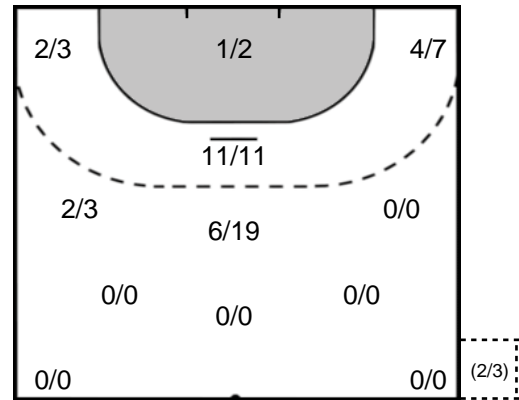

Team Statistics Attack

RK Krim Mercator (SLO)

SCM Ramnicu Valcea (ROU)