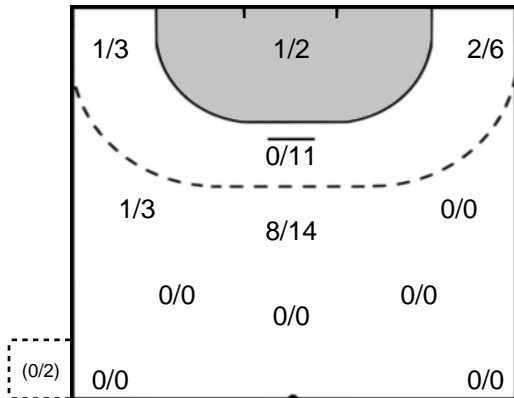

Goalkeeper Statistics

RK Krim Mercator (SLO)