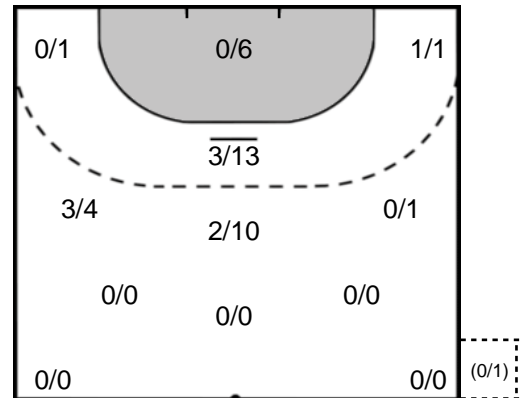

SCM Ramnicu Valcea (ROU)