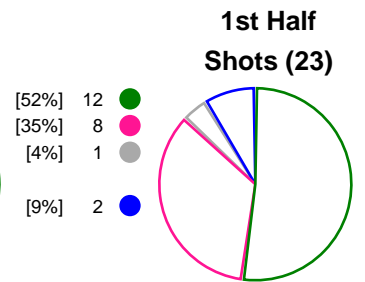

Match Statistics Shots

RK Krim Mercator (SLO)

SCM Ramnicu Valcea (ROU)

● Goals ● Saves ● Missed ● Posts ● Blocks

Player Statistics: RK Krim Mercator (SLO)

Goalkeeper	Total				All Saves/Shots					
No. Name	Saves	Shots	%	GC	7M	6M	9M	Wing	BT	FB
16 VOJNOVIC Maja	12	37	32	25	50% (1/2)	0% (0/10)	50% (8/16)	42% (3/7)		
21 MAMIC Antonija (AUT)	1	4	25	3		0% (0/1)	100% (1/1)	0% (0/2)		
TOTALS	13	41	32	28	50% (1/2)	0% (0/11)	52% (9/17)	33% (3/9)		

Player	Total				All Goals/Shots								Additional			Punishments	
No. Name	Pos.	Goals	Shots	%	7M	7M%	6M	9M	Wing	BT	FB	Ass.	ST	BL	YC	2m	RC
2 KOJIC Ana (SRB)		0	1	0					0/1								
6 BON BRZIN Iza		0	0	0													
7 KLOBUCAR Nives (CRO)		0	0	0													
9 ZABJEK Nina		0	0	0													1
11 VAN KREIJ Harma (NED)		8	11	73			3/3	5/7									
12 GJEREK Hana		0	0	0													
14 CEROVAK Laura		0	0	0													
15 KLEMENCIC Valentina		3	3	100			3/3										
16 VOJNOVIC Maja		0	0	0													
18 ZULIC Nina		3	7	43	1/1	100%	0/1	2/5									
19 LJEPOJA Natasa		1	3	33			1/2	0/1							1		1
20 VARAGIC Alja		7	10	70	3/4	75%	2/2	2/4					2				1
21 MAMIC Antonija (AUT)		0	0	0													
23 VUCKO Hana		0	0	0													
25 SNOPOVA Yuliia (UKR)		1	2	50				1/2									
88 MAVSAR Tamara		5	6	83	2/2	100%	1/2		1/1				1				1
UNASSIGNED		0	0	0													1
Player TOTALS		28	43	65	6/7	85%	10/13	10/19	1/2				3		3		3

Officials	Punishments		
No. Name	YC	2m	RC
A KRAVANJA Jaka			
B BREGAR Uros			
C JOVANOVIC Branka			
D TOMINC Danila			
TEAM			
TOTALS	3	3