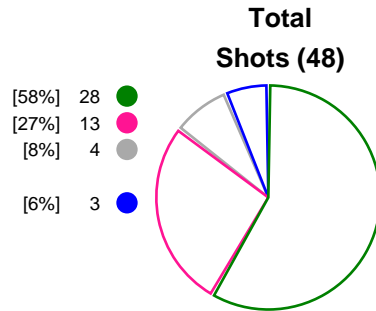

Match Statistics Shots

RK Krim Mercator (SLO)

SCM Ramnicu Valcea (ROU)

● Goals ● Saves ● Missed ● Posts ● Blocks

Player Statistics: RK Krim Mercator (SLO)

Goalkeeper	Total				All Saves/Shots					
No. Name	Saves	Shots	%	GC	7M	6M	9M	Wing	BT	FB
16 VOJNOVIC Maja	12	37	32	25	50% (1/2)	0% (0/10)	50% (8/16)	42% (3/7)		
21 MAMIC Antonija (AUT)	1	4	25	3		0% (0/1)	100% (1/1)	0% (0/2)		
TOTALS	13	41	32	28	50% (1/2)	0% (0/11)	52% (9/17)	33% (3/9)		

Player	Total				All Goals/Shots								Additional			Punishments	
No. Name	Pos.	Goals	Shots	%	7M	7M%	6M	9M	Wing	BT	FB	Ass.	ST	BL	YC	2m	RC
2 KOJIC Ana (SRB)		0	1	0					0/1								
6 BON BRZIN Iza		0	0	0													
7 KLOBUCAR Nives (CRO)		0	0	0													
9 ZABJEK Nina		0	0	0													1
11 VAN KREIJ Harma (NED)		8	11	73			3/3	5/7									
12 GJEREK Hana		0	0	0													
14 CEROVAK Laura		0	0	0													
15 KLEMENCIC Valentina		3	3	100			3/3										
16 VOJNOVIC Maja		0	0	0													
18 ZULIC Nina		3	7	43	1/1	100%	0/1	2/5									
19 LJEPOJA Natasa		1	3	33			1/2	0/1							1		1
20 VARAGIC Alja		7	10	70	3/4	75%	2/2	2/4					2				1
21 MAMIC Antonija (AUT)		0	0	0													
23 VUCKO Hana		0	0	0													
25 SNOPOVA Yuliia (UKR)		1	2	50				1/2									
88 MAVSAR Tamara		5	6	83	2/2	100%	1/2		1/1				1				1
UNASSIGNED		0	0	0													1
Player TOTALS		28	43	65	6/7	85%	10/13	10/19	1/2				3		3		3

Officials	Punishments		
No. Name	YC	2m	RC
A KRAVANJA Jaka			
B BREGAR Uros			
C JOVANOVIC Branka			
D TOMINC Danila			
TEAM			
TOTALS	3	3