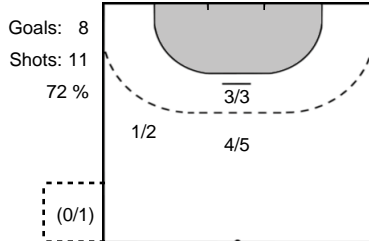

11 VAN KREIJ
Harma