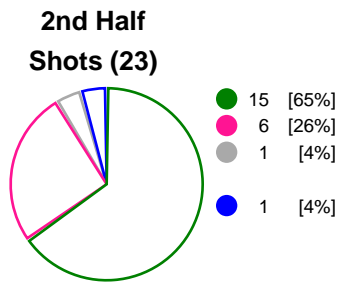

Match Statistics Shots

RK Krim Mercator (SLO)

SCM Ramnicu Valcea (ROU)

● Goals ● Saves ● Missed ● Posts ● Blocks

Player Statistics: RK Krim Mercator (SLO)

Goalkeeper	Total				All Saves/Shots					
No. Name	Saves	Shots	%	GC	7M	6M	9M	Wing	BT	FB
16 VOJNOVIC Maja	12	37	32	25	50% (1/2)	0% (0/10)	50% (8/16)	42% (3/7)		
21 MAMIC Antonija (AUT)	1	4	25	3		0% (0/1)	100% (1/1)	0% (0/2)		
TOTALS	13	41	32	28	50% (1/2)	0% (0/11)	52% (9/17)	33% (3/9)		

Player	Total				All Goals/Shots								Additional			Punishments	
No. Name	Pos.	Goals	Shots	%	7M	7M%	6M	9M	Wing	BT	FB	Ass.	ST	BL	YC	2m	RC
2 KOJIC Ana (SRB)		0	1	0					0/1								
6 BON BRZIN Iza		0	0	0													
7 KLOBUCAR Nives (CRO)		0	0	0													
9 ZABJEK Nina		0	0	0													1
11 VAN KREIJ Harma (NED)		8	11	73			3/3	5/7									
12 GJEREK Hana		0	0	0													
14 CEROVAK Laura		0	0	0													
15 KLEMENCIC Valentina		3	3	100			3/3										
16 VOJNOVIC Maja		0	0	0													
18 ZULIC Nina		3	7	43	1/1	100%	0/1	2/5									
19 LJEPOJA Natasa		1	3	33			1/2	0/1							1		1
20 VARAGIC Alja		7	10	70	3/4	75%	2/2	2/4					2				1
21 MAMIC Antonija (AUT)		0	0	0													
23 VUCKO Hana		0	0	0													
25 SNOPOVA Yuliia (UKR)		1	2	50				1/2									
88 MAVSAR Tamara		5	6	83	2/2	100%	1/2		1/1				1				1
UNASSIGNED		0	0	0													1
Player TOTALS		28	43	65	6/7	85%	10/13	10/19	1/2				3		3		3

Officials	Punishments		
No. Name	YC	2m	RC
A KRAVANJA Jaka			
B BREGAR Uros			
C JOVANOVIC Branka			
D TOMINC Danila			
TEAM			
TOTALS	3	3