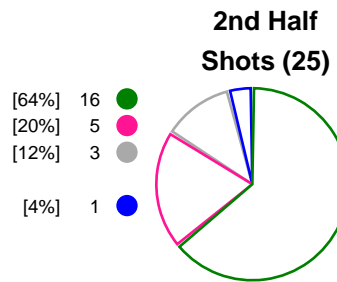

Match Statistics Shots

RK Krim Mercator (SLO)

SCM Ramnicu Valcea (ROU)

● Goals ● Saves ● Missed ● Posts ● Blocks

Player Statistics: RK Krim Mercator (SLO)

Goalkeeper	Total				All Saves/Shots					
No. Name	Saves	Shots	%	GC	7M	6M	9M	Wing	BT	FB
16 VOJNOVIC Maja	12	37	32	25	50% (1/2)	0% (0/10)	50% (8/16)	42% (3/7)		
21 MAMIC Antonija (AUT)	1	4	25	3		0% (0/1)	100% (1/1)	0% (0/2)		
TOTALS	13	41	32	28	50% (1/2)	0% (0/11)	52% (9/17)	33% (3/9)		

Player	Total				All Goals/Shots								Additional			Punishments	
No. Name	Pos.	Goals	Shots	%	7M	7M%	6M	9M	Wing	BT	FB	Ass.	ST	BL	YC	2m	RC
2 KOJIC Ana (SRB)		0	1	0					0/1								
6 BON BRZIN Iza		0	0	0													
7 KLOBUCAR Nives (CRO)		0	0	0													
9 ZABJEK Nina		0	0	0													1
11 VAN KREIJ Harma (NED)		8	11	73			3/3	5/7									
12 GJEREK Hana		0	0	0													
14 CEROVAK Laura		0	0	0													
15 KLEMENCIC Valentina		3	3	100			3/3										
16 VOJNOVIC Maja		0	0	0													
18 ZULIC Nina		3	7	43	1/1	100%	0/1	2/5									
19 LJEPOJA Natasa		1	3	33			1/2	0/1							1		1
20 VARAGIC Alja		7	10	70	3/4	75%	2/2	2/4					2				1
21 MAMIC Antonija (AUT)		0	0	0													
23 VUCKO Hana		0	0	0													
25 SNOPOVA Yuliia (UKR)		1	2	50				1/2									
88 MAVSAR Tamara		5	6	83	2/2	100%	1/2		1/1				1				1
UNASSIGNED		0	0	0													1
Player TOTALS		28	43	65	6/7	85%	10/13	10/19	1/2				3		3		3

Officials	Punishments		
No. Name	YC	2m	RC
A KRAVANJA Jaka			
B BREGAR Uros			
C JOVANOVIC Branka			
D TOMINC Danila			
TEAM			
TOTALS	3	3