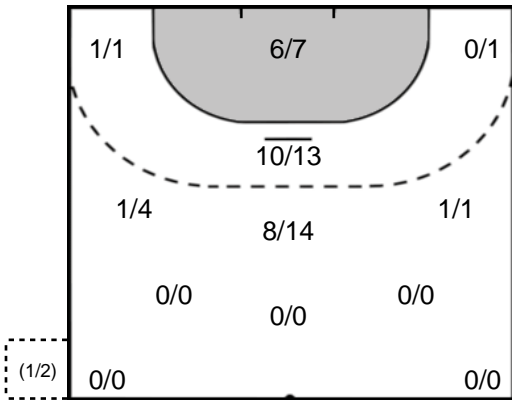

Team Statistics Attack

RK Krim Mercator (SLO)

SCM Ramnicu Valcea (ROU)