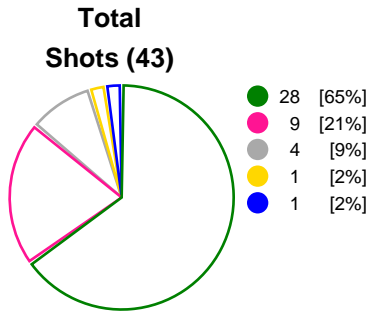

Match Statistics Shots

RK Krim Mercator (SLO)

SCM Ramnicu Valcea (ROU)

● Goals ● Saves ● Missed ● Posts ● Blocks

Player Statistics: RK Krim Mercator (SLO)

Goalkeeper	Total				All Saves/Shots					
No. Name	Saves	Shots	%	GC	7M	6M	9M	Wing	BT	FB
16 VOJNOVIC Maja	12	37	32	25	50% (1/2)	0% (0/10)	50% (8/16)	42% (3/7)		
21 MAMIC Antonija (AUT)	1	4	25	3		0% (0/1)	100% (1/1)	0% (0/2)		
TOTALS	13	41	32	28	50% (1/2)	0% (0/11)	52% (9/17)	33% (3/9)		

Player	Total				All Goals/Shots								Additional			Punishments	
No. Name	Pos.	Goals	Shots	%	7M	7M%	6M	9M	Wing	BT	FB	Ass.	ST	BL	YC	2m	RC
2 KOJIC Ana (SRB)		0	1	0					0/1								
6 BON BRZIN Iza		0	0	0													
7 KLOBUCAR Nives (CRO)		0	0	0													
9 ZABJEK Nina		0	0	0													1
11 VAN KREIJ Harma (NED)		8	11	73			3/3	5/7									
12 GJEREK Hana		0	0	0													
14 CEROVAK Laura		0	0	0													
15 KLEMENCIC Valentina		3	3	100			3/3										
16 VOJNOVIC Maja		0	0	0													
18 ZULIC Nina		3	7	43	1/1	100%	0/1	2/5									
19 LJEPOJA Natasa		1	3	33			1/2	0/1							1		1
20 VARAGIC Alja		7	10	70	3/4	75%	2/2	2/4					2				1
21 MAMIC Antonija (AUT)		0	0	0													
23 VUCKO Hana		0	0	0													
25 SNOPOVA Yuliia (UKR)		1	2	50				1/2									
88 MAVSAR Tamara		5	6	83	2/2	100%	1/2		1/1				1				1
UNASSIGNED		0	0	0													1
Player TOTALS		28	43	65	6/7	85%	10/13	10/19	1/2				3		3		3

Officials	Punishments		
No. Name	YC	2m	RC
A KRAVANJA Jaka			
B BREGAR Uros			
C JOVANOVIC Branka			
D TOMINC Danila			
TEAM			
TOTALS	3	3