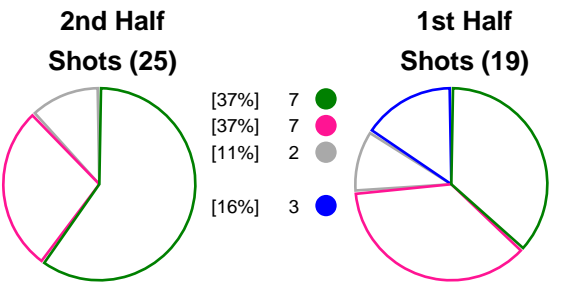

Match Statistics Overview

Brest Bretagne Handball (FRA)			IK Sävehof (SWE)			
Total	1st half	2nd half	2nd half	1st half	Total	
31	14	17	Goals	15	7	22
46	23	23	Shots	25	19	44
67%	61%	74%	Shot Percentage	60%	37%	50%
0	0	0	Turnovers	0	0	0
0	0	0	Rule Technical Fouls	0	0	0
67%	61%	74%	Attack Percentage	60%	37%	50%
41	19	22	Shots on Goal	22	17	39
89%	83%	96%	On Target Percentage	88%	89%	89%
14	7	7	Saves	4	5	9
39%	50%	32%	GK Save Percentage	19%	26%	22%
3	2	1	7m Goals	1	0	1
4	2	2	7m Shots	1	0	1
75%	100%	50%	7m Percentage	100%	0%	100%
0	0	0	Fast Break Goals	0	0	0
3	0	3	Powerplay goals	3	0	3
1	0	1	Shorthanded goals	2	0	2
6	5	2	Most goals in succession	3	2	3
1	1	0	Yellow Cards	0	2	2
2	0	2	2 min Suspension	2	0	2
0	0	0	Red Cards	0	0	0
0	0	0	Team Timeouts	1	2	3

Match Statistics Shots

Brest Bretagne Handball (FRA)

IK Sävehof (SWE)

● Goals ● Saves ● Missed ● Posts ● Blocks

Player Statistics: Brest Bretagne Handball (FRA)

Goalkeeper	Total				All Saves/Shots					
No. Name	Saves	Shots	%	GC	7M	6M	9M	Wing	BT	FB
1 QUINIOU Agathe	6	19	32	13	0% (0/1)	30% (3/10)	37% (3/8)			
12 FONTAINE CARRETERO Laurie	1	3	33	2		0% (0/1)	100% (1/1)	0% (0/1)		
89 TOFT Sandra (DEN)	7	14	50	7		40% (2/5)	80% (4/5)	33% (1/3)		
TOTALS	14	36	39	22	0% (0/1)	31% (5/16)	57% (8/14)	25% (1/4)		