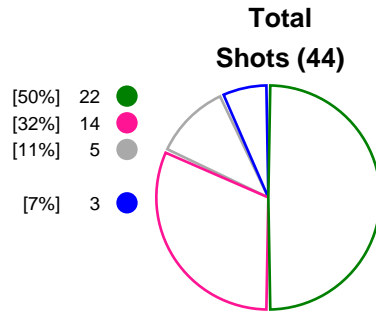

Match Statistics Overview

Brest Bretagne Handball (FRA)			IK Sävehof (SWE)			
Total	1st half	2nd half	2nd half	1st half	Total	
31	14	17	Goals	15	7	22
46	23	23	Shots	25	19	44
67%	61%	74%	Shot Percentage	60%	37%	50%
0	0	0	Turnovers	0	0	0
0	0	0	Rule Technical Fouls	0	0	0
67%	61%	74%	Attack Percentage	60%	37%	50%
41	19	22	Shots on Goal	22	17	39
89%	83%	96%	On Target Percentage	88%	89%	89%
14	7	7	Saves	4	5	9
39%	50%	32%	GK Save Percentage	19%	26%	22%
3	2	1	7m Goals	1	0	1
4	2	2	7m Shots	1	0	1
75%	100%	50%	7m Percentage	100%	0%	100%
0	0	0	Fast Break Goals	0	0	0
3	0	3	Powerplay goals	3	0	3
1	0	1	Shorthanded goals	2	0	2
6	5	2	Most goals in succession	3	2	3
1	1	0	Yellow Cards	0	2	2
2	0	2	2 min Suspension	2	0	2
0	0	0	Red Cards	0	0	0
0	0	0	Team Timeouts	1	2	3

Match Statistics Shots

Brest Bretagne Handball (FRA)

IK Sävehof (SWE)

● Goals ● Saves ● Missed ● Posts ● Blocks

Player Statistics: Brest Bretagne Handball (FRA)

Goalkeeper	Total				All Saves/Shots					
No. Name	Saves	Shots	%	GC	7M	6M	9M	Wing	BT	FB
1 QUINIOU Agathe	6	19	32	13	0% (0/1)	30% (3/10)	37% (3/8)			
12 FONTAINE CARRETERO Laurie	1	3	33	2		0% (0/1)	100% (1/1)	0% (0/1)		
89 TOFT Sandra (DEN)	7	14	50	7		40% (2/5)	80% (4/5)	33% (1/3)		
TOTALS	14	36	39	22	0% (0/1)	31% (5/16)	57% (8/14)	25% (1/4)		