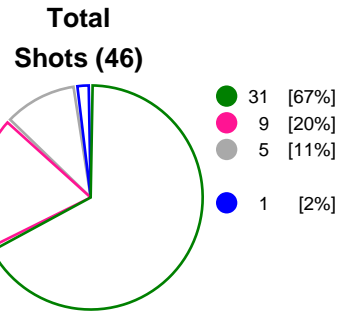

Match Statistics Overview

Brest Bretagne Handball (FRA)			IK Sävehof (SWE)			
Total	1st half	2nd half	2nd half	1st half	Total	
31	14	17	Goals	15	7	22
46	23	23	Shots	25	19	44
67%	61%	74%	Shot Percentage	60%	37%	50%
0	0	0	Turnovers	0	0	0
0	0	0	Rule Technical Fouls	0	0	0
67%	61%	74%	Attack Percentage	60%	37%	50%
41	19	22	Shots on Goal	22	17	39
89%	83%	96%	On Target Percentage	88%	89%	89%
14	7	7	Saves	4	5	9
39%	50%	32%	GK Save Percentage	19%	26%	22%
3	2	1	7m Goals	1	0	1
4	2	2	7m Shots	1	0	1
75%	100%	50%	7m Percentage	100%	0%	100%
0	0	0	Fast Break Goals	0	0	0
3	0	3	Powerplay goals	3	0	3
1	0	1	Shorthanded goals	2	0	2
6	5	2	Most goals in succession	3	2	3
1	1	0	Yellow Cards	0	2	2
2	0	2	2 min Suspension	2	0	2
0	0	0	Red Cards	0	0	0
0	0	0	Team Timeouts	1	2	3

Match Statistics Shots

Brest Bretagne Handball (FRA)

IK Sävehof (SWE)

● Goals ● Saves ● Missed ● Posts ● Blocks

Player Statistics: Brest Bretagne Handball (FRA)

Goalkeeper	Total				All Saves/Shots					
No. Name	Saves	Shots	%	GC	7M	6M	9M	Wing	BT	FB
1 QUINIOU Agathe	6	19	32	13	0% (0/1)	30% (3/10)	37% (3/8)			
12 FONTAINE CARRETERO Laurie	1	3	33	2		0% (0/1)	100% (1/1)	0% (0/1)		
89 TOFT Sandra (DEN)	7	14	50	7		40% (2/5)	80% (4/5)	33% (1/3)		
TOTALS	14	36	39	22	0% (0/1)	31% (5/16)	57% (8/14)	25% (1/4)		