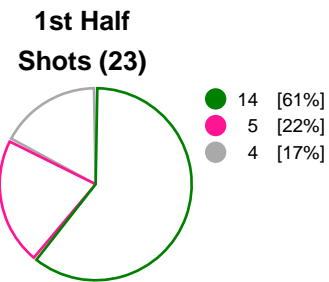

Match Statistics Overview

Brest Bretagne Handball (FRA)			IK Sävehof (SWE)			
Total	1st half	2nd half	2nd half	1st half	Total	
31	14	17	Goals	15	7	22
46	23	23	Shots	25	19	44
67%	61%	74%	Shot Percentage	60%	37%	50%
0	0	0	Turnovers	0	0	0
0	0	0	Rule Technical Fouls	0	0	0
67%	61%	74%	Attack Percentage	60%	37%	50%
41	19	22	Shots on Goal	22	17	39
89%	83%	96%	On Target Percentage	88%	89%	89%
14	7	7	Saves	4	5	9
39%	50%	32%	GK Save Percentage	19%	26%	22%
3	2	1	7m Goals	1	0	1
4	2	2	7m Shots	1	0	1
75%	100%	50%	7m Percentage	100%	0%	100%
0	0	0	Fast Break Goals	0	0	0
3	0	3	Powerplay goals	3	0	3
1	0	1	Shorthanded goals	2	0	2
6	5	2	Most goals in succession	3	2	3
1	1	0	Yellow Cards	0	2	2
2	0	2	2 min Suspension	2	0	2
0	0	0	Red Cards	0	0	0
0	0	0	Team Timeouts	1	2	3

Match Statistics Shots

Brest Bretagne Handball (FRA)

IK Sävehof (SWE)

● Goals ● Saves ● Missed ● Posts ● Blocks

Player Statistics: Brest Bretagne Handball (FRA)

Goalkeeper	Total				All Saves/Shots					
No. Name	Saves	Shots	%	GC	7M	6M	9M	Wing	BT	FB
1 QUINIOU Agathe	6	19	32	13	0% (0/1)	30% (3/10)	37% (3/8)			
12 FONTAINE CARRETERO Laurie	1	3	33	2		0% (0/1)	100% (1/1)	0% (0/1)		
89 TOFT Sandra (DEN)	7	14	50	7		40% (2/5)	80% (4/5)	33% (1/3)		
TOTALS	14	36	39	22	0% (0/1)	31% (5/16)	57% (8/14)	25% (1/4)		