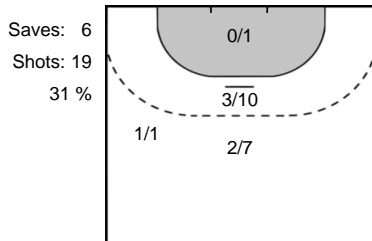

1 QUINIOU Agathe