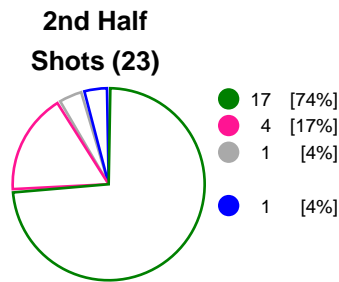

Match Statistics Shots

Brest Bretagne Handball (FRA)

IK Sävehof (SWE)

● Goals ● Saves ● Missed ● Posts ● Blocks